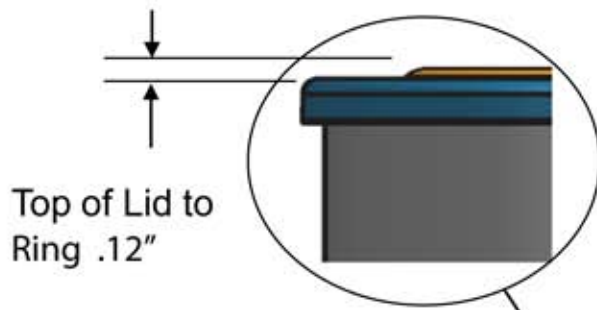

# WE HAVE A PRODUCT FOR YOU

Part #	30WKBN
Capacity	1 gallon
Color	Black
Material	PP
Closure	No Cover
Dimensions	6.785" Dia. x 7.806"H (7.93"H w/ Lid)
Case Pack	318 ea.
Note	*Paint can lids sold separately.

Supplied By: **The Cary Company**

Ph: 630-629-6600

[www.thecarycompany.com](http://www.thecarycompany.com)

Top of Lid to  
Ring .12"

Ring O.D. 6.78"

Overall  
Height  
including  
Lid

7.93"

Can  
Height  
7.81"

Can Body O.D. 6 <sup>5</sup>/<sub>8</sub>"

Label Flange O.D. 6.64"