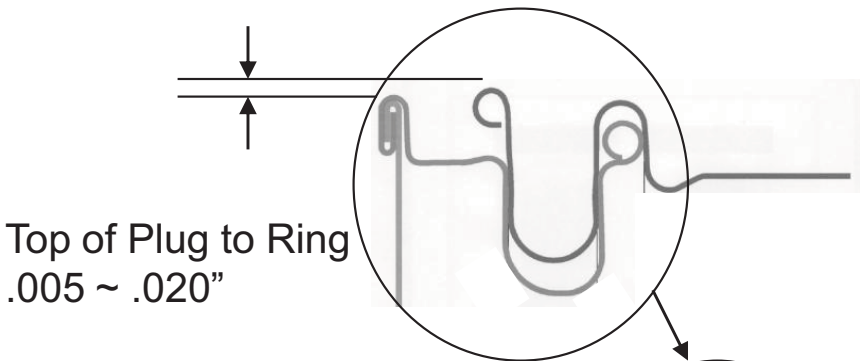

IF YOU...

MIX IT. FILL IT. PACK IT. SHIP IT.

WE HAVE A PRODUCT FOR YOU

Part #	30WKPC
Capacity	1 pt.
Color	Black
Material	PP
Closure	Lid
Lining	Epoxy Phenolic Lining
Dimensions	3.45" Dia. x 4.12"H
Case Pack	50 ea.
Pallet Pack	1,000 ea. (20 Cases)

Supplied By: **The Cary Company**
Ph: 630-629-6600
www.thecarycompany.com

Ring O.D. 3.45"

Can Body O.D. 3.42"

Label Flange O.D. +0.02"

Can Body Ø

Can Height 4.12"

Overall Height including Plug Approx. 4.12"~4.14"