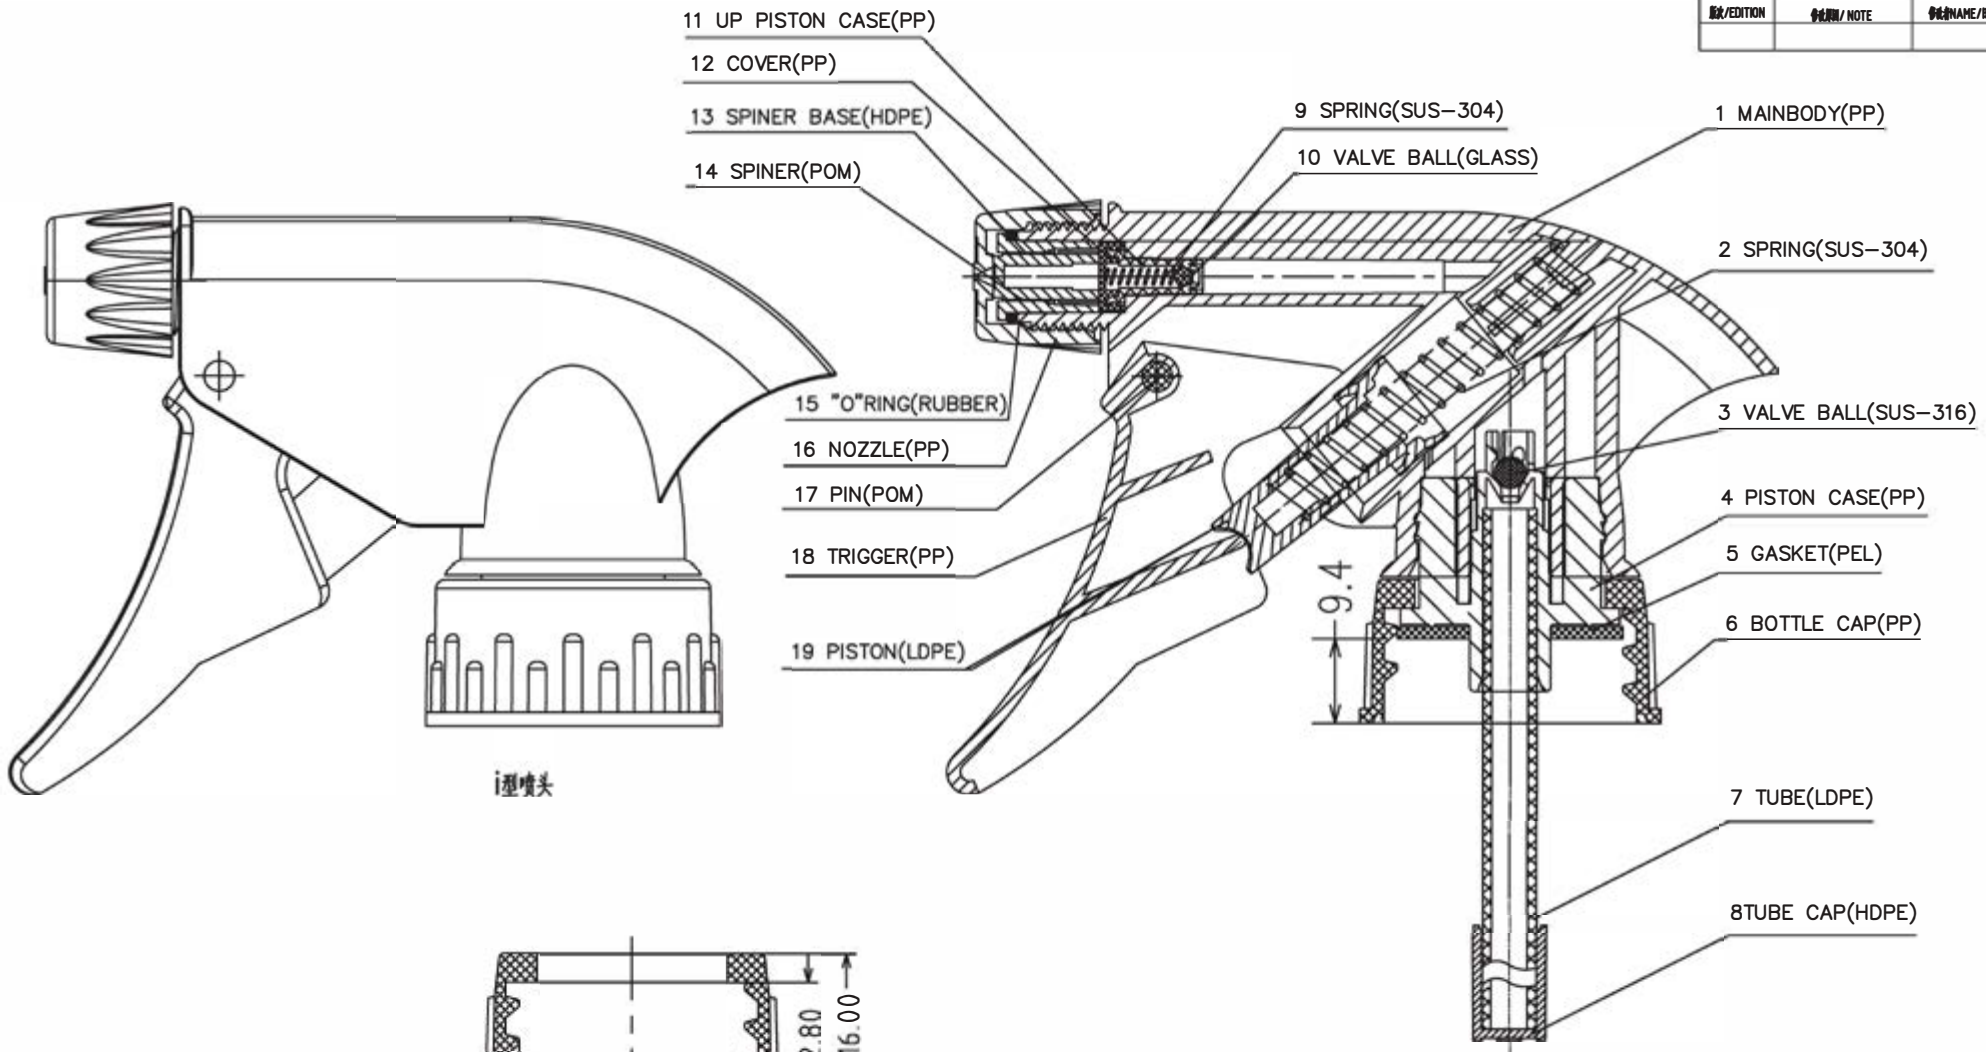

i型喷头

PRODUCER NAME		JZetek/ CHECK		Steadcop/ DRAW	
PART NAME	PART NO	QUANTITY	SCALE	PROJECTION TYPE	
MATERIAL	SHOWCASE	DATE	SIZE	UNIT	MM
TOLERANCES	WORLD NO	SHEET	THE THIRD ANGLE		
±1.50	±0.75	±0.50	±0.25	ANGLES 75°	
			The CARY COMPANY Est. 1895		