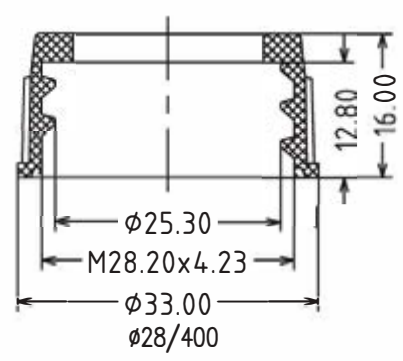

i型喷头

PRODUCER NAME		JZetek/ CHECK		Steadcop/ DRAW	
PART NAME	PART NO	QUANTITY	SCALE	PROJECTION TYPE	
MATERIAL	SHOWCASE	DATE	SIZE	UNIT	MM
TOLERANCES	WORLD NO	SHEET	THE THIRD ANGLE		
±1.50	±0.75	±0.50	±0.25	ANGLES 75°	
			The CARY COMPANY Est. 1895		