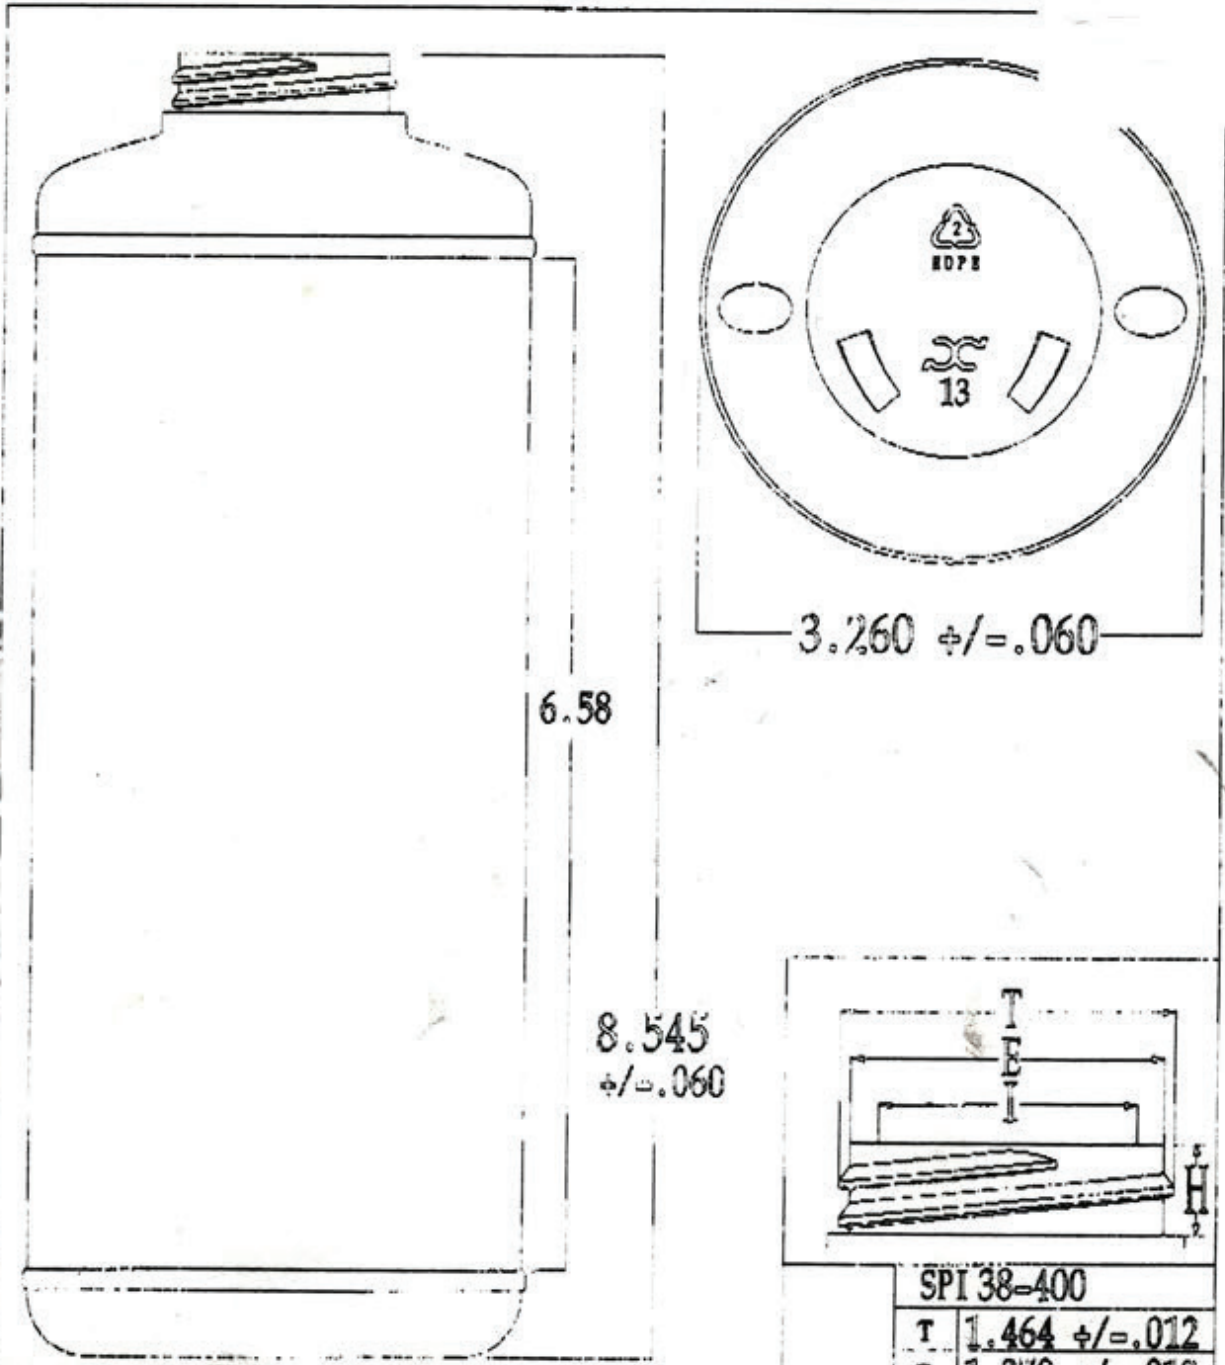

IF YOU...

MIX IT. FILL IT. PACK IT. SHIP IT.

WE HAVE A **PRODUCT** FOR YOU

Part # 30WN33

Plastic Cylinder Bottles

32 oz. Natural HDPE Plastic
Cylinder Bottle, 38mm 38-400, 57.5 Gram

The
CARYCOMPANY
Est. 1895

1195 W. Fullerton Ave. | Addison, IL 60101 | T: 630.629.6600 | F: 630.629.3690 | TheCaryCompany.com

Over flow capacity 1010 +/- 15cc
 Material: HDPE
 Gram weight: 57.5 +/- 1.5

SPI 38-400	
T	1.464 +/- .012
E	1.370 +/- .012
H	0.403 +/- .015
S	0.046 +/- .015
1 1/4 turn of thread	

DESIGN BY: Pat H
 DRAWN BY: Pat H
 APPROVED BY: RL

TITLE: 32oz MCR Lable Protect
 PRODUCT DRAWING

DATE: Sep 03 09
 DRAWING NO: 1
 KEY

Y
 X
 inch