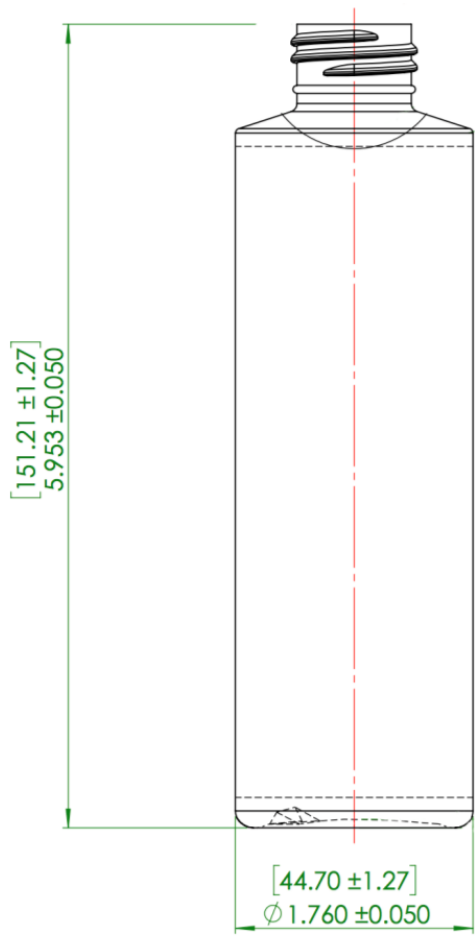

# WE HAVE A **PRODUCT** FOR YOU

Part #: 30WN6C

Plastic Cylinder Bottles

6 oz. Natural HDPE Plastic Cylinder Bottle,  
24mm 24-410, 18 Grams

The  
**CARY**COMPANY  
Est. 1895

1195 W. Fullerton Ave. | Addison, IL 60101 | T: 630.629.6600 | F: 630.629.3690 |