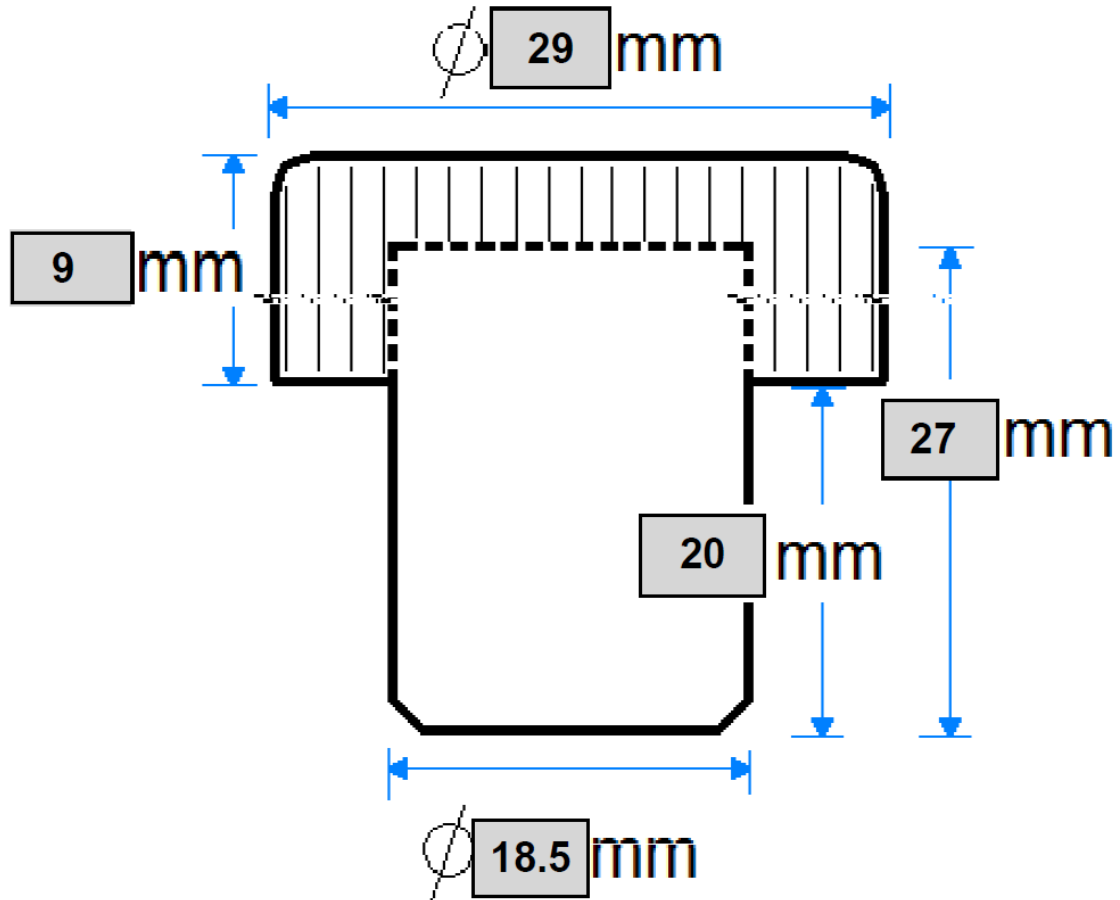

IF YOU...

MIX IT. FILL IT. PACK IT. SHIP IT.

WE HAVE A PRODUCT FOR YOU

Part #30WNB2

Bar Top Closures

Natural Bar Top Cork, 27 x 18.5 mm Shank

The
CARYCOMPANY
Est. 1895

Closure drawing is provided
for illustrative purposes only