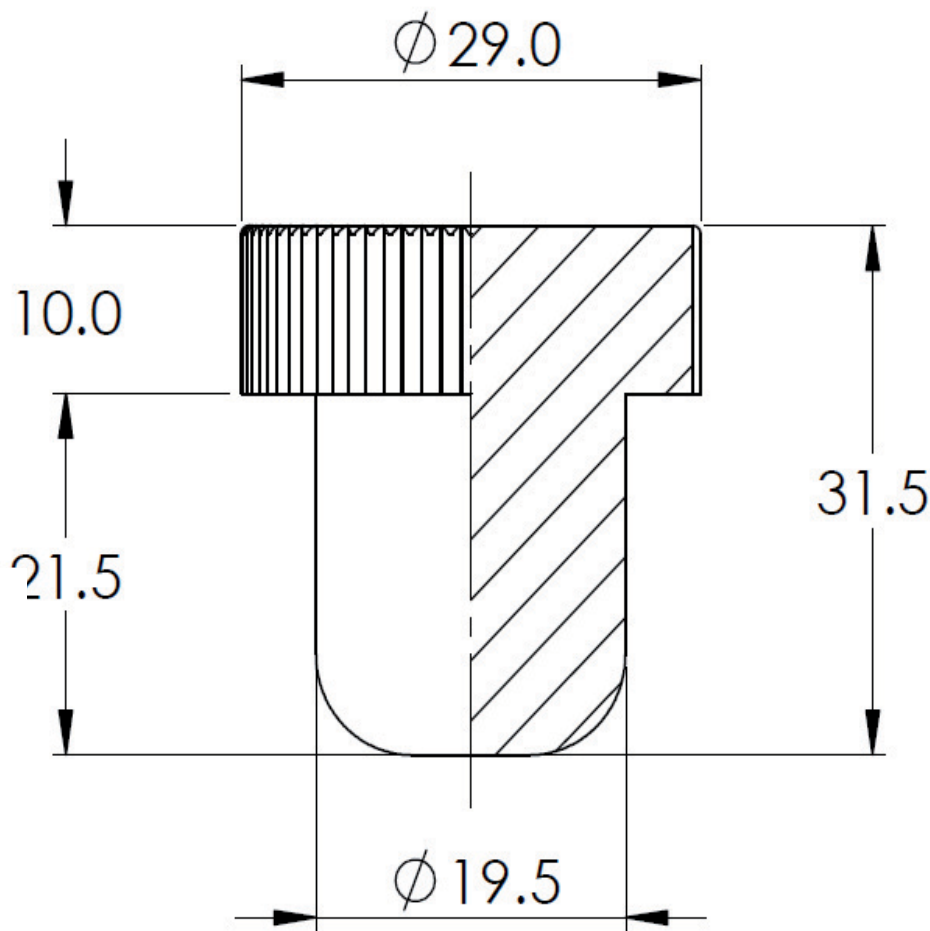

# WE HAVE A PRODUCT FOR YOU

Part #30WNB3

Bar Top Closures

Natural Bar Top Cork, 27 x 19.5 mm Shank

The  
**CARY**COMPANY  
Est. 1895

HEIGHT:	31.5mm
SHANK DIAMETER:	19.5mm
PRESSURE RATING:	Not rated for pressure