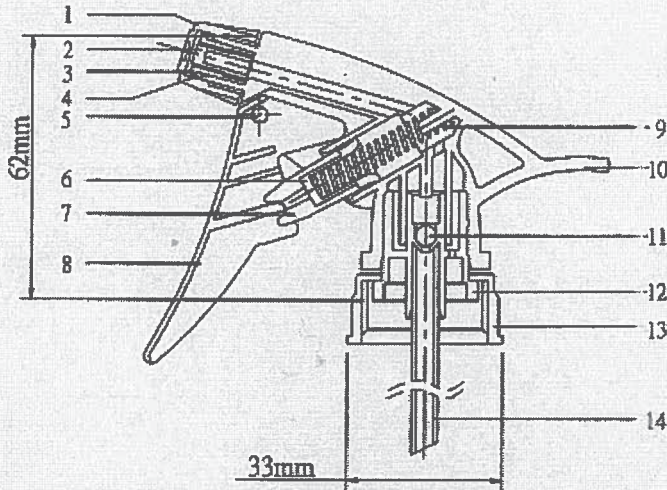

IF YOU...

MIX IT. FILL IT. PACK IT. SHIP IT.

WE HAVE A **PRODUCT** FOR YOU

Part #	30WNGS
Neck Width	28mm
Neck Finish	28-400
Color	Neon Green
Material	PP
Output Dosage	1.4 ml +/-0.1 per stroke
Durability	Over 5,000 times
Dip Tube	9-1/4" Length
Case Pack	200 ea.
Note	**7-1/4" Dip Tube model also available

Trigger Spray

TOLCO'S MODEL NO. #300

Specification

NO	Description	Material
1	Nozzle	PP
2	Spin	ABS
3	Colar	PP
4	O Ring	NBR
5	Revit	POM
6	Piston	NBR
7	Washer Cup	PP
8	Trigger	PP
9	Spring	SS#304
10	Body	PP
11	Ball	SS#304
12	Valve	PP
13	Closure	PP
14	Tube	PE

Closure Size

Closure Size

Size	A	B	C
28/400	25.3±0.05	28±0.05	9.5

Performance Specification	Application
Output Dosage : 1cc±0.1 per stroke	Furniture care products
Durability : Over 5000 time	Hair care products
Weight : 32g±0.5	Household cleaners
	Pet care products
	Bath/toilet cleaners