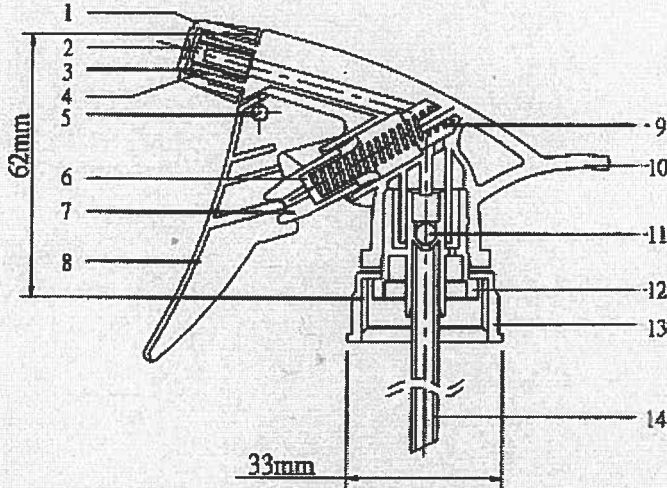

IF YOU...

MIX IT. FILL IT. PACK IT. SHIP IT.

WE HAVE A PRODUCT FOR YOU

Part #	30WNKS
Neck Width	28mm
Neck Finish	28-400
Color	Pink
Material	PP
Output Dosage	1.4 ml +/-0.1 per stroke
Durability	Over 5,000 times
Dip Tube	9-1/4" Length
Case Pack	200 ea.
Note	**7-1/4" Dip Tube model also available

Trigger Spray

Specification

NO	Description	Material
1	Nozzle	PP
2	Spin	ABS
3	Colar	PP
4	O Ring	NBR
5	Revit	POM
6	Piston	NBR
7	Washer Cup	PP
8	Trigger	PP
9	Spring	SS#304
10	Body	PP
11	Ball	SS#304
12	Valve	PP
13	Closure	PP
14	Tube	PE

Closure Size

Closure Size

Size	A	B	C
28/400	25.3±0.05	28±0.05	9.5

Performance Specification	Application
Output Dosage : 1cc±0.1 per stroke	Furniture care products
Durability : Over 5000 time	Hair care products
Weight : 32g±0.5	Household cleaners
	Pet care products
	Bath/toilet cleaners