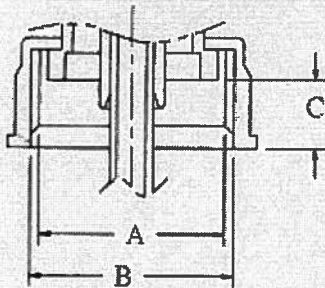

IF YOU...

MIX IT. FILL IT. PACK IT. SHIP IT.

WE HAVE A PRODUCT FOR YOU

Part #	30WNKS
Neck Width	28mm
Neck Finish	28-400
Color	Pink
Material	PP
Output Dosage	1.4 ml +/-0.1 per stroke
Durability	Over 5,000 times
Dip Tube	9-1/4" Length
Case Pack	200 ea.
Note	**7-1/4" Dip Tube model also available

Trigger Spray

Specification

NO	Description	Material
1	Nozzle	PP
2	Spin	ABS
3	Colar	PP
4	O Ring	NBR
5	Revit	POM
6	Piston	NBR
7	Washer Cup	PP
8	Trigger	PP
9	Spring	SS#304
10	Body	PP
11	Ball	SS#304
12	Valve	PP
13	Closure	PP
14	Tube	PE

Closure Size

Closure Size

Size	A	B	C
28/400	25.3±0.05	28±0.05	9.5

Performance Specification	Application
Output Dosage : 1cc±0.1 per stroke	Furniture care products
Durability : Over 5000 time	Hair care products
Weight : 32g±0.5	Household cleaners
	Pet care products
	Bath/toilet cleaners