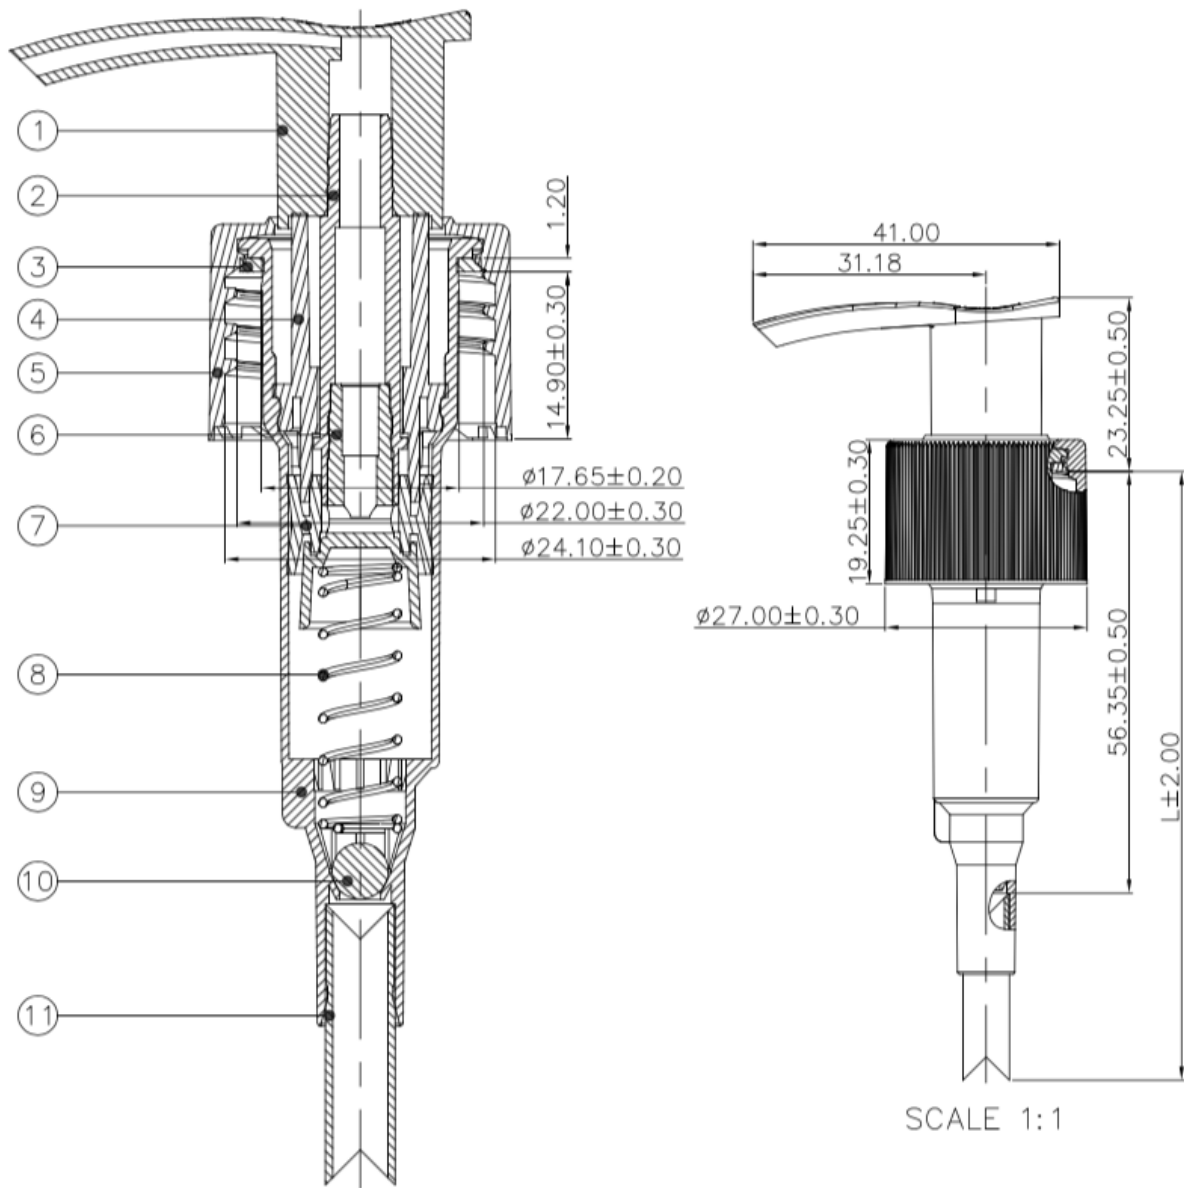

IF YOU...

MIX IT. FILL IT. PACK IT. SHIP IT.

WE HAVE A **PRODUCT** FOR YOU

Part #: 30WP5N

Lotion Pumps

0.04 oz. Natural Dispensing Pump,
7.72" Dip Tube, 24mm 24-410

The
CARYCOMPANY
Est. 1895

1195 W. Fullerton Ave. | Addison, IL 60101 | T: 630.629.6600 | F: 630.629.3690 |

LOTION PUMP 24/410 PART#30WP5N PO#188505

Discharge Rate: 1.2 ± 0.2 ML/T

PACKING:

1000pcs/ctn

G.W: 15kgs

MEAS:60*37*38cm