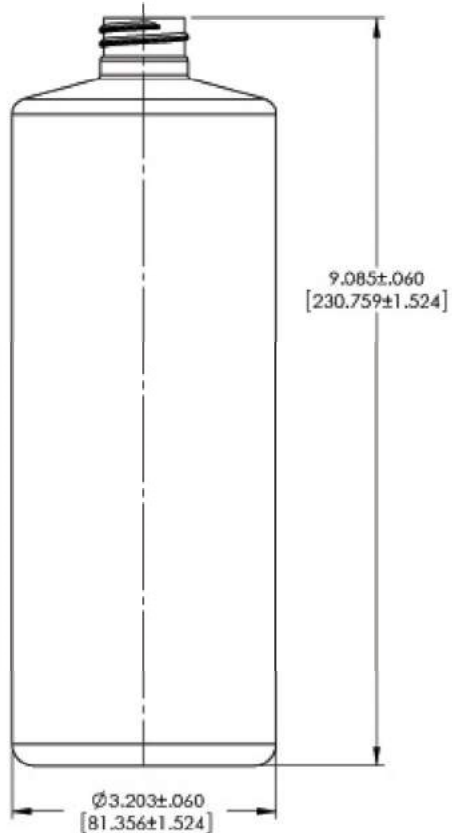

IF YOU...

MIX IT. FILL IT. PACK IT. SHIP IT.

WE HAVE A **PRODUCT** FOR YOU

Part #: 30WQN3

The
CARYCOMPANY
Est. 1895

1195 W. Fullerton Ave. | Addison, IL 60101 | T: 630.629.6600 | F: 630.629.3690 |

The
CARY COMPANY
Est. 1895

32oz. CYLINDER

Neck Finishes Available	Overflow Height	Overflow Capacity	Bottle weight	Pcs/ Carton	Pallet Count T/L	Pallet Count LTL	T/L Qty
M28-SP410	9.085"	1022ml ±15	58 ±3	103	1,648	1,236	49,440