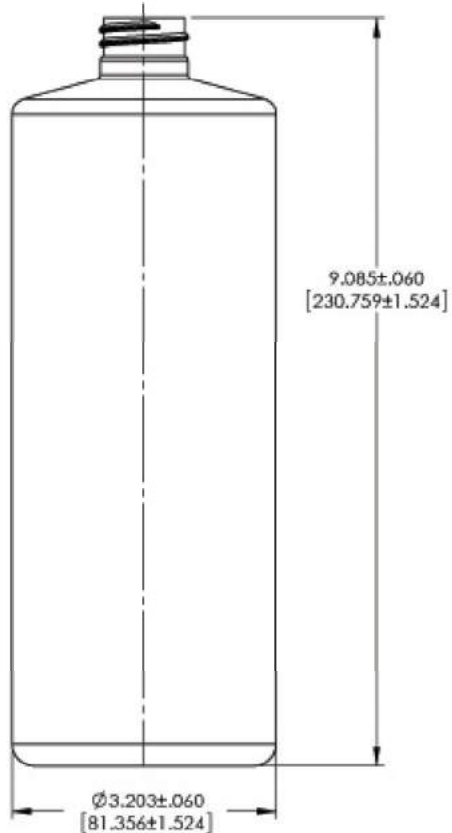

IF YOU...

MIX IT. FILL IT. PACK IT. SHIP IT.

WE HAVE A **PRODUCT** FOR YOU

Part #: 30WQW3

The
CARYCOMPANY
Est. 1895

1195 W. Fullerton Ave. | Addison, IL 60101 | T: 630.629.6600 | F: 630.629.3690 |

The
CARY COMPANY
Est. 1895

32oz. CYLINDER

Neck Finishes Available	Overflow Height	Overflow Capacity	Bottle weight	Pcs/ Carton	Pallet Count T/L	Pallet Count LTL	T/L Qty
M28-SP410	9.085"	1022ml ±15	58 ±3	103	1,648	1,236	49,440