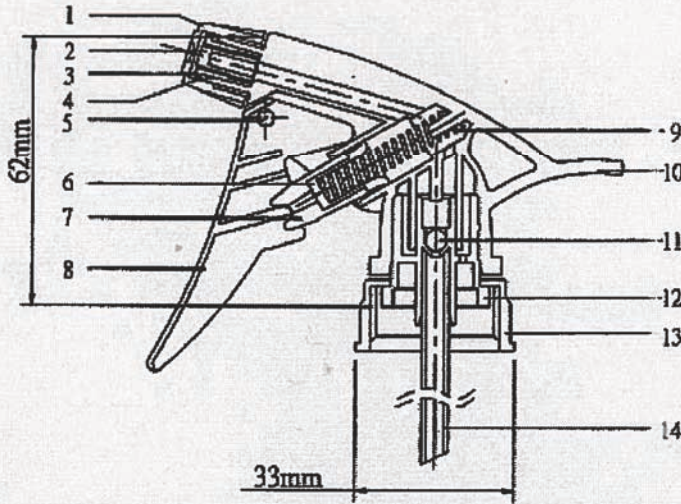

IF YOU...

MIX IT. FILL IT. PACK IT. SHIP IT.

WE HAVE A PRODUCT FOR YOU

Part #	30WRDS
Neck Width	28mm
Neck Finish	28-400
Color	Red
Material	PP
Output Dosage	1.4 ml +/-0.1 per stroke
Durability	Over 5,000 times
Dip Tube	9-1/4" Length
Case Pack	200 ea.
Note	**7-1/4" Dip Tube model also available

Trigger Spray

Specification

NO	Description	Material
1	Nozzle	PP
2	Spin	ABS
3	Colar	PP
4	O Ring	NBR
5	Revit	POM
6	Piston	NBR
7	Washer Cup	PP
8	Trigger	PP
9	Spring	SS#304
10	Body	PP
11	Ball	SS#304
12	Valve	PP
13	Closure	PP
14	Tube	PE

Closure Size

Closure Size

Size	A	B	C
28/400	25.3±0.05	28±0.05	9.5

Performance Specification	Application
Output Dosage : 1cc±0.1 per stroke	Furniture care products
Durability : Over 5000 time	Hair care products
Weight : 32g±0.5	Household cleaners
	Pet care products
	Bath/toilet cleaners