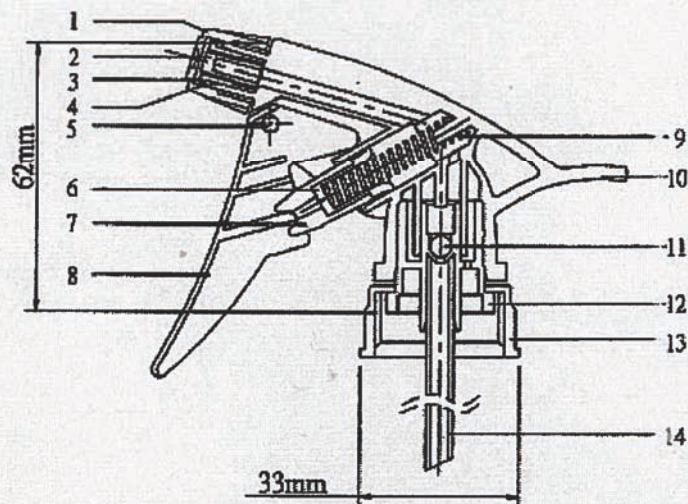

IF YOU...

MIX IT. FILL IT. PACK IT. SHIP IT.

WE HAVE A PRODUCT FOR YOU

Part #	30WTFT
Neck Width	28mm
Neck Finish	28-400
Color	Blue
Material	PP
Output Dosage	1.4 ml +/-0.1 per stroke
Durability	Over 5,000 times
Dip Tube	9-1/4" Length
Case Pack	200 ea.
Note	**7-1/4" Dip Tube model also available

Trigger Spray

Specification

NO	Description	Material
1	Nozzle	PP
2	Spin	ABS
3	Colar	PP
4	O Ring	NBR
5	Revit	POM
6	Piston	NBR
7	Washer Cup	PP
8	Trigger	PP
9	Spring	SS#304
10	Body	PP
11	Ball	SS#304
12	Valve	PP
13	Closure	PP
14	Tube	PE

Closure Size

Closure Size

Size	A	B	C
28/400	25.3±0.05	28±0.05	9.5

Performance Specification	Application
Output Dosage : 1cc±0.1 per stroke	Furniture care products
Durability : Over 5000 time	Hair care products
Weight : 32g±0.5	Household cleaners
	Pet care products
	Bath/toilet cleaners