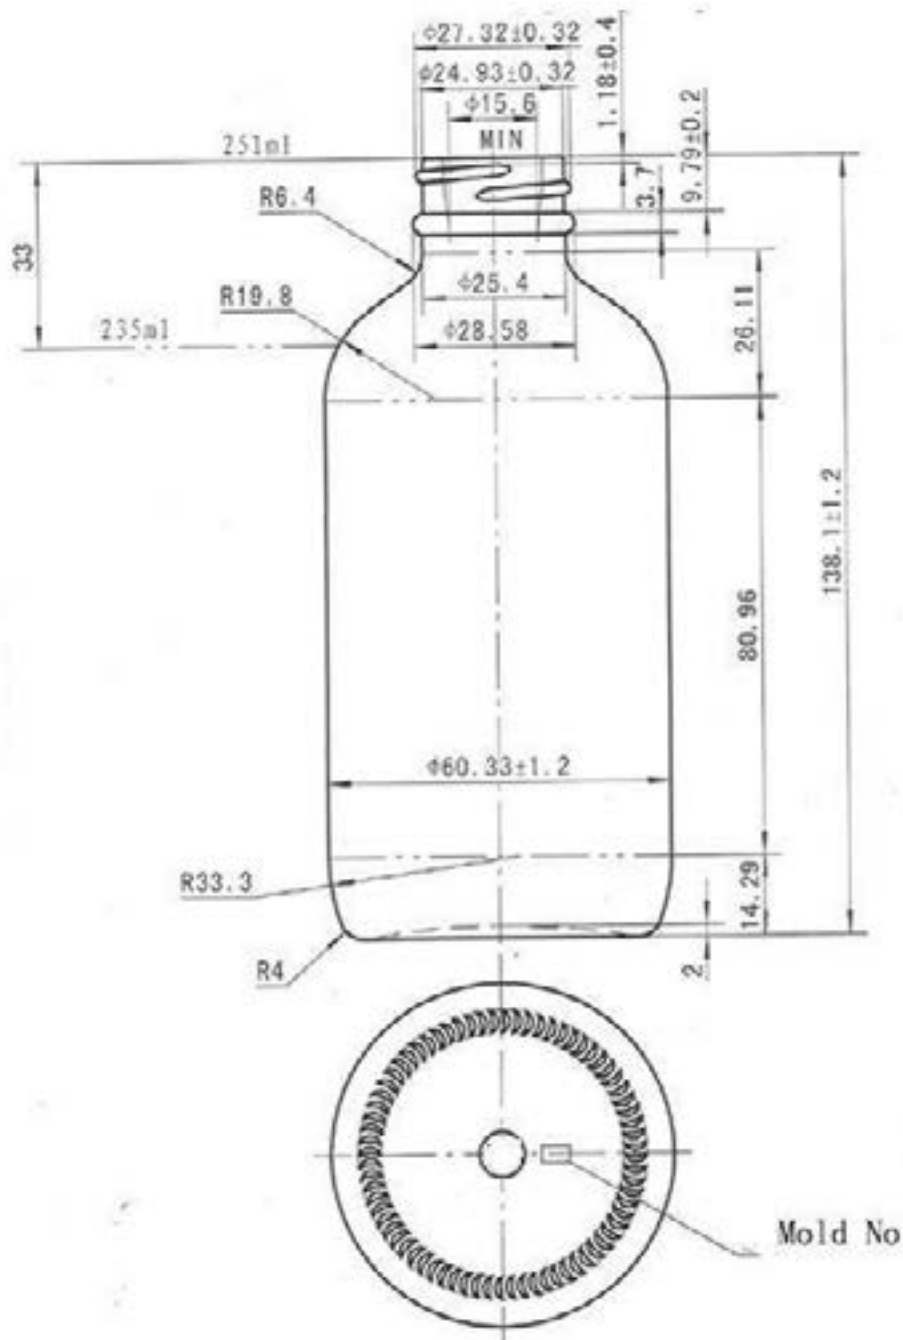

# WE HAVE A **PRODUCT** FOR YOU

Part #30WU08

Glass Bottles

8 oz. Cobalt Blue Boston Round Glass Bottle, 28mm 28-400

The  
**CARY**COMPANY  
Est. 1895

Filling Cap.:	235 ± 4ml	DES'D by		REF. NO.:	
		Date:		DRG NO.:	
Brimful Cap.:	251ml	CHK'D by		Material	USP Type III
		Date:			Soda-lime Glass
Weight:	175 ± 10g	APP'D by			
		Date:			