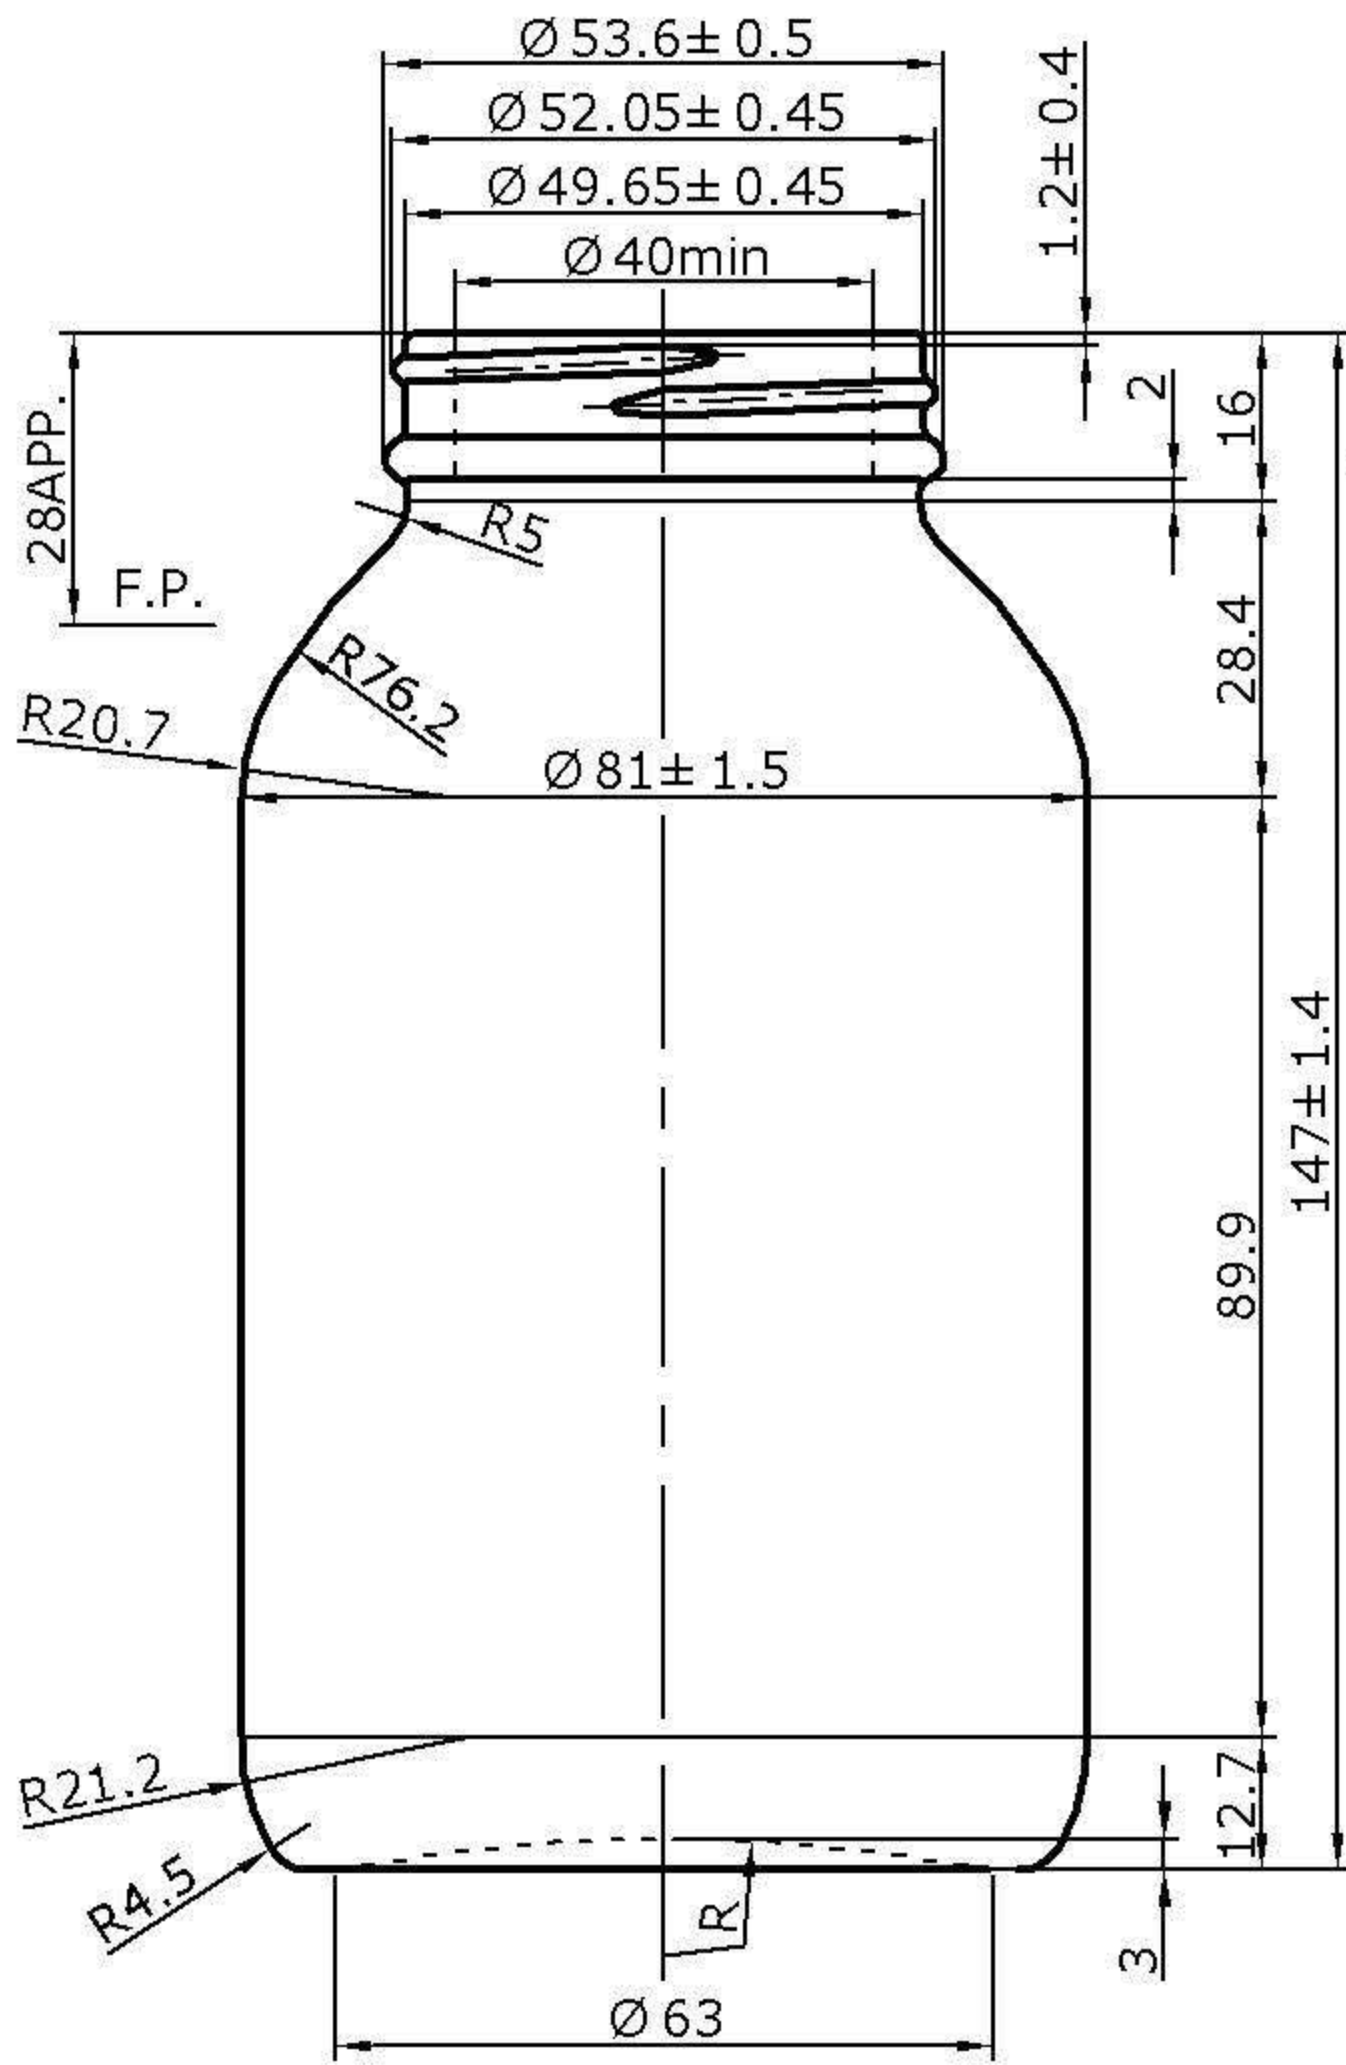

# WE HAVE A PRODUCT FOR YOU

Part # 30WUG7

---

---

FINISH DETAIL  
GPI 53mm-400  
S / 2:1

Bottom View

Thread's Detail on Parting Line (S=3:1)

F. P. Capacity	500ml	Drawn	JINGSHENG		Drawing Name	500cc	Scale
			Date	2006-02-22			
O. F. Capacity	550 ± 9ml	Checked			Material	Cobalt Blue Glass	
			Date				
Weight	270 ± 15g	Approved			<p>The <b>CARY COMPANY</b> Est. 1895</p>		
			Date				