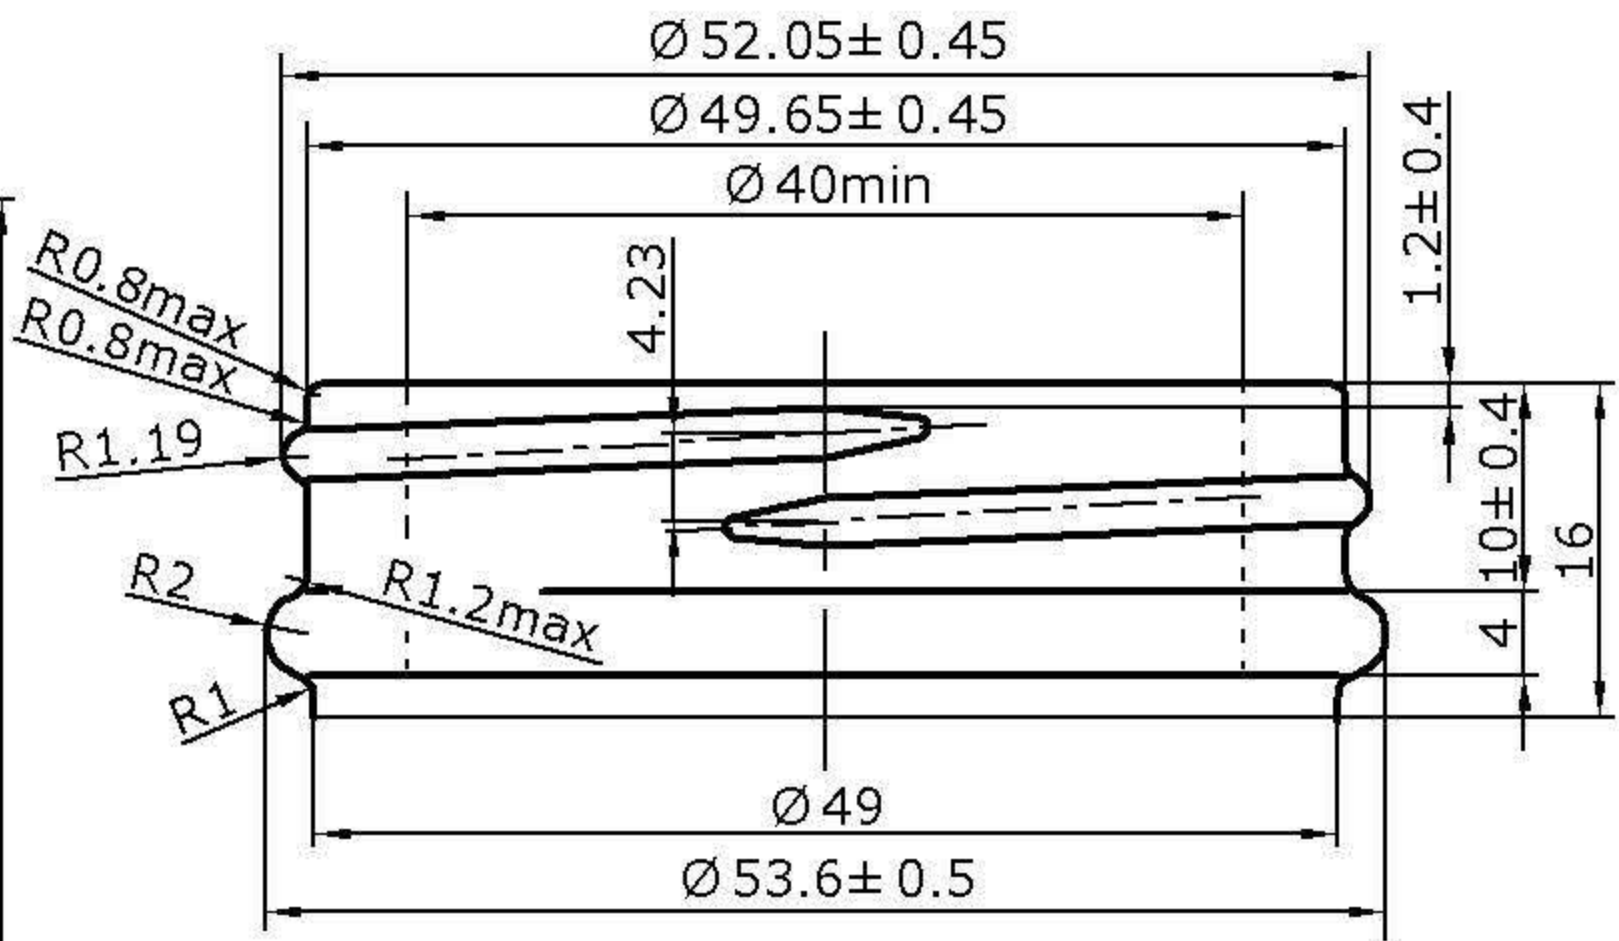

# WE HAVE A PRODUCT FOR YOU

Part # 30WUG7

---

---

FINISH DETAIL  
GPI 53mm-400  
S / 2:1

Bottom View

Thread's Detail on Parting Line (S=3:1)

F. P. Capacity	500ml	Drawn	JINGSHENG		Drawing Name	500cc	Scale
			Date	2006-02-22			
O. F. Capacity	550 ± 9ml	Checked			Material	Cobalt Blue Glass	
			Date				
Weight	270 ± 15g	Approved			<p>The <b>CARY COMPANY</b> Est. 1895</p>		
			Date				