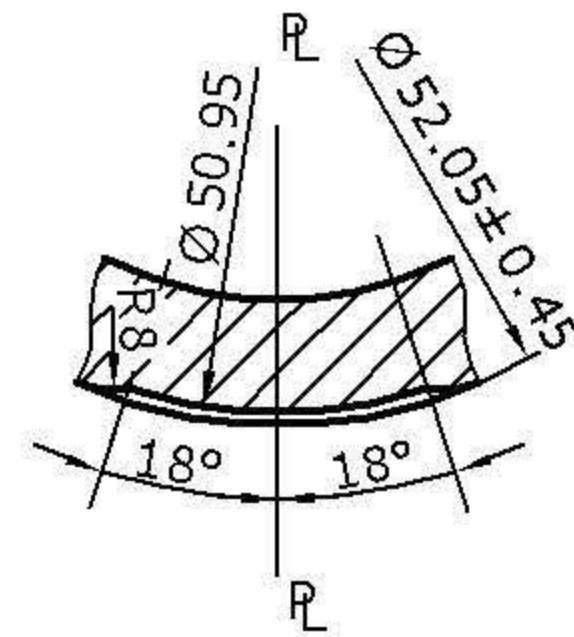

# WE HAVE A PRODUCT FOR YOU

Part # 30WUG7

---

---

FINISH DETAIL  
GPI 53mm-400  
S / 2:1

Bottom View

Thread's Detail on Parting Line (S=3:1)

F. P. Capacity	500ml	Drawn	JINGSHENG		Drawing Name	500cc	Scale
			Date	2006-02-22			
O. F. Capacity	550 ± 9ml	Checked			Material	Cobalt Blue Glass	
			Date				
Weight	270 ± 15g	Approved			<p>The <b>CARY COMPANY</b> Est. 1895</p>		
			Date				