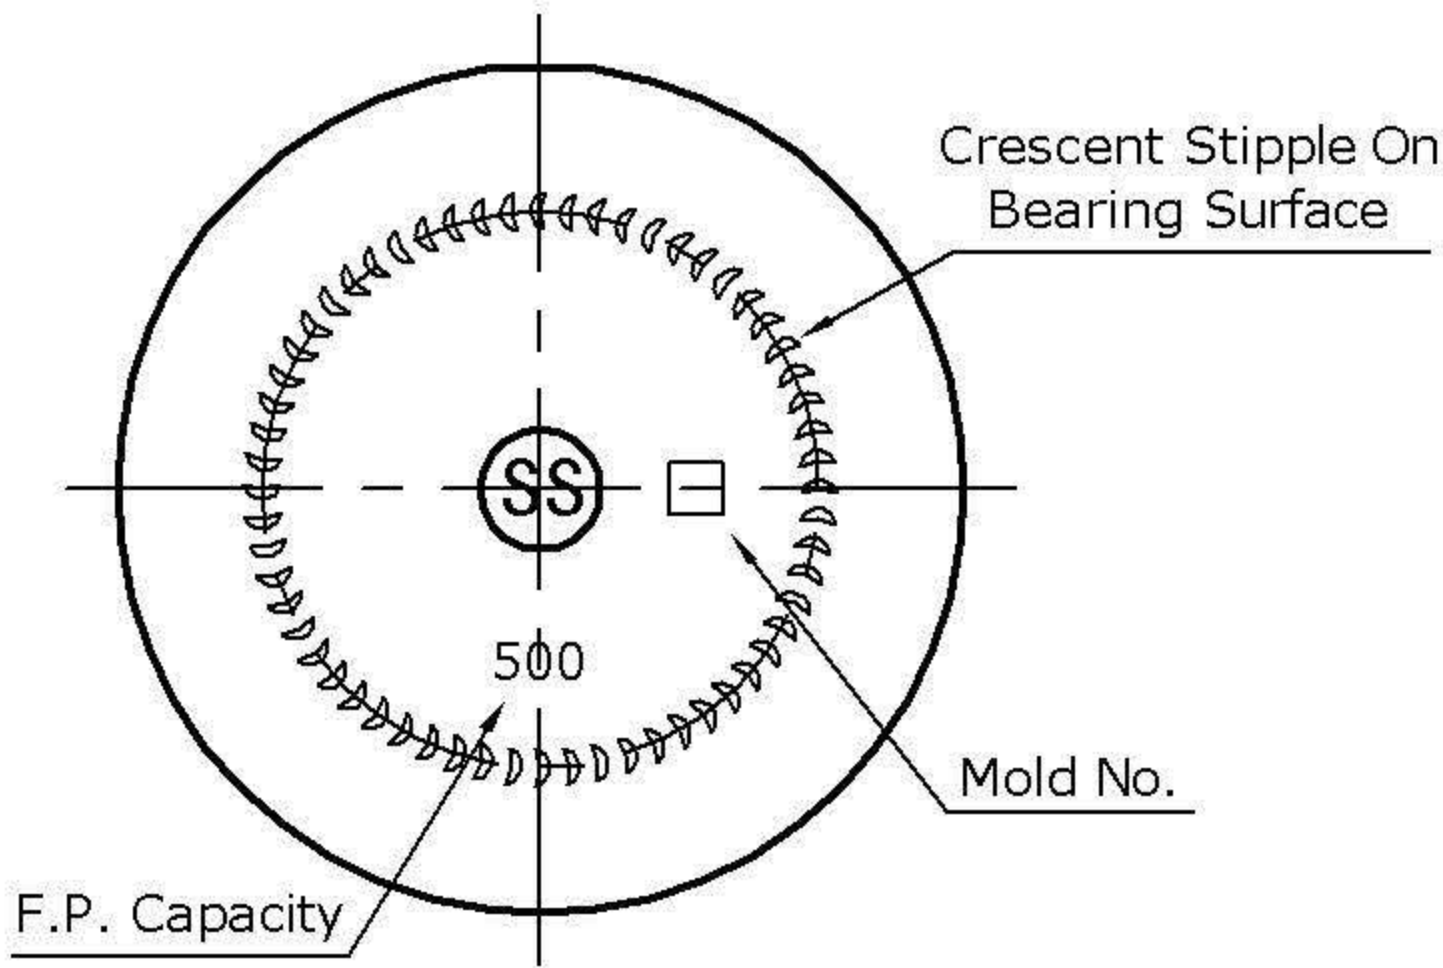

# WE HAVE A PRODUCT FOR YOU

Part # 30WUG7

---

---

FINISH DETAIL  
GPI 53mm-400  
S / 2:1

Bottom View

Thread's Detail on Parting Line (S=3:1)

F. P. Capacity	500ml	Drawn	JINGSHENG		Drawing Name	500cc	Scale
			Date	2006-02-22			
O. F. Capacity	550 ± 9ml	Checked			Material	Cobalt Blue Glass	
			Date				
Weight	270 ± 15g	Approved			<p>The <b>CARY COMPANY</b> Est. 1895</p>		
			Date				