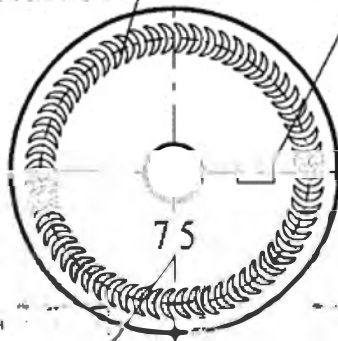

IF YOU...

MIX IT. FILL IT. PACK IT. SHIP IT.

WE HAVE A **PRODUCT** FOR YOU

Part #: 30WUG9

Glass Packer Bottles

2.5 oz. (75 cc) Cobalt Blue Glass Packer Bottle,
38mm 38-400

The
CARYCOMPANY
Est. 1895

1195 W. Fullerton Ave. | Addison, IL 60101 | T: 630.629.6600 | F: 630.629.3690 |

CRESCENT STIPPLE ON BEARING SURFACE

MOLD NO.

F.P. CAPACITY

标容量	75 ± 3.2ml	制图	马永刚		名称	75ml PSS	比例
	满容量		≈ 86	日期		2004-6-4	
重量	82 ± 7.5g	审定	日期		山东省药用玻璃股份有限公司		