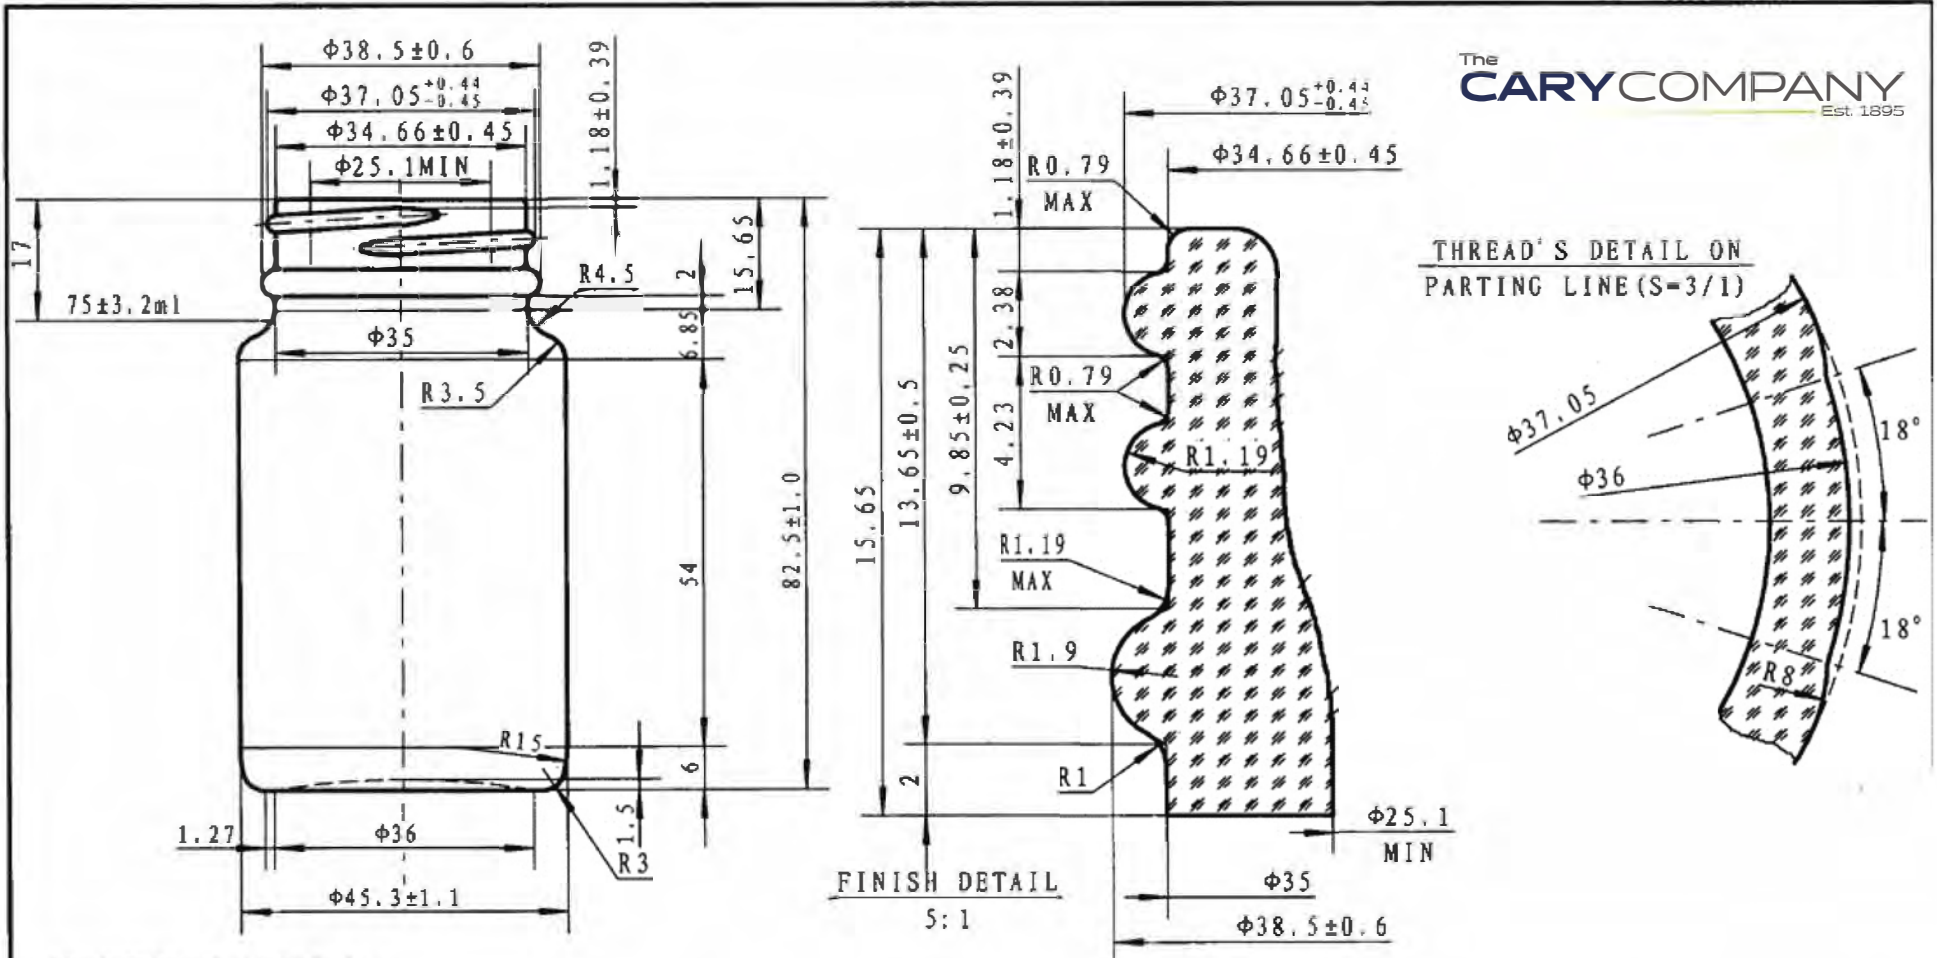

IF YOU...

MIX IT. FILL IT. PACK IT. SHIP IT.

WE HAVE A **PRODUCT** FOR YOU

Part #: 30WUG9

Glass Packer Bottles

2.5 oz. (75 cc) Cobalt Blue Glass Packer Bottle,
38mm 38-400

The
CARYCOMPANY
Est. 1895

1195 W. Fullerton Ave. | Addison, IL 60101 | T: 630.629.6600 | F: 630.629.3690 |

CRESCENT STIPPLE ON BEARING SURFACE

MOLD NO.

F.P. CAPACITY

标容量	75 ± 3.2ml	制图	马永刚		名称	75ml PSS	比例
	满容量		≈ 86	日期		2004-6-4	
重量	82 ± 7.5g	审定	日期		山东省药用玻璃股份有限公司		