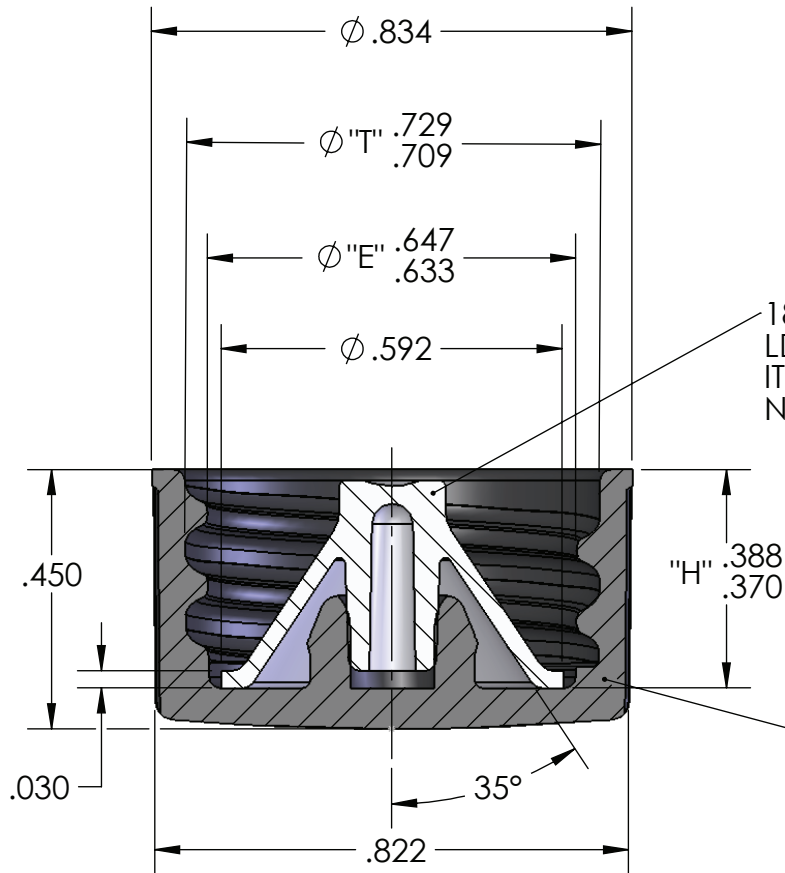

IF YOU...

MIX IT. FILL IT. PACK IT. SHIP IT.

WE HAVE A **PRODUCT** FOR YOU

Part # 30WV84

Phenolic Caps

18mm 18-400 Black Phenolic Cap
w/Poly Cone Insert (Taperseal)

The
CARYCOMPANY
Est. 1895

1195 W. Fullerton Ave. | Addison, IL 60101 | T: 630.629.6600 | F: 630.629.3690 | TheCaryCompany.com

18mm TAPERSEAL LINER
LDPE
ITEM #CF00100 REF. DWG.
NNB-43-00157-B

18mm-400 RS-18L-FR CAP
BLACK PHENOLIC
ITEM # 44810
REF. DWG. NNB-01-00036-C

ASSEMBLY ITEM #44810.9031

RECOMMENDED GLASS BOTTLE "I" DIAMETER MIN-MAX
.405"-.445"

NO.	REVISION	NAME	DATE
A1	ORIGINAL DRAWING	JME	10/18/07
02	ADDED DIMENSIONS AND NOTES	MJY	2/6/2015

UNLESS OTHERWISE SPECIFIED:		NAME	DATE	
DIMENSIONS ARE IN INCHES		DRAWN	JME 10/18/07	
TOLERANCES:		CHECKED		
FRACTIONAL $\pm 1/16$ "		ENG APPR.	JME 10/18/07	
ANGULAR $\pm 2^\circ$		MFG APPR.		
TWO PLACE DECIMAL $\pm .02$		Q.A.		TITLE: 18mm CAP & TAPERSEAL LINER ASSY. ITEM #44810.9031
THREE PLACE DECIMAL $\pm .010$		SCALE: 3:1		
		SHEET 1 OF 1		
SIZE DWG. NO.			REV	
A NNB-43-00150-A			02	