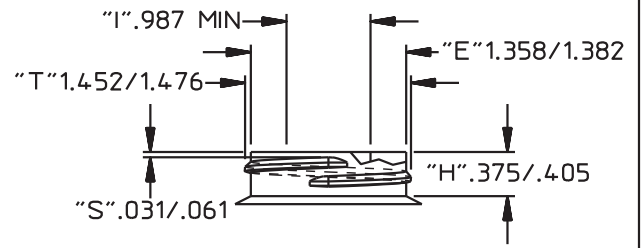

## WE HAVE A **PRODUCT** FOR YOU

Part #: 30WWC4

Plastic Cylinder Bottles

4 oz. White HDPE Plastic Cylinder Round Bottle,  
38mm 38-400

The  
**CARY**COMPANY  
Est. 1895

1195 W. Fullerton Ave. | Addison, IL 60101 | T: 630.629.6600 | F: 630.629.3690 |

NECK DETAIL

4oz Cylinder 38-400 Drawing# 82-359-C	
O.F.C.	133.2±5cc
WEIGHT	15g**
FINISH	38-400
DIAMETER(A)	1.648±.047
HEIGHT(B)	4.360±.047
MAX LABEL(HEIGHT)	3.550
MAX LABEL(WIDTH)	N/A
PLUG FIT	USER SPECIFIED