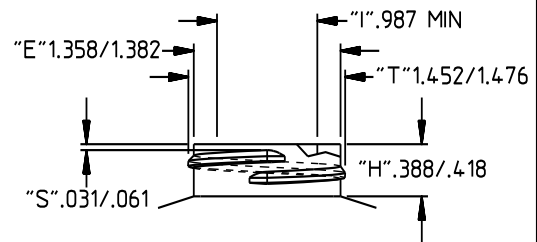

IF YOU...

MIX IT. FILL IT. PACK IT. SHIP IT.

WE HAVE A **PRODUCT** FOR YOU

Part #30WWC8

Plastic Cylinder Bottles

8 oz. White HDPE Plastic Cylinder Bottle, 38mm 38-400

The
CARYCOMPANY
Est. 1895

NECK DETAIL

8oz Cylinder 38-400 Drawing# 84-418-B	
O.F.C.	275±7cc
WEIGHT	21g**
FINISH	38-400
DIAMETER(A)	2.040±.047
HEIGHT(B)	5.918±.047
MAX LABEL(HEIGHT)	5.100
MAX LABEL(WIDTH)	N/A
PLUG FIT	USER SPECIFIED

**SPECIAL WEIGHTS AVAILABLE UPON
REQUEST**

MANUFACTURED BY EXTRUSION BLOW MOLD

DRAWING NOT TO SCALE