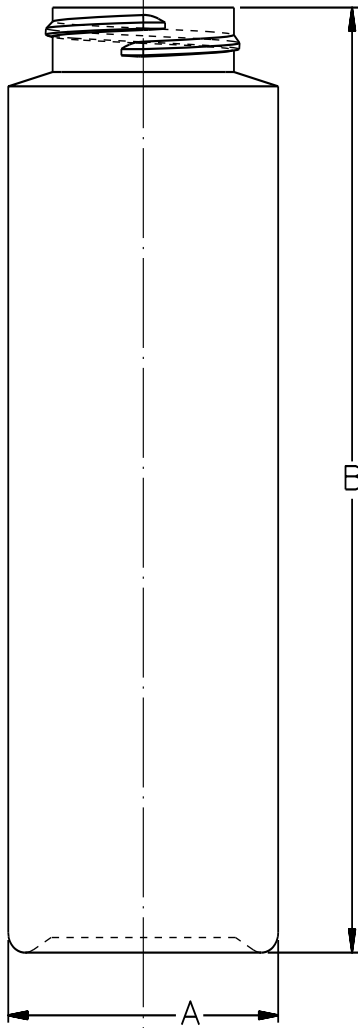

IF YOU...

MIX IT. FILL IT. PACK IT. SHIP IT.

WE HAVE A **PRODUCT** FOR YOU

Part #30WWC8

Plastic Cylinder Bottles

8 oz. White HDPE Plastic Cylinder Bottle, 38mm 38-400

The
CARYCOMPANY
Est. 1895

NECK DETAIL

8oz Cylinder 38-400 Drawing# 84-418-B	
O.F.C.	275±7cc
WEIGHT	21g**
FINISH	38-400
DIAMETER(A)	2.040±.047
HEIGHT(B)	5.918±.047
MAX LABEL(HEIGHT)	5.100
MAX LABEL(WIDTH)	N/A
PLUG FIT	USER SPECIFIED

**SPECIAL WEIGHTS AVAILABLE UPON
REQUEST**

MANUFACTURED BY EXTRUSION BLOW MOLD

DRAWING NOT TO SCALE