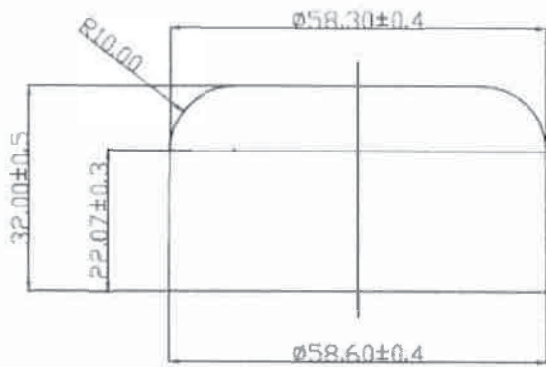

# WE HAVE A **PRODUCT** FOR YOU

Part #: 30WWCJ

Smooth Child Resistant Caps

53mm 53-400 White Smooth Child Resistant Cap  
(Unprinted), Unlined

The  
**CARY**COMPANY  
Est. 1895

1195 W. Fullerton Ave. | Addison, IL 60101 | T: 630.629.6600 | F: 630.629.3690 |

The  
**CARY COMPANY**  
 Est. 1895

公称容量 Nom. Capacity	5.31RC量	制图 Drawn	日期 Date	10-2-20	图号 Drawing Name		比例 Scale
满口容量 O.F. Capacity		校对 Checked	日期 Date		材料 Material		
重量 Weight	5.8 ± 1g	批准 Approved	日期 Date				