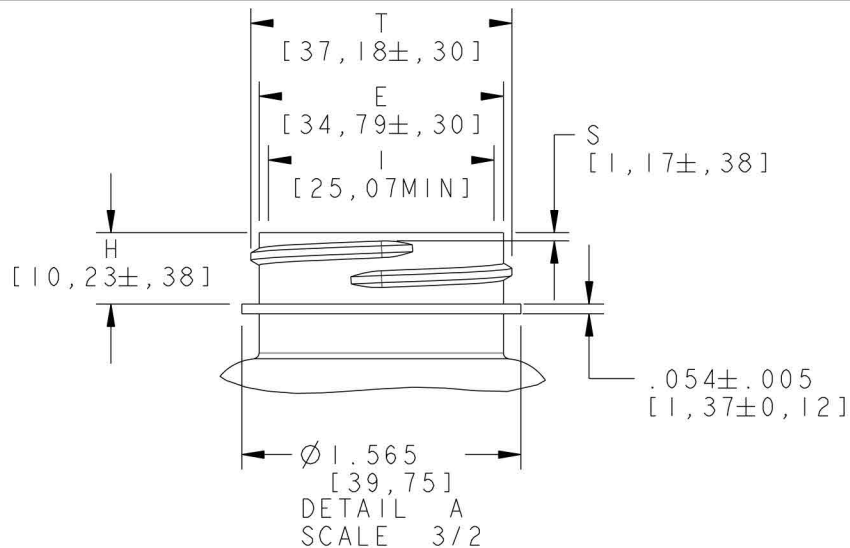

# WE HAVE A **PRODUCT** FOR YOU

Part # 30WWW2

---

4 oz. (120 cc) White PET Plastic Packer Bottle,  
38mm 38-400

---

Neck Finish: L38SP400							
All measurements are in inches, [Metric]	Min Thk	All Colors	21 Gms±3	576, Stack	E Add Metric, 4/30/10, sct	<b>The CARY COMPANY</b> <small>Est. 1895</small>	
		All Colors Heavy Gram 150 P	24 Gms±3	450, Bulk	F Rmv 16g, wt was ±1,9/17/13, sct		
Neck Dimensions:				Tolerance: Where not shown Decimal ±0.05 [1,27] Angular ±1°		Scale: 1/1   Drawn By: SCT   Date: 07-25-00	
T = 1.464±.012 E = 1.370±.012 H = .403±.015 I = .987 MIN S = .046±.015				Material: PET		120cc PACKER, STRAIGHT SIDED, 38-400 CT, PET 120S38PET <b>F</b>	
Overflow Capacity: 142 ml ± 5						Approved By: SJ   Drawing NO: 120PS1XX38L400	