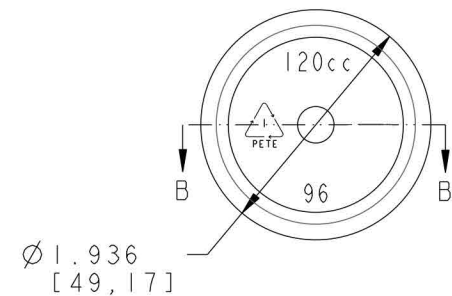

# WE HAVE A **PRODUCT** FOR YOU

Part # 30WWW2

---

4 oz. (120 cc) White PET Plastic Packer Bottle,  
38mm 38-400

---

Neck Finish: L38SP400							
All measurements are in inches, [Metric]	Min Thk	All Colors	21 Gms±3	576, Stack	E Add Metric, 4/30/10, sct	<b>The CARY COMPANY</b> <small>Est. 1895</small>	
		All Colors Heavy Gram 150 P	24 Gms±3	450, Bulk	F Rmv 16g, wt was ±1,9/17/13, sct		
Neck Dimensions:				Tolerance: Where not shown Decimal ±0.05 [1,27] Angular ±1°		Scale: 1/1   Drawn By: SCT   Date: 07-25-00	
T = 1.464±.012 E = 1.370±.012 H = .403±.015 I = .987 MIN S = .046±.015				Material: PET		120cc PACKER, STRAIGHT SIDED, 38-400 CT, PET 120S38PET <b>F</b>	
Overflow Capacity: 142 ml ± 5						Approved By: SJ   Drawing NO: 120PS1XX38L400	