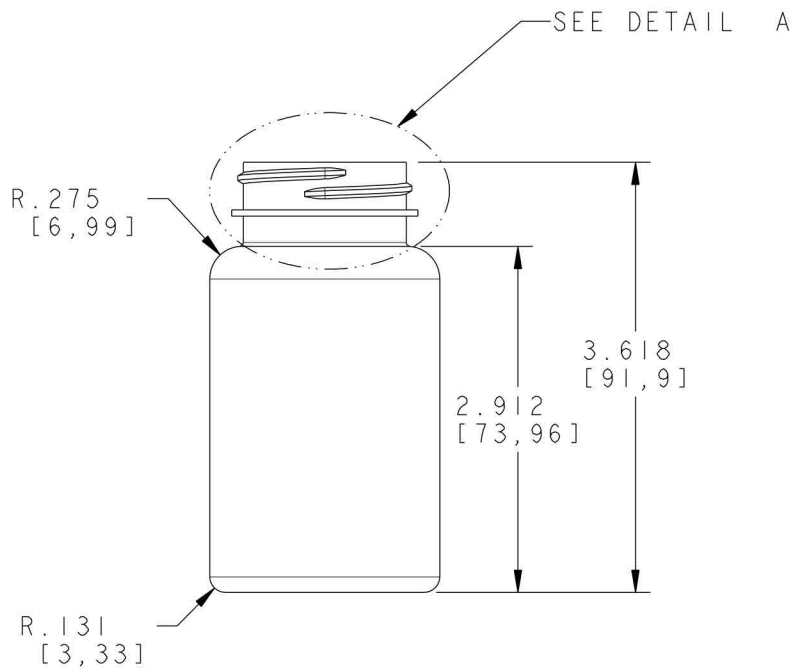

# WE HAVE A **PRODUCT** FOR YOU

Part # 30WWW2

---

4 oz. (120 cc) White PET Plastic Packer Bottle,  
38mm 38-400

---

Neck Finish: L38SP400							
All measurements are in inches, [Metric]	Min Thk	All Colors	21 Gms±3	576, Stack	E Add Metric, 4/30/10, sct	<b>The CARY COMPANY</b> <small>Est. 1895</small>	
		All Colors Heavy Gram 150 P	24 Gms±3	450, Bulk	F Rmv 16g, wt was ±1,9/17/13, sct		
Neck Dimensions:				Tolerance: Where not shown Decimal ±0.05 [1,27] Angular ±1°		Scale: 1/1   Drawn By: SCT   Date: 07-25-00	
T = 1.464±.012 E = 1.370±.012 H = .403±.015 I = .987 MIN S = .046±.015				Material: PET		120cc PACKER, STRAIGHT SIDED, 38-400 CT, PET 120S38PET <b>F</b>	
Overflow Capacity: 142 ml ± 5						Approved By: SJ   Drawing NO: 120PS1XX38L400	