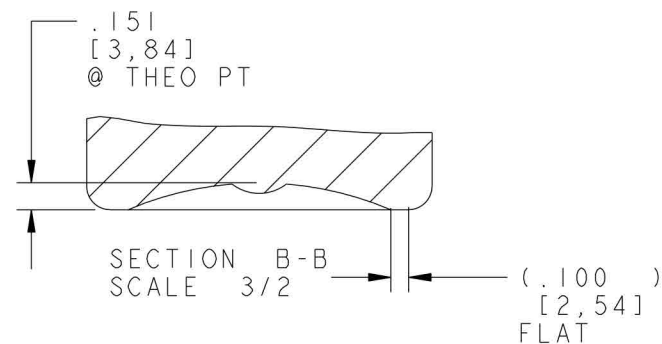

# WE HAVE A **PRODUCT** FOR YOU

Part # 30WWW2

---

4 oz. (120 cc) White PET Plastic Packer Bottle,  
38mm 38-400

---

Neck Finish: L38SP400							
All measurements are in inches, [Metric]	Min Thk	All Colors	21 Gms±3	576, Stack	E Add Metric, 4/30/10, sct	<b>The CARY COMPANY</b> <small>Est. 1895</small>	
		All Colors Heavy Gram 150 P	24 Gms±3	450, Bulk	F Rmv 16g, wt was ±1,9/17/13, sct		
Neck Dimensions:				Tolerance: Where not shown Decimal ±0.05 [1,27] Angular ±1°		Scale: 1/1   Drawn By: SCT   Date: 07-25-00	
T = 1.464±.012 E = 1.370±.012 H = .403±.015 I = .987 MIN S = .046±.015				Material: PET		120cc PACKER, STRAIGHT SIDED, 38-400 CT, PET 120S38PET <b>F</b>	
Overflow Capacity: 142 ml ± 5						Approved By: SJ   Drawing NO: 120PS1XX38L400	