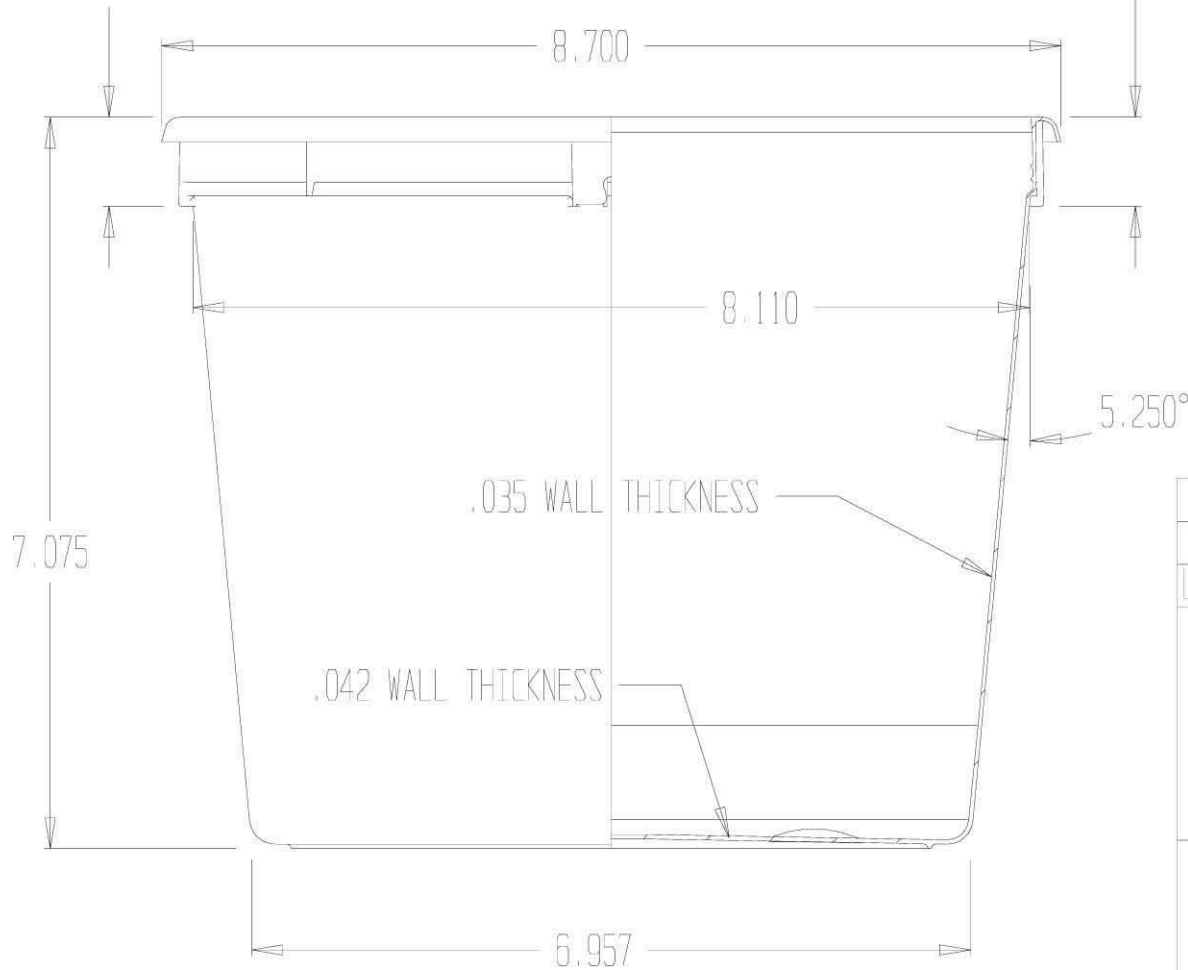

# WE HAVE A PRODUCT FOR YOU

Part #	34W166
Capacity	166 oz.
Color	White
Neck Finish	L811
Material	HDPE
Closure	Snap On Lid
Dimensions	8.74" Dia. x 7"H
Case Pack	120 ea.
Pallet Pack	1,440 ea. (12 Cases)

.860 STACK HGT.  
FOR T811166B5

.760 STACK HGT.  
FOR T811166-5

SECTION A-A  
SCALE 1:1

CAPACITY:  
172.9 FL. OZ.  
FILL LINE OVERFLOW

AVG. GRAM WGT.  
122 ± 2 GRAMS

NOTE: ALL DIMENSIONS ARE FOR REFERENCE ONLY

A	ADDED GRAM WEIGHT	4-27-06	TLW
LET	REVISION	DATE	BY