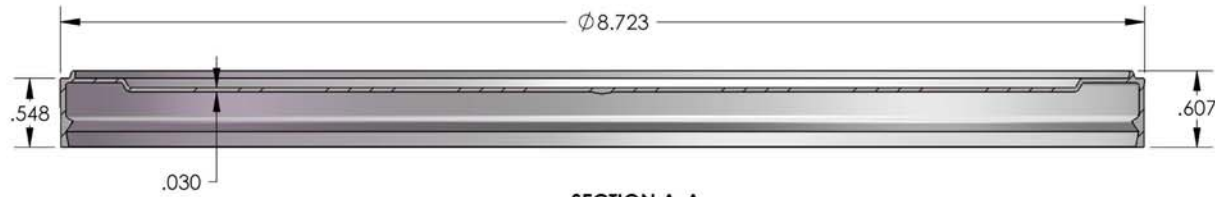

IF YOU...

MIX IT. FILL IT. PACK IT. SHIP IT.

WE HAVE A PRODUCT FOR YOU

Part #	34W811
Color	White
Material	LLDPE
Case Pack	165 ea.
Pallet Pack	3,960 ea. (24 Cases)

LET	REVISION DESCRIPTION	BY	ECN #	DATE
A	RELEASE PRINT (REPLACED C3137-5)	DK	N/A	2/29/2008
B	UPDATED TO Q.A. REPORT	RF	N/A	6/2/2008

SECTION A-A
SCALE 1 : 1

PART DATA	
MATERIAL	LDPE
WEIGHT (GRAMS)	38.7

CONFIDENTIAL

DRAWING TITLE: **BASIC PART PRINT**

PD ENGINEER:	PROJECT NAME: L811-1		
DRAWN BY:	PROJECT SERIAL # JM-2518-1	PD DRAWING # 08-074	
COMPLETION DATE: 2/27/08	REVISION LEVEL: B	SCALE: 1:4	SHEET SIZE: B
THIRD ANGLE PROJECTION	DRAWING FILE NAME: JM-2518-1 BP		PRINTED DATE: 6/2/2008