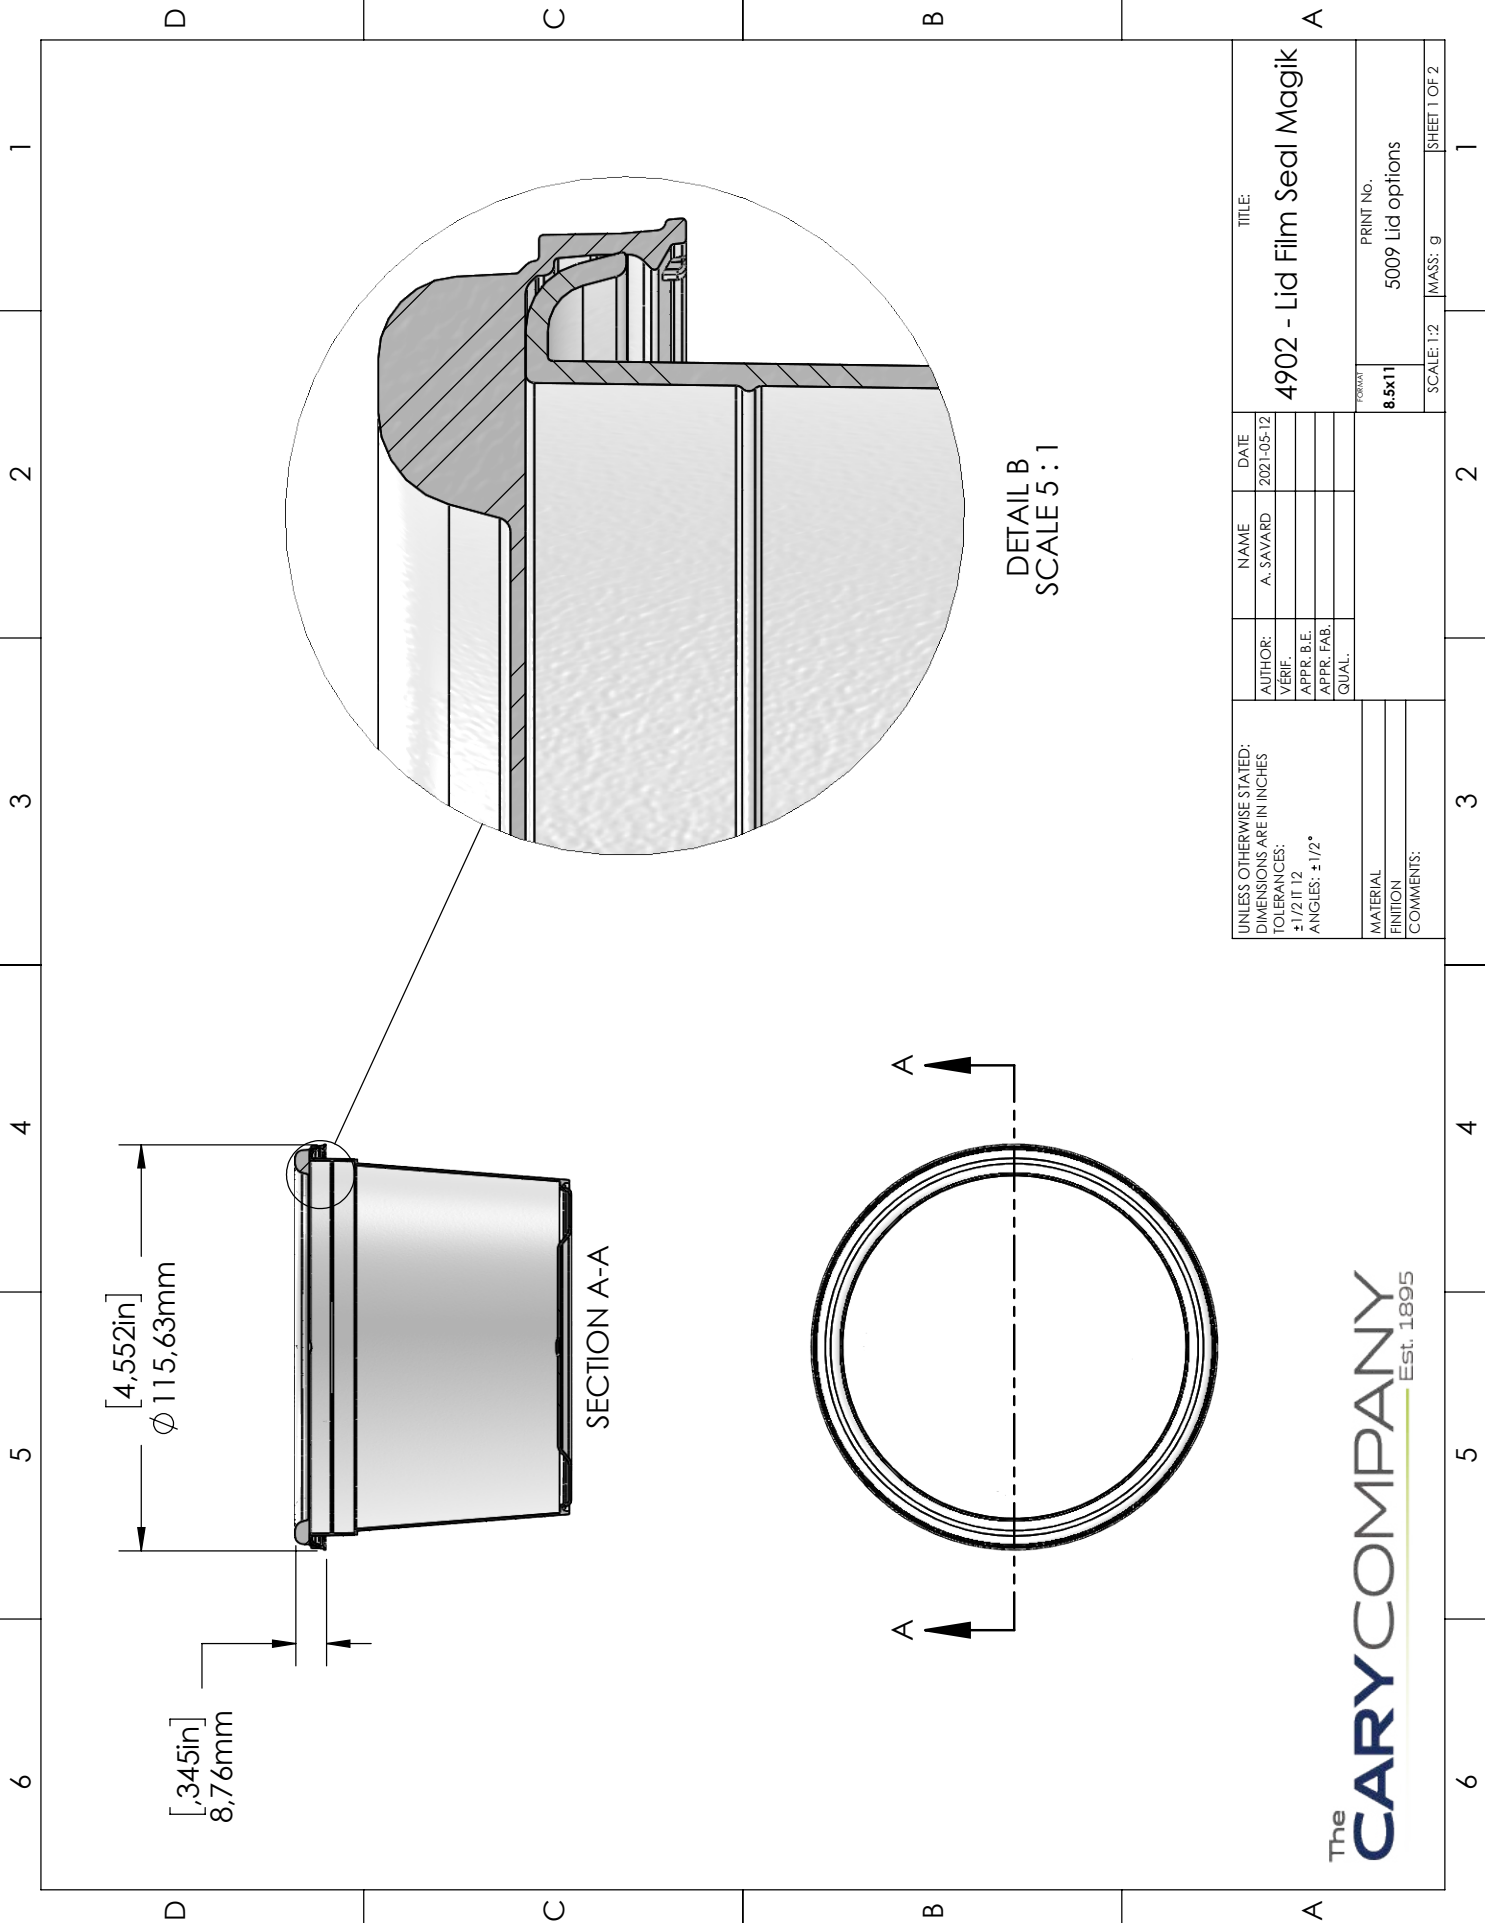

IF YOU...

MIX IT. FILL IT. PACK IT. SHIP IT.

WE HAVE A PRODUCT FOR YOU

Part #: 34WMCF

Plastic Tub Lids & Accessories

Clear PP Plastic M Lid for Film Seal

The
CARYCOMPANY
Est. 1895

1195 W. Fullerton Ave. | Addison, IL 60101 | T: 630.629.6600 | F: 630.629.3690 |

DETAIL B
SCALE 5 : 1

UNLESS OTHERWISE STATED: DIMENSIONS ARE IN INCHES TOLERANCES: ±1/2 IT 12 ANGLES: ±1/2°		AUTHOR: A. SAVARD	NAME A. SAVARD	DATE 2021-05-12	TITLE 4902 - Lid Film Seal Magik
MATERIAL	FINITION	APPR. B.E.	APPR. FAB.	QUAL.	PRINT No. 5009 Lid options
COMMENTS:		FORMA 8.5x11		SCALE: 1:2	MASS: 9
					SHEET 1 OF 2