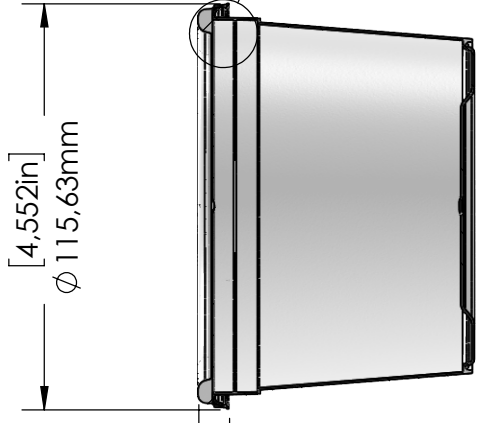

IF YOU...

MIX IT. FILL IT. PACK IT. SHIP IT.

WE HAVE A PRODUCT FOR YOU

Part #: 34WMCF

Plastic Tub Lids & Accessories

Clear PP Plastic M Lid for Film Seal

The
CARYCOMPANY
Est. 1895

1195 W. Fullerton Ave. | Addison, IL 60101 | T: 630.629.6600 | F: 630.629.3690 |

DETAIL B
SCALE 5 : 1

UNLESS OTHERWISE STATED: DIMENSIONS ARE IN INCHES TOLERANCES: ±1/2 IT 12 ANGLES: ±1/2°		AUTHOR: A. SAVARD	NAME A. SAVARD	DATE 2021-05-12	TITLE 4902 - Lid Film Seal Magik
MATERIAL	FINITION	APPR. B.E.	APPR. FAB.	QUAL.	PRINT No. 5009 Lid options
COMMENTS:		FORMA 8.5x11		SCALE: 1:2	MASS: 9
					SHEET 1 OF 2