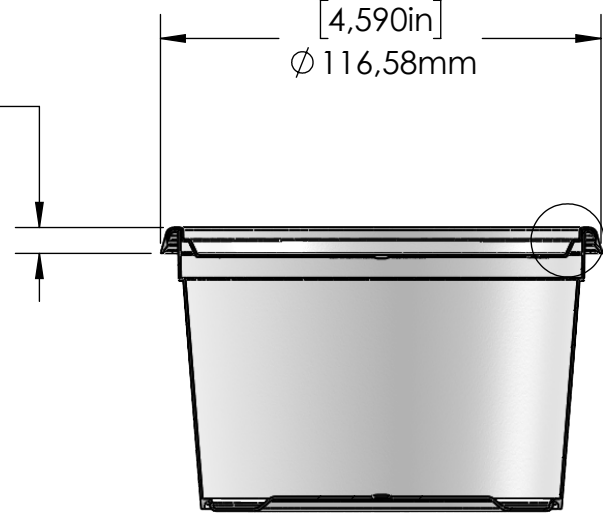

6

5

4

3

2

1

[,270in]
6,85mm

[4,590in]
Ø 116,58mm

SECTION A-A

DETAIL B
SCALE 5 : 1

The
CARYCOMPANY
Est. 1895

UNLESS OTHERWISE STATED:
DIMENSIONS ARE IN INCHES
TOLERANCES:
± 1/2 IT 12
ANGLES: ± 1/2°

MATERIAL
FINITION
COMMENTS:

	NAME	DATE
AUTHOR:	A. SAVARD	2021-05-12
VÉRIF.		
APPR. B.E.		
APPR. FAB.		
QUAL.		

TITLE:

Lid Magik Single
Format

FORMAT
8.5x11

PRINT No.

5009 Lid options

SCALE: 1:2

MASS: g

SHEET 2 OF 2