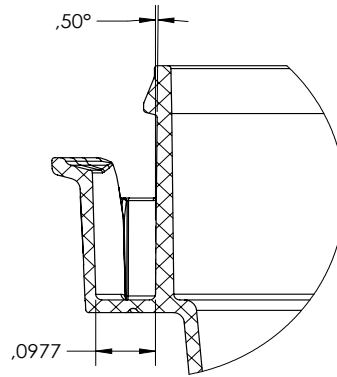

IF YOU...

MIX IT. FILL IT. PACK IT. SHIP IT.

WE HAVE A **PRODUCT** FOR YOU

Part #34WRC2

Tamper Evident Containers

12 oz. Clear PP Plastic Round Tamper Evident
Container, 110mm

The
CARYCOMPANY
Est. 1895

DETAIL B
SCALE 5 : 1

SECTION A-A

DETAIL C
SCALE 5 : 1

VOLUME AT FILL LINE: 364.121 mL
VOLUME UNDER LID: 386.243 mL
VOLUME AT TOP OF CONTAINER: 454.741 mL

SAUF INDICATION CONTRAIRE: LES DIMENSIONS SONT EN POUCES		NOM	DATE	TITRE:
TOLERANCES: ±1/2 IT 12		AUTEUR	A. SAVARD	2021-05-13
ANGLES: ±1/2°		VÉRIF.		
MATERIAU PP Copolymer		APPR. B.E.		
FINITION:		APPR. FAB.		
COMMENTAIRES:		QUAL.		
		7025 Rev0		
		No. DE PLAN 7025 Rev0		REV
		ÉCHELLE: 1:1		MASS: 16.32 g
		FEUILLE 1 DE 4		