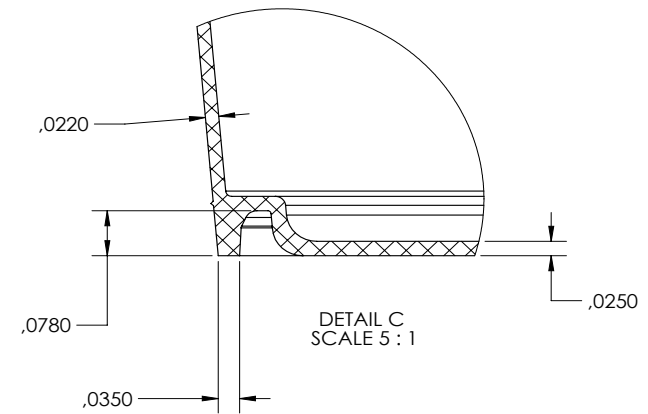

IF YOU...

MIX IT. FILL IT. PACK IT. SHIP IT.

WE HAVE A **PRODUCT** FOR YOU

Part #34WRC2

Tamper Evident Containers

12 oz. Clear PP Plastic Round Tamper Evident
Container, 110mm

The
CARYCOMPANY
Est. 1895

DETAIL B
SCALE 5 : 1

SECTION A-A

DETAIL C
SCALE 5 : 1

VOLUME AT FILL LINE: 364.121 mL
VOLUME UNDER LID: 386.243 mL
VOLUME AT TOP OF CONTAINER: 454.741 mL

SAUF INDICATION CONTRAIRE: LES DIMENSIONS SONT EN POUCES		NOM	DATE	TITRE:
TOLERANCES: ±1/2 IT 12		AUTEUR	A. SAVARD	2021-05-13
ANGLES: ±1/2°		VÉRIF.		
MATERIAU PP Copolymer		APPR. B.E.		
FINITION:		APPR. FAB.		
COMMENTAIRES:		QUAL.		
		7025 Rev0		
		No. DE PLAN 7025 Rev0		REV
		ÉCHELLE: 1:1		MASS: 16.32 g
		FEUILLE 1 DE 4		