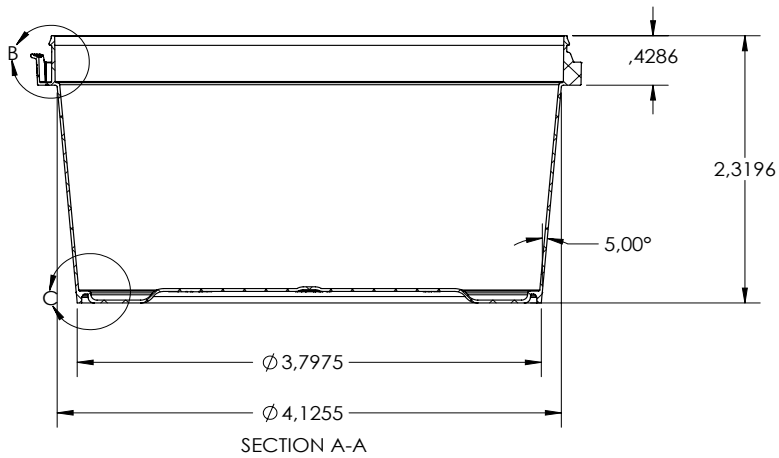

IF YOU...

MIX IT. FILL IT. PACK IT. SHIP IT.

WE HAVE A **PRODUCT** FOR YOU

Part #34WRC2

Tamper Evident Containers

12 oz. Clear PP Plastic Round Tamper Evident
Container, 110mm

The
CARYCOMPANY
Est. 1895

DETAIL B
SCALE 5 : 1

SECTION A-A

DETAIL C
SCALE 5 : 1

VOLUME AT FILL LINE: 364.121 mL
VOLUME UNDER LID: 386.243 mL
VOLUME AT TOP OF CONTAINER: 454.741 mL

SAUF INDICATION CONTRAIRE: LES DIMENSIONS SONT EN POUCES		NOM	DATE	TITRE:
TOLERANCES: ±1/2 IT 12		AUTEUR	A. SAVARD	2021-05-13
ANGLES: ±1/2°		VÉRIF.		
MATERIAU PP Copolymer		APPR. B.E.		
FINITION:		APPR. FAB.		
COMMENTAIRES:		QUAL.		
		7025 Rev0		
		No. DE PLAN 7025 Rev0		REV
		ÉCHELLE: 1:1		MASS: 16.32 g
		FEUILLE 1 DE 4		