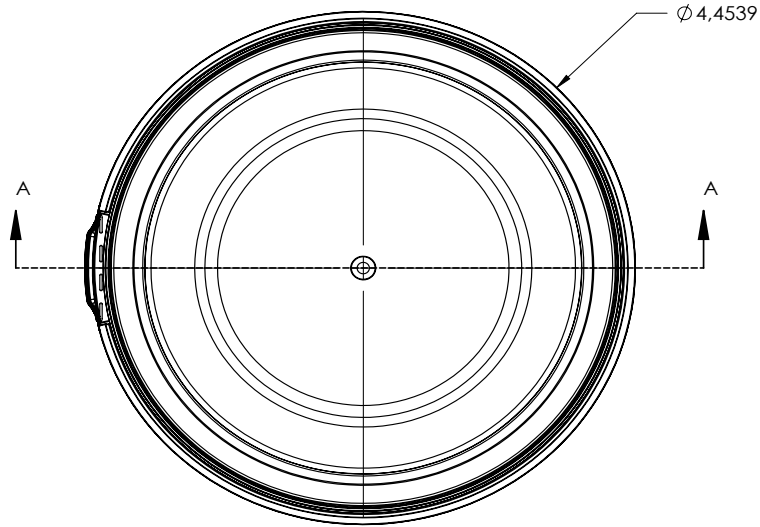

IF YOU...

MIX IT. FILL IT. PACK IT. SHIP IT.

WE HAVE A **PRODUCT** FOR YOU

Part #34WRC2

Tamper Evident Containers

12 oz. Clear PP Plastic Round Tamper Evident
Container, 110mm

The
CARYCOMPANY
Est. 1895

DETAIL B
SCALE 5 : 1

SECTION A-A

DETAIL C
SCALE 5 : 1

VOLUME AT FILL LINE: 364.121 mL
VOLUME UNDER LID: 386.243 mL
VOLUME AT TOP OF CONTAINER: 454.741 mL

SAUF INDICATION CONTRAIRE: LES DIMENSIONS SONT EN POUCES		NOM	DATE	TITRE:
TOLERANCES: ±1/2 IT 12		AUTEUR	A. SAVARD	2021-05-13
ANGLES: ±1/2°		VÉRIF.		
MATERIAU PP Copolymer		APPR. B.E.		
FINITION:		APPR. FAB.		
COMMENTAIRES:		QUAL.		
		7025 Rev0		
		No. DE PLAN 7025 Rev0		REV
		ÉCHELLE: 1:1		MASS: 16.32 g
		FEUILLE 1 DE 4		