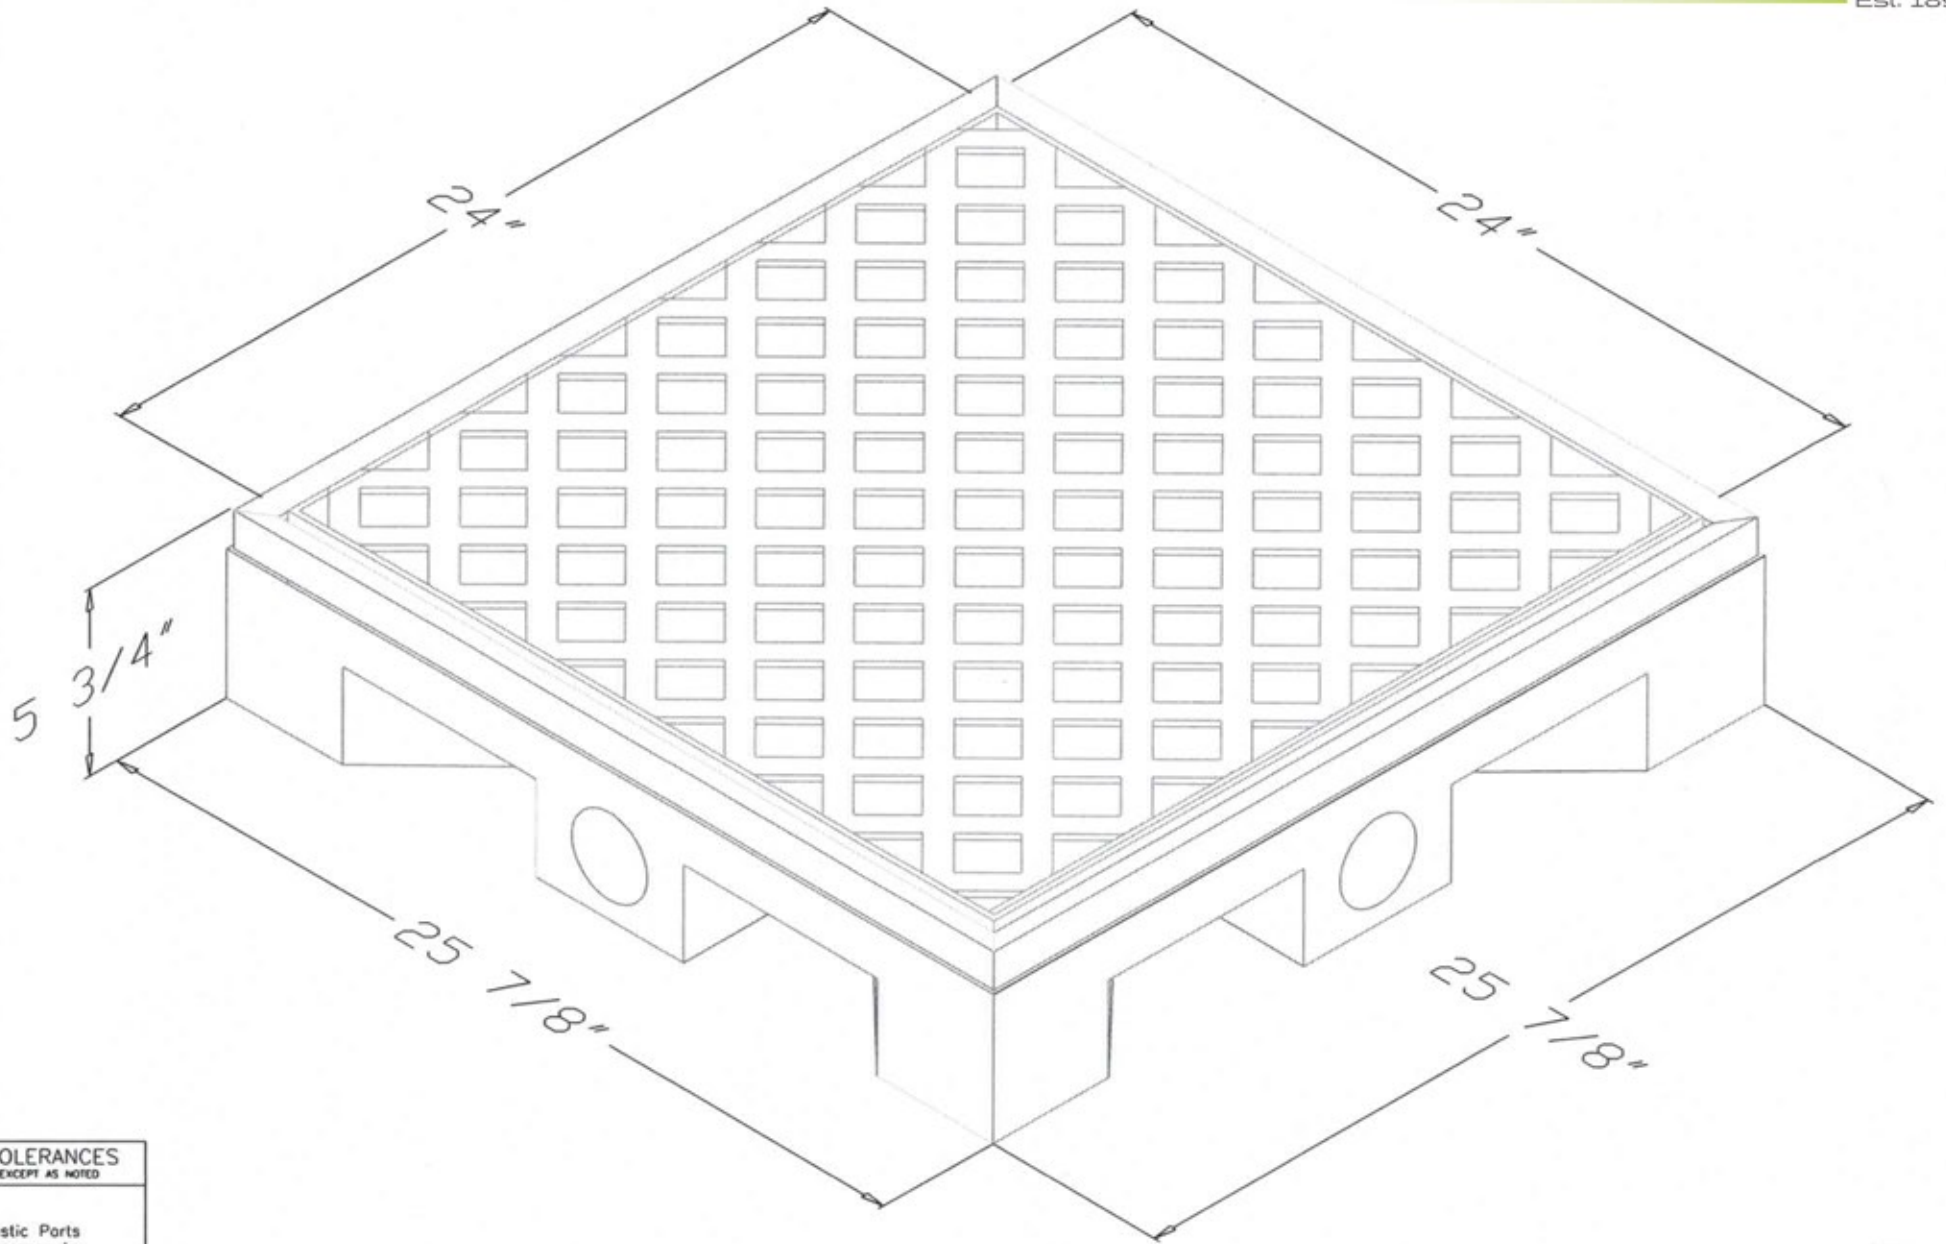

# WE HAVE A **PRODUCT** FOR YOU

---

---

Part #	37BBU1
Color	Yellow/Black
Material	PE
Capacity	1-Drum Unit
Spill Capacity	11 gal.
Load Capacity	1,500 lbs.
Dimensions	25.875" x 30.5" x 5.75
Model	UltraTech 1320