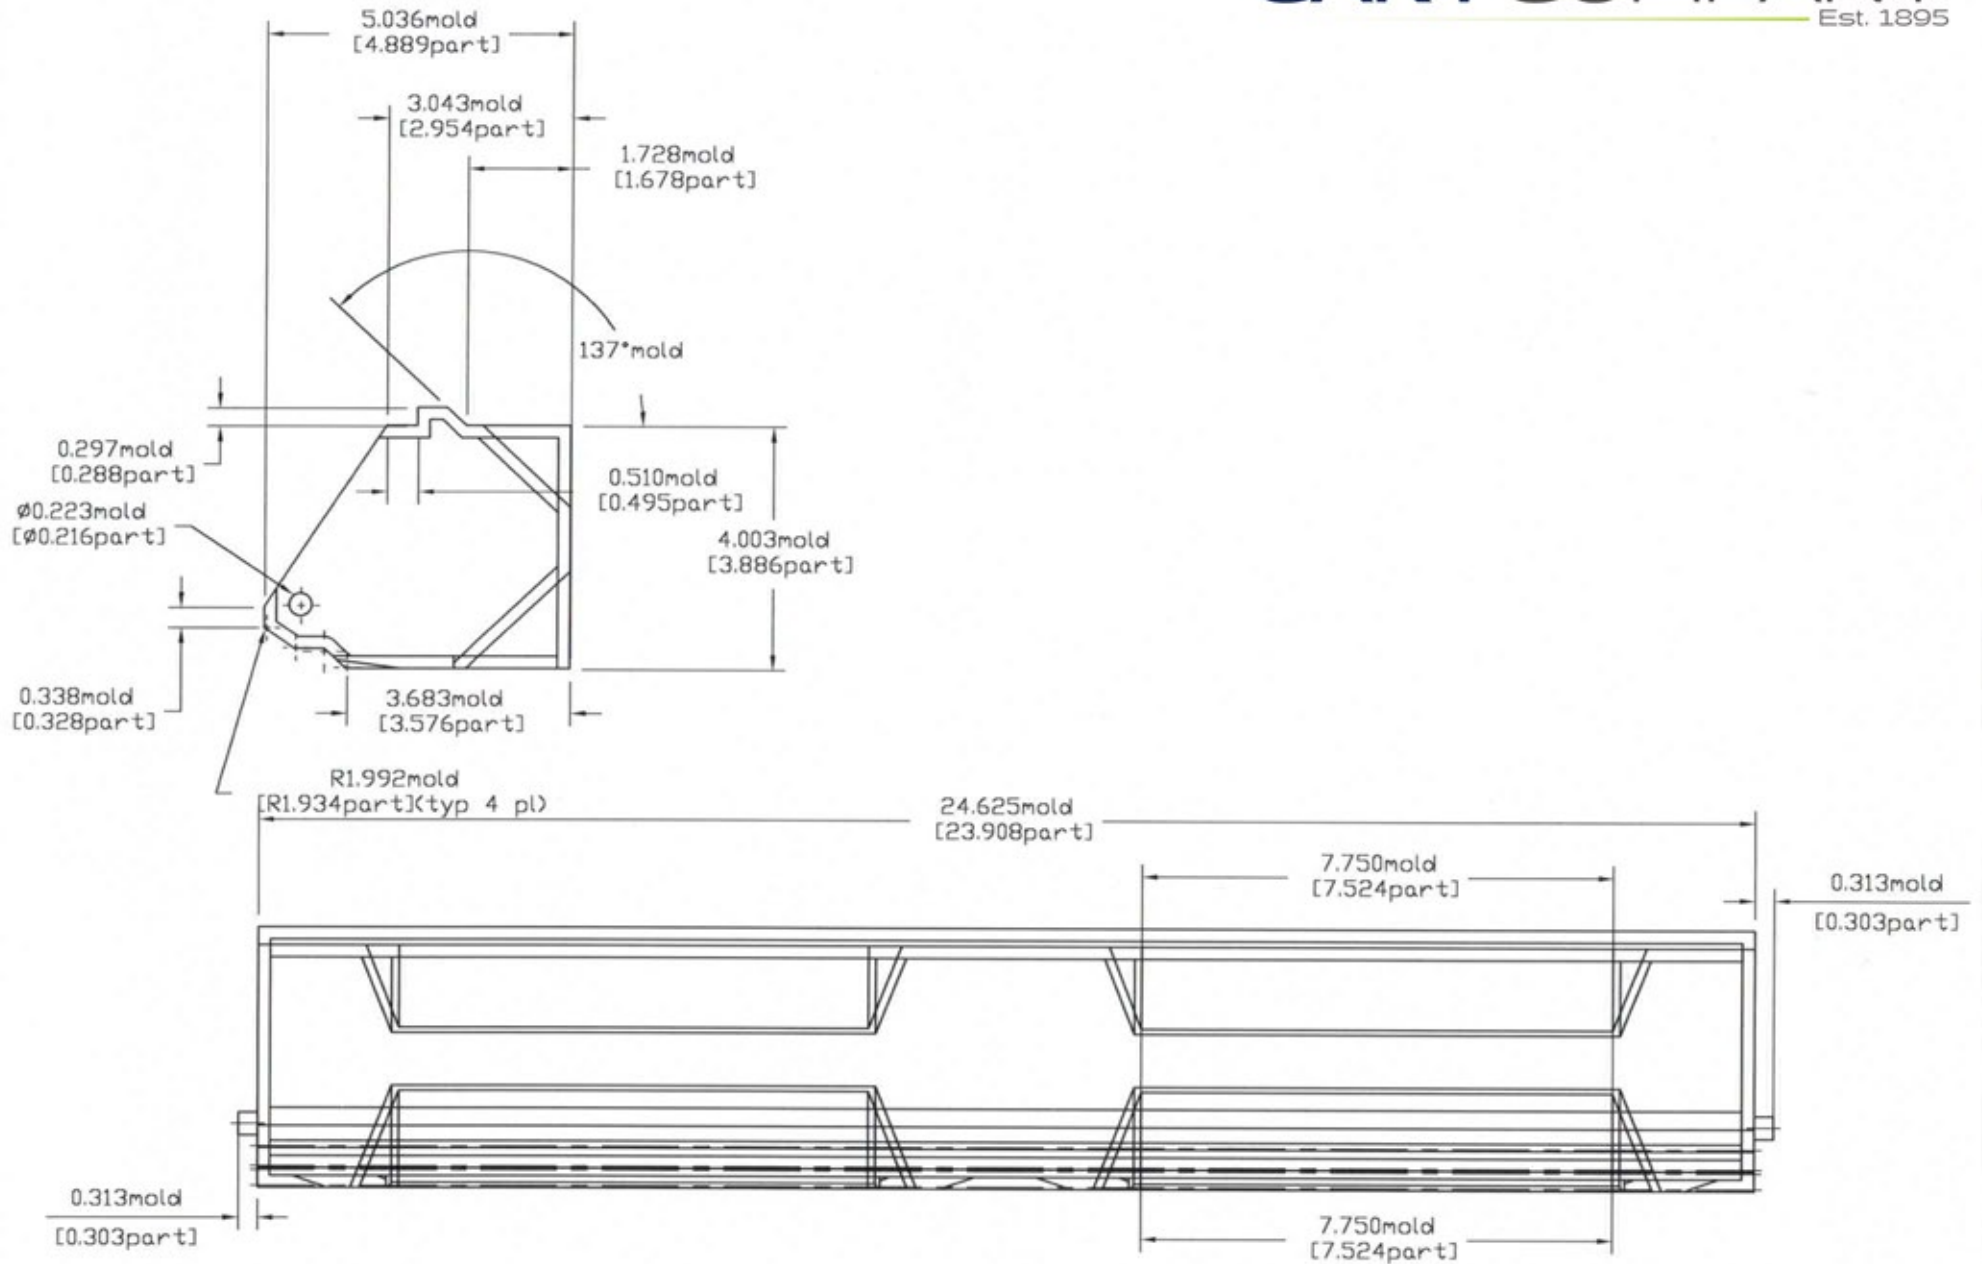

# WE HAVE A **PRODUCT** FOR YOU

---

---

Part #	37BBU1
Color	Yellow/Black
Material	PE
Capacity	1-Drum Unit
Spill Capacity	11 gal.
Load Capacity	1,500 lbs.
Dimensions	25.875" x 30.5" x 5.75
Model	UltraTech 1320

TOLERANCES EXCEPT AS NOTED	
Plastic Ports	Tolerance is ± 1.5 percent

INITIAL ISSUE	LMB 9/5/96	SCALE: NONE	DESIGNED BY: L. M. BERCE	ULTRA-SPILL DECK	SHEET NO.
PREP BY: DATE	APPROVED	PROJECT NO.	DRAWN BY: D. POTTS	<del>SPILL DECK</del>	0
		FILE NAME: NSP\IDBD	CHECKED BY: L. M. BERCE	o) Showing Hidden Lines	or

				SCALE:				DESIGNED BY: L. M. BERCE	BLADDER BOX		SHEET NO.
				PROJECT NO:				DRAWN BY: G. POTTS			g
				FILE NAME:				CHECKED BY: L. M. BERCE	a) Showing Hidden Lines		of
SYMBOL	DESCRIPTION	PREP BY	DATE	APPROVED							