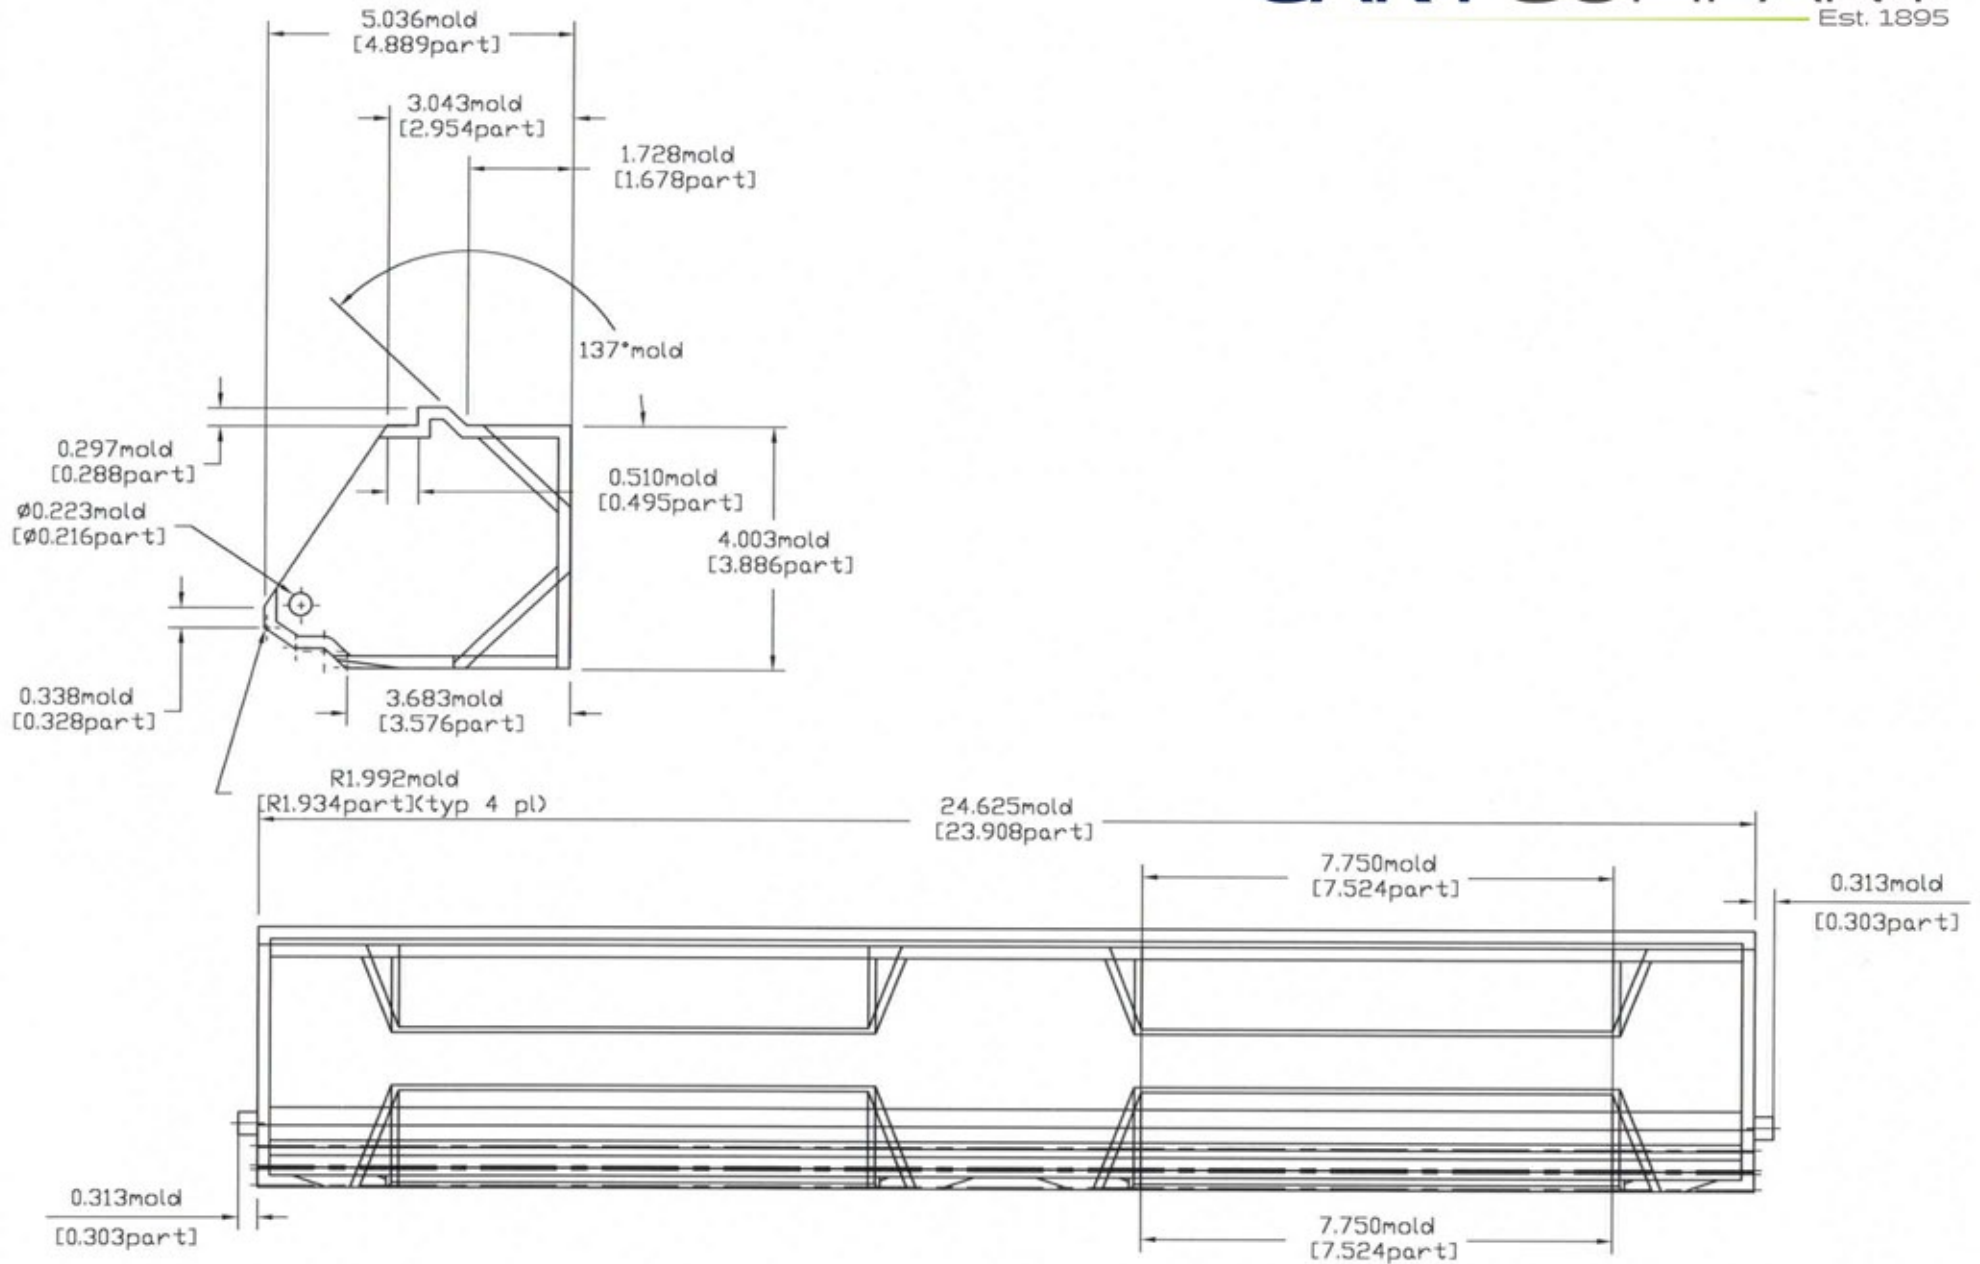

IF YOU...

MIX IT. FILL IT. PACK IT. SHIP IT.

WE HAVE A PRODUCT FOR YOU

Part #	37BBU4
Color	Yellow/Black
Material	PE
Capacity	4-Drum Unit
Spill Capacity	110 Gal.
Load Capacity	6,000 lbs.
Condition	New
Dimensions	52" x 56.625" x 5.75"
Model	UltraTech 2330

TOLERANCES
 EXCEPT AS NOTED

Plastic Parts
 Tolerance is
 ± 1.5 percent

INITIAL ISSUE				LMB 9/7/96		SCALE: NONE	DESIGNED BY: L. M. BERCE		Ultra-SpillDeck		SHEET NO.
SYMBOL DESCRIPTION				PREP BY	DATE	PROJECT NO.	DRAWN BY: D. POTTS		P4 Module		OF
				APPROVED	FILE NAME: NSP\4dtd	CHECKED BY: L. M. BERCE		P/N 1072			
										o) Showing Hidden Lines	

				SCALE:			DESIGNED BY: L. M. BERCE	BLADDER BOX		SHEET NO.
				PROJECT NO:			DRAWN BY: G. POTTS			g
				FILE NAME:			CHECKED BY: L. M. BERCE	a) Showing Hidden Lines		of
SYMBOL	DESCRIPTION	PREP BY	DATE	APPROVED						