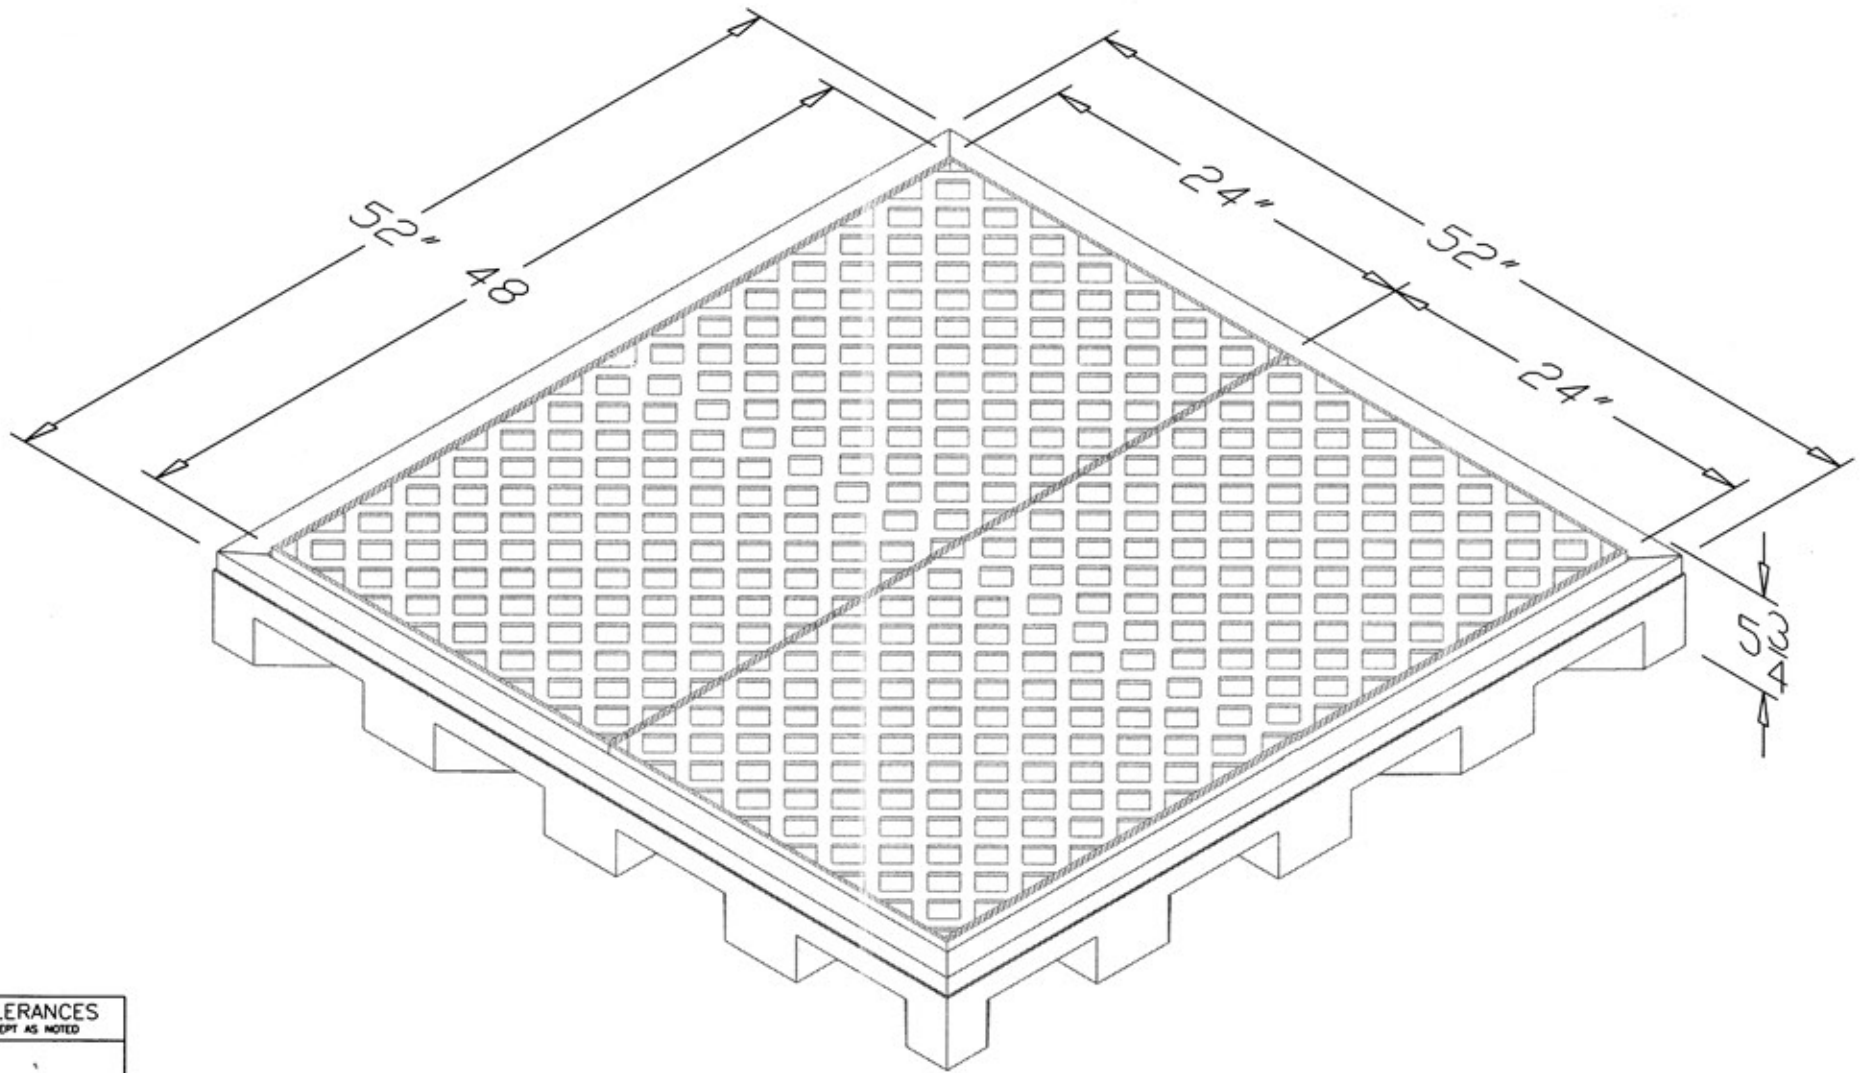

IF YOU...

MIX IT. FILL IT. PACK IT. SHIP IT.

WE HAVE A PRODUCT FOR YOU

Part #	37BBU4
Color	Yellow/Black
Material	PE
Capacity	4-Drum Unit
Spill Capacity	110 Gal.
Load Capacity	6,000 lbs.
Condition	New
Dimensions	52" x 56.625" x 5.75"
Model	UltraTech 2330

TOLERANCES
 EXCEPT AS NOTED

Plastic Parts
 Tolerance is
 ± 1.5 percent

INITIAL ISSUE				LMB 9/7/96		SCALE: NONE	DESIGNED BY: L. M. BERCE		Ultra-SpillDeck		SHEET NO.
SYMBOL DESCRIPTION				PREP BY	DATE	PROJECT NO.	DRAWN BY: D. POTTS		P4 Module		OF
				APPROVED	FILE NAME: NSP\4dtd	CHECKED BY: L. M. BERCE		P/N 1072			
										o) Showing Hidden Lines	

				SCALE:			DESIGNED BY: L. M. BERCE	BLADDER BOX		SHEET NO.
				PROJECT NO:			DRAWN BY: G. POTTS			g
				FILE NAME:			CHECKED BY: L. M. BERCE	a) Showing Hidden Lines		of
SYMBOL	DESCRIPTION	PREP BY	DATE	APPROVED						