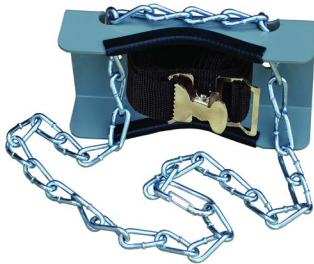

# IF YOU...

MIX IT. FILL IT. PACK IT. SHIP IT.

## Gas Cylinder Support Bracket w/Chain, 1 Cylinder Capacity, Wall Mount

*Product Category: Gas Cylinder Storage Brackets*

Part #	37BG43
Capacity	1 - Cylinder
Color	Gray
Material	Steel
Dimensions	8"L x 5"W x 3"H
Case Pack	1 ea.
Case Dimensions	9"L x 5"W x 3"H
Case Weight	9 lbs.
Country of Manufacture	United States
Model	35254
Weight	4 lbs.