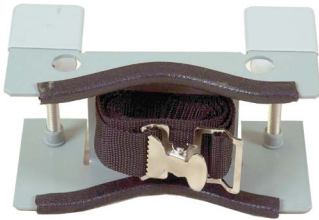

IF YOU...

MIX IT. FILL IT. PACK IT. SHIP IT.

WE HAVE A PRODUCT FOR YOU

Gas Cylinder Support Bracket, 1 Cylinder Capacity, Bench Mount

Product Category: Gas Cylinder Storage Brackets

Part #	37BG45
Capacity	1 - Cylinder
Color	Gray
Material	Steel
Dimensions	8"L x 5"W x 4"H
Case Pack	1 ea.
Case Dimensions	10"L x 6"W x 4"H
Case Weight	3 lbs.
Country of Manufacture	United States
Model	35258
Weight	3 lbs.