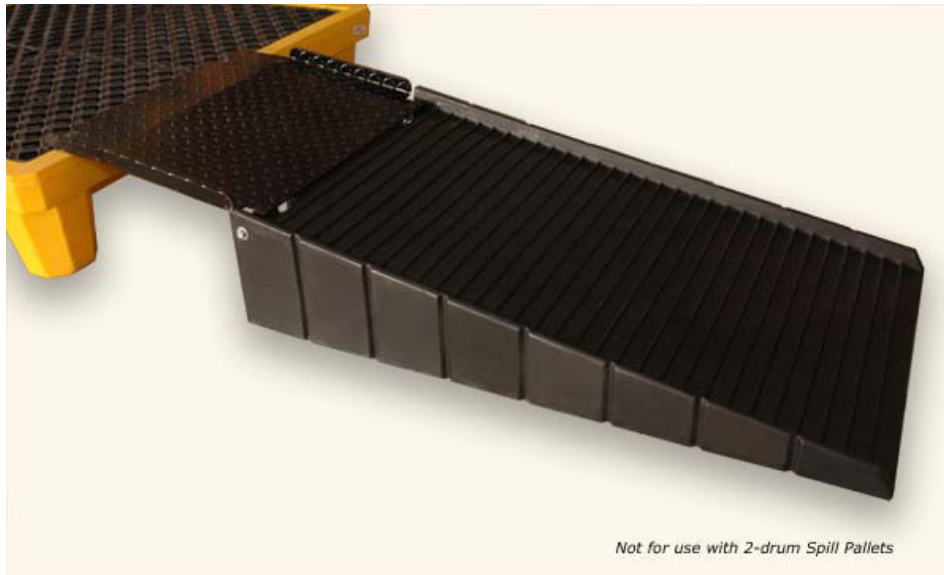

Part#: 37BHPR

LOADING RAMP FOR ULTRA HARD TOP P4

Dimensions: 70" x 28½" x 12" (1778 mm x 724 mm x 305 mm)

Weight: 73 lbs.

Capacity: 700 lbs.

Supplied By: **The Cary Company**
Ph: 630-629-6600
www.thecarycompany.com