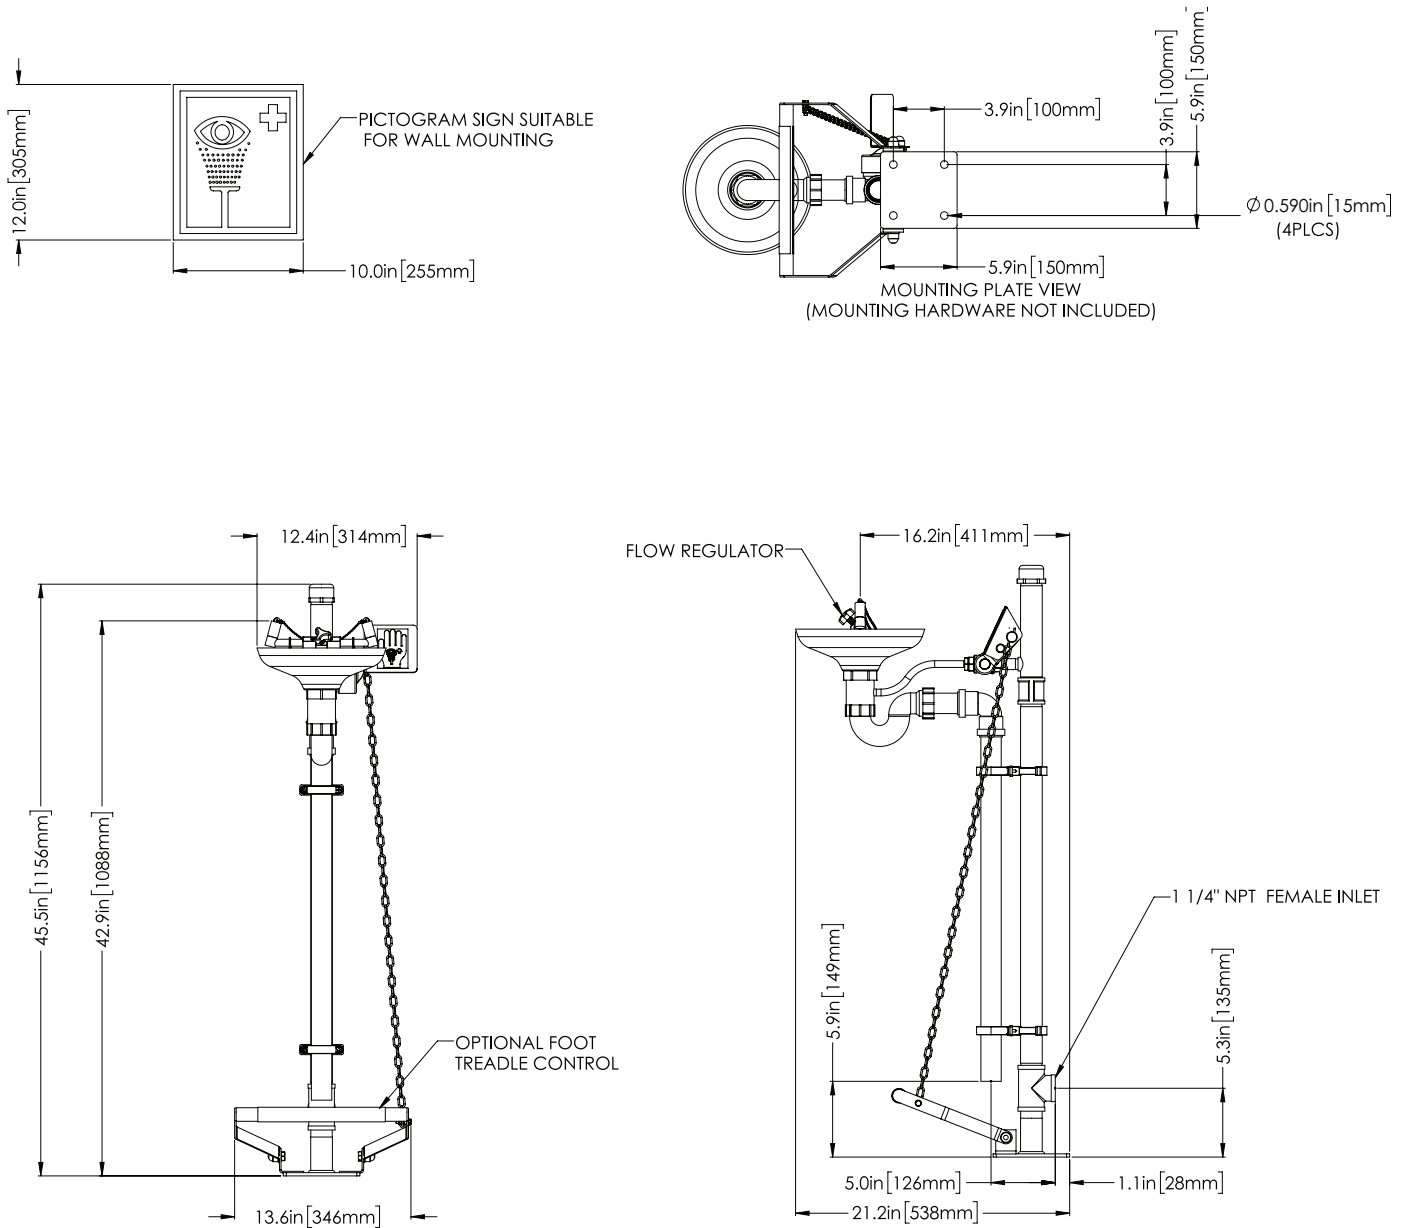

IF YOU...

MIX IT. FILL IT. PACK IT. SHIP IT.

WE HAVE A PRODUCT FOR YOU

Part # 37BK26

Eyewash Stations

Eyewash Station, Pedestal Mount,
Stainless Steel Pipe, Open ABS Bowl

The
CARYCOMPANY
Est. 1895

1195 W. Fullerton Ave. | Addison, IL 60101 | T: 630.629.6600 | F: 630.629.3690 | TheCaryCompany.com

Emergency Eye/Face Wash - Plumbed in Type: Pedestal Mounted

VARIATIONS IN MANUFACTURING AND ASSEMBLY ALLOW FOR $\pm 1/8$ IN [3MM] PER THREADED JOINT.