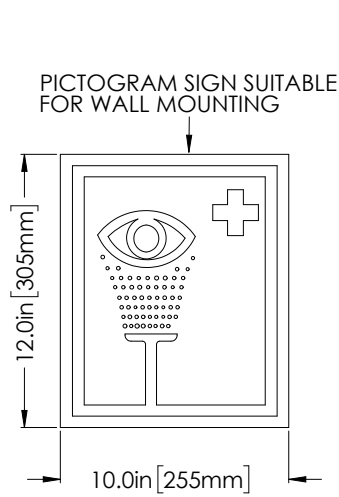

Emergency Eye/Face Wash - Plumbed in Type: Wall Mounted

TO COMPLY WITH ANSI Z358.1: EYE/FACE WASH NOZZLES SHALL BE POSITIONED 33 in [83.8 cm] TO 45 in [114.3 cm] FROM STANDING SURFACE. FLUSHING FLUID SHALL NOT EXCEED 8 in [20.3 cm] ABOVE NOZZLES.

VARIATIONS IN MANUFACTURING AND ASSEMBLY ALLOW FOR ±1/8 IN [3MM] PER THREADED JOINT.