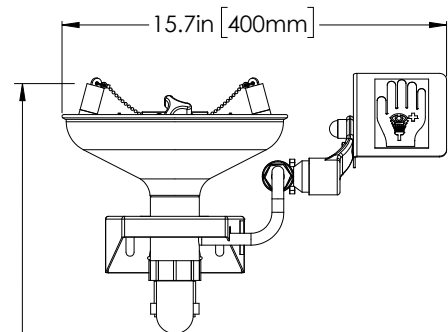

Emergency Eye/Face Wash - Plumbed in Type: Wall Mounted

TO COMPLY WITH ANSI Z358.1: EYE/FACE WASH NOZZLES SHALL BE POSITIONED 33 in [83.8 cm] TO 45 in [114.3 cm] FROM STANDING SURFACE. FLUSHING FLUID SHALL NOT EXCEED 8 in [20.3 cm] ABOVE NOZZLES.

VARIATIONS IN MANUFACTURING AND ASSEMBLY ALLOW FOR ±1/8 IN [3MM] PER THREADED JOINT.