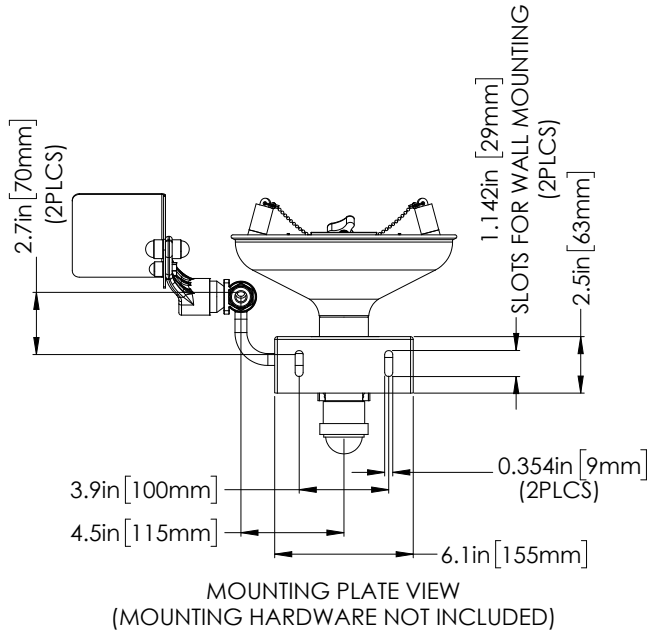

IF YOU...

MIX IT. FILL IT. PACK IT. SHIP IT.

WE HAVE A PRODUCT FOR YOU

Part # 37BK27

Eyewash Stations

Eyewash Station, Wall Mount,
Open Stainless Steel Bowl

The
CARYCOMPANY
Est. 1895

1195 W. Fullerton Ave. | Addison, IL 60101 | T: 630.629.6600 | F: 630.629.3690 | TheCaryCompany.com

Emergency Eye/Face Wash - Plumbed in Type: Wall Mounted

TO COMPLY WITH ANSI Z358.1: EYE/FACE WASH NOZZLES SHALL BE POSITIONED 33 in [83.8 cm] TO 45 in [114.3 cm] FROM STANDING SURFACE. FLUSHING FLUID SHALL NOT EXCEED 8 in [20.3 cm] ABOVE NOZZLES.

VARIATIONS IN MANUFACTURING AND ASSEMBLY ALLOW FOR ±1/8 IN [3MM] PER THREADED JOINT.