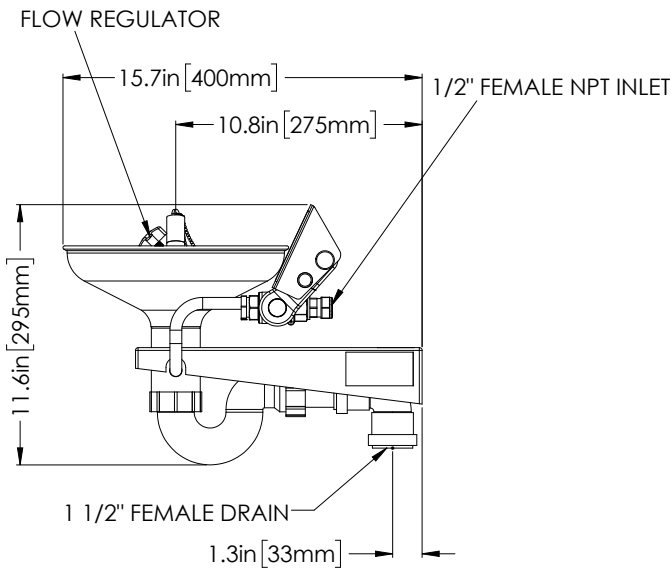

Emergency Eye/Face Wash - Plumbed in Type: Wall Mounted

TO COMPLY WITH ANSI Z358.1: EYE/FACE WASH NOZZLES SHALL BE POSITIONED 33 in [83.8 cm] TO 45 in [114.3 cm] FROM STANDING SURFACE. FLUSHING FLUID SHALL NOT EXCEED 8 in [20.3 cm] ABOVE NOZZLES.

VARIATIONS IN MANUFACTURING AND ASSEMBLY ALLOW FOR ±1/8 IN [3MM] PER THREADED JOINT.