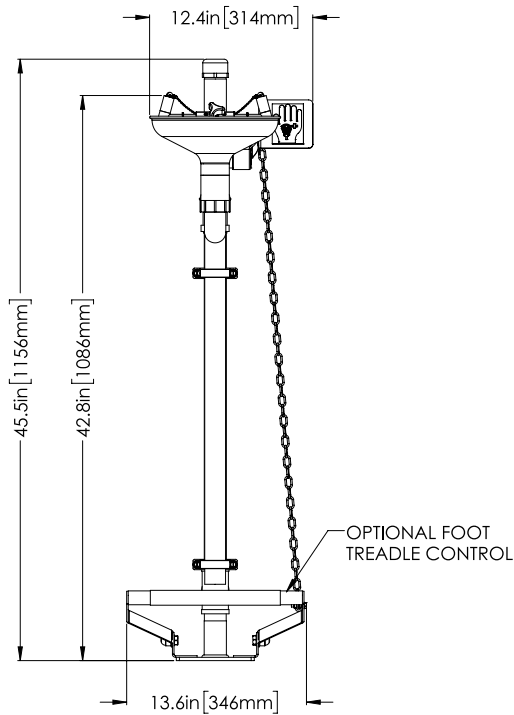

# WE HAVE A PRODUCT FOR YOU

Part # 37BK28

Eyewash Stations

Eyewash Station, Pedestal Mount,  
Galvanized Pipe, Open Stainless Steel Bowl

shown with optional treadle

The  
**CARY**COMPANY  
Est. 1895

1195 W. Fullerton Ave. | Addison, IL 60101 | T: 630.629.6600 | F: 630.629.3690 | [TheCaryCompany.com](http://TheCaryCompany.com)

Emergency Eye/Face Wash - Plumbed in Type: Pedestal Mounted

VARIATIONS IN MANUFACTURING AND ASSEMBLY ALLOW FOR ±1/8 IN [3MM] PER THREADED JOINT.