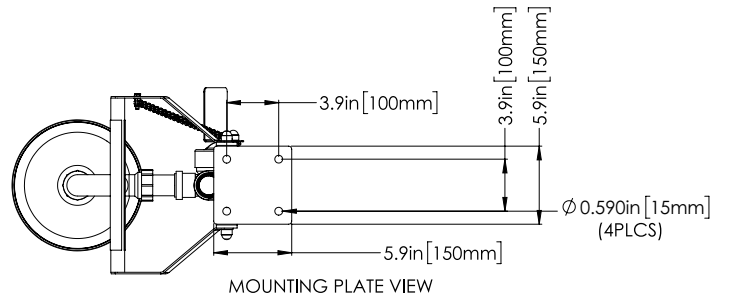

Emergency Eye/Face Wash - Plumbed in Type: Pedestal Mounted

VARIATIONS IN MANUFACTURING AND ASSEMBLY ALLOW FOR ±1/8 IN [3MM] PER THREADED JOINT.