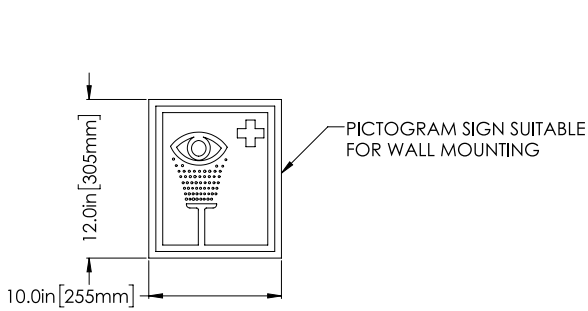

Emergency Eye/Face Wash - Plumbed in Type: Pedestal Mounted

VARIATIONS IN MANUFACTURING AND ASSEMBLY ALLOW FOR ±1/8 IN [3MM] PER THREADED JOINT.