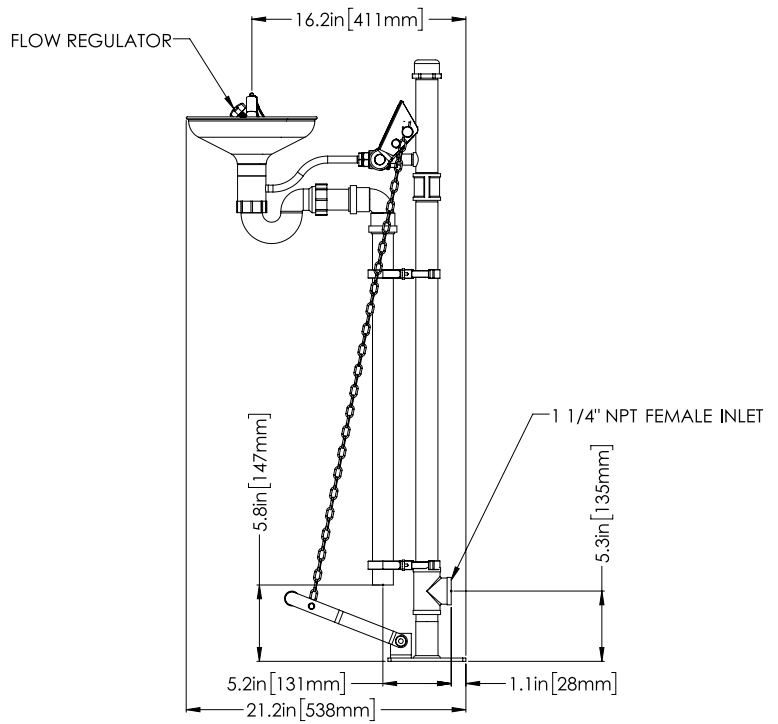

# WE HAVE A PRODUCT FOR YOU

Part # 37BK28

Eyewash Stations

Eyewash Station, Pedestal Mount,  
Galvanized Pipe, Open Stainless Steel Bowl

shown with optional treadle

The  
**CARY**COMPANY  
Est. 1895

1195 W. Fullerton Ave. | Addison, IL 60101 | T: 630.629.6600 | F: 630.629.3690 | [TheCaryCompany.com](http://TheCaryCompany.com)

Emergency Eye/Face Wash - Plumbed in Type: Pedestal Mounted

VARIATIONS IN MANUFACTURING AND ASSEMBLY ALLOW FOR ±1/8 IN [3MM] PER THREADED JOINT.