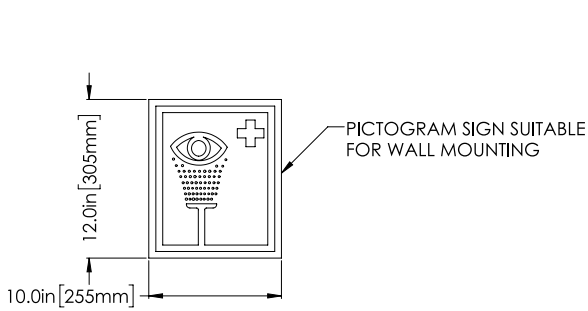

IF YOU...

MIX IT. FILL IT. PACK IT. SHIP IT.

WE HAVE A PRODUCT FOR YOU

Part # 37BK29

Eyewash Stations

Eyewash Station, Pedestal Mount,
Stainless Steel Pipe, Open Stainless Steel Bowl

shown with optional treadle

The
CARYCOMPANY
Est. 1895

1195 W. Fullerton Ave. | Addison, IL 60101 | T: 630.629.6600 | F: 630.629.3690 | TheCaryCompany.com

Emergency Eye/Face Wash - Plumbed in Type: Pedestal Mounted

VARIATIONS IN MANUFACTURING AND ASSEMBLY ALLOW FOR ±1/8 IN [3MM] PER THREADED JOINT.