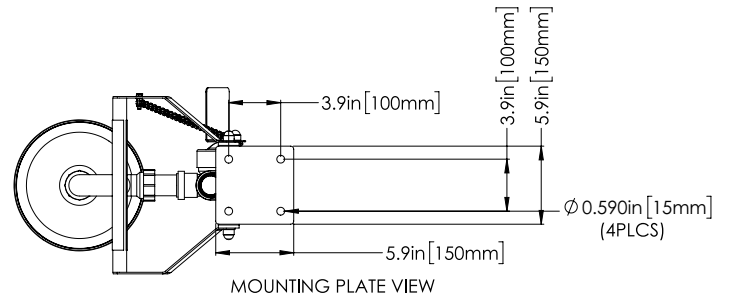

IF YOU...

MIX IT. FILL IT. PACK IT. SHIP IT.

WE HAVE A PRODUCT FOR YOU

Part # 37BK29

Eyewash Stations

Eyewash Station, Pedestal Mount,
Stainless Steel Pipe, Open Stainless Steel Bowl

shown with optional treadle

The
CARYCOMPANY
Est. 1895

1195 W. Fullerton Ave. | Addison, IL 60101 | T: 630.629.6600 | F: 630.629.3690 | TheCaryCompany.com

Emergency Eye/Face Wash - Plumbed in Type: Pedestal Mounted

VARIATIONS IN MANUFACTURING AND ASSEMBLY ALLOW FOR ±1/8 IN [3MM] PER THREADED JOINT.