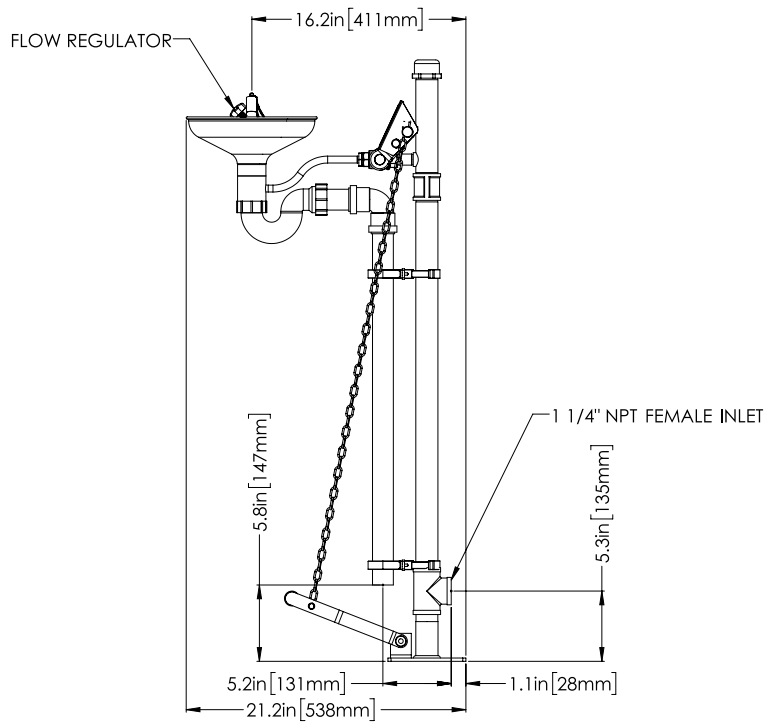

IF YOU...

MIX IT. FILL IT. PACK IT. SHIP IT.

WE HAVE A PRODUCT FOR YOU

Part # 37BK29

Eyewash Stations

Eyewash Station, Pedestal Mount,
Stainless Steel Pipe, Open Stainless Steel Bowl

shown with optional treadle

The
CARYCOMPANY
Est. 1895

1195 W. Fullerton Ave. | Addison, IL 60101 | T: 630.629.6600 | F: 630.629.3690 | TheCaryCompany.com

Emergency Eye/Face Wash - Plumbed in Type: Pedestal Mounted

VARIATIONS IN MANUFACTURING AND ASSEMBLY ALLOW FOR ±1/8 IN [3MM] PER THREADED JOINT.