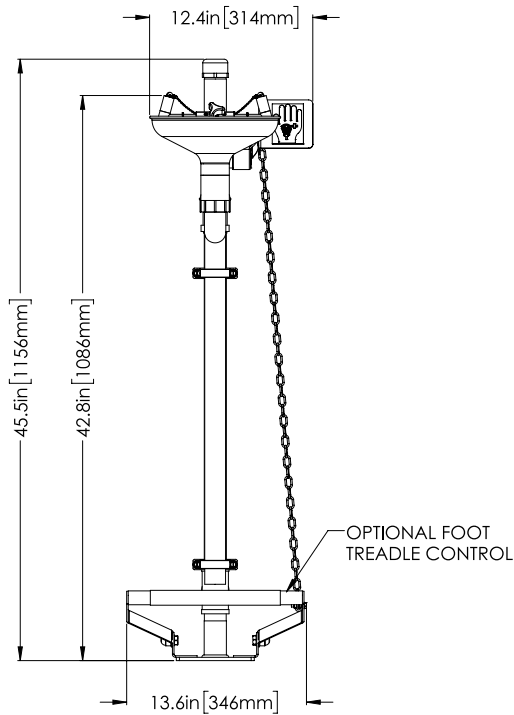

IF YOU...

MIX IT. FILL IT. PACK IT. SHIP IT.

WE HAVE A PRODUCT FOR YOU

Part # 37BK29

Eyewash Stations

Eyewash Station, Pedestal Mount,
Stainless Steel Pipe, Open Stainless Steel Bowl

shown with optional treadle

The
CARYCOMPANY
Est. 1895

1195 W. Fullerton Ave. | Addison, IL 60101 | T: 630.629.6600 | F: 630.629.3690 | TheCaryCompany.com

Emergency Eye/Face Wash - Plumbed in Type: Pedestal Mounted

VARIATIONS IN MANUFACTURING AND ASSEMBLY ALLOW FOR ±1/8 IN [3MM] PER THREADED JOINT.