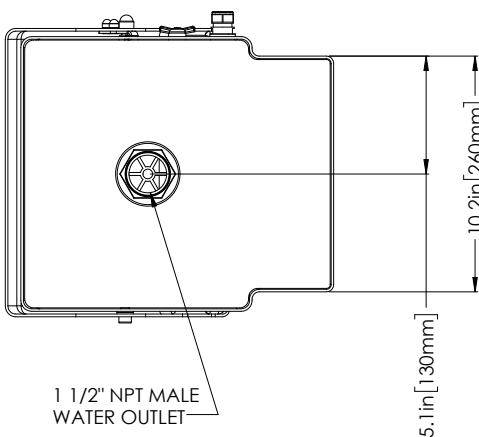

IF YOU...

MIX IT. FILL IT. PACK IT. SHIP IT.

WE HAVE A **PRODUCT** FOR YOU

Part # 37BK30

Eyewash Stations

Eyewash Station, Wall Mount,
Closed ABS Bowl

The
CARYCOMPANY
Est. 1895

1195 W. Fullerton Ave. | Addison, IL 60101 | T: 630.629.6600 | F: 630.629.3690 | TheCaryCompany.com

Emergency Eye/Face Wash - Plumbed in Type: Wall Mounted

TO COMPLY WITH ANSI Z358.1: EYE/FACE WASH NOZZLES SHALL BE POSITIONED 33 in [83.8 cm] TO 45 in [114.3 cm] FROM STANDING SURFACE. FLUSHING FLUID SHALL NOT EXCEED 8 in [20.3 cm] ABOVE NOZZLES.

MOUNTING VIEW
(MOUNTING HARDWARE NOT INCLUDED)

VARIATIONS IN MANUFACTURING AND ASSEMBLY ALLOW FOR ±1/8 in [3 mm] PER THREADED JOINT.