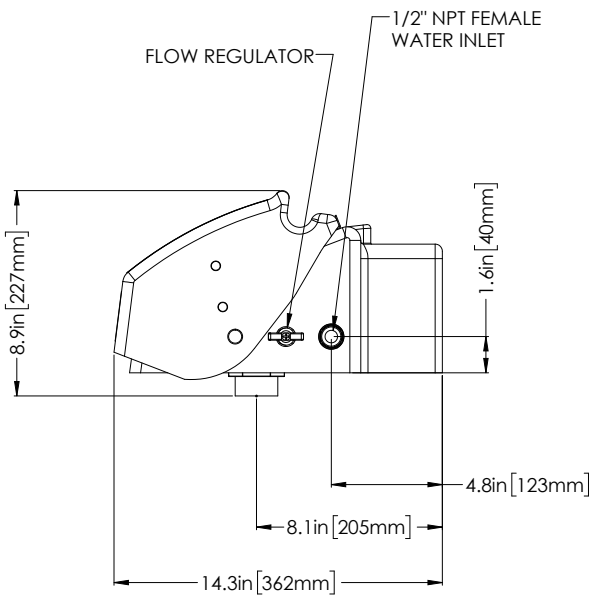

IF YOU...

MIX IT. FILL IT. PACK IT. SHIP IT.

WE HAVE A **PRODUCT** FOR YOU

Part # 37BK30

Eyewash Stations

Eyewash Station, Wall Mount,
Closed ABS Bowl

The
CARYCOMPANY
Est. 1895

1195 W. Fullerton Ave. | Addison, IL 60101 | T: 630.629.6600 | F: 630.629.3690 | TheCaryCompany.com

Emergency Eye/Face Wash - Plumbed in Type: Wall Mounted

TO COMPLY WITH ANSI Z358.1: EYE/FACE WASH NOZZLES SHALL BE POSITIONED 33 in [83.8 cm] TO 45 in [114.3 cm] FROM STANDING SURFACE. FLUSHING FLUID SHALL NOT EXCEED 8 in [20.3 cm] ABOVE NOZZLES.

MOUNTING VIEW
(MOUNTING HARDWARE NOT INCLUDED)

VARIATIONS IN MANUFACTURING AND ASSEMBLY ALLOW FOR ±1/8 in [3 mm] PER THREADED JOINT.