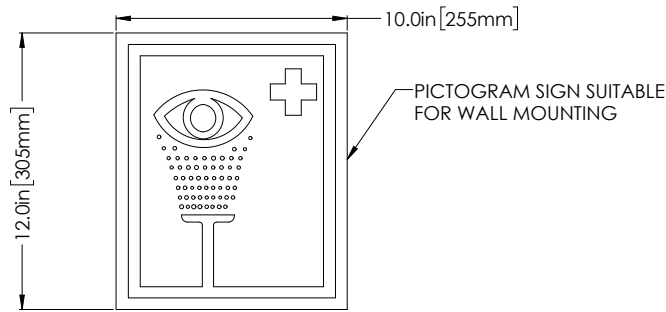

Emergency Eye/Face Wash - Plumbed in Type: Wall Mounted

TO COMPLY WITH ANSI Z358.1: EYE/FACE WASH NOZZLES SHALL BE POSITIONED 33 in [83.8 cm] TO 45 in [114.3 cm] FROM STANDING SURFACE. FLUSHING FLUID SHALL NOT EXCEED 8 in [20.3 cm] ABOVE NOZZLES.

MOUNTING VIEW
(MOUNTING HARDWARE NOT INCLUDED)

VARIATIONS IN MANUFACTURING AND ASSEMBLY ALLOW FOR ±1/8 in [3 mm] PER THREADED JOINT.