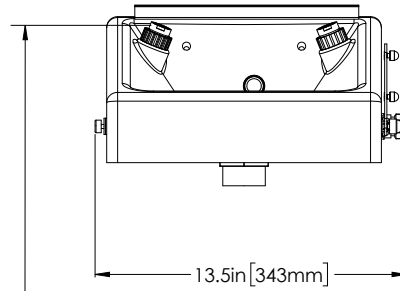

Emergency Eye/Face Wash - Plumbed in Type: Wall Mounted

TO COMPLY WITH ANSI Z358.1: EYE/FACE WASH NOZZLES SHALL BE POSITIONED 33 in [83.8 cm] TO 45 in [114.3 cm] FROM STANDING SURFACE. FLUSHING FLUID SHALL NOT EXCEED 8 in [20.3 cm] ABOVE NOZZLES.

MOUNTING VIEW
(MOUNTING HARDWARE NOT INCLUDED)

VARIATIONS IN MANUFACTURING AND ASSEMBLY ALLOW FOR ±1/8 in [3 mm] PER THREADED JOINT.