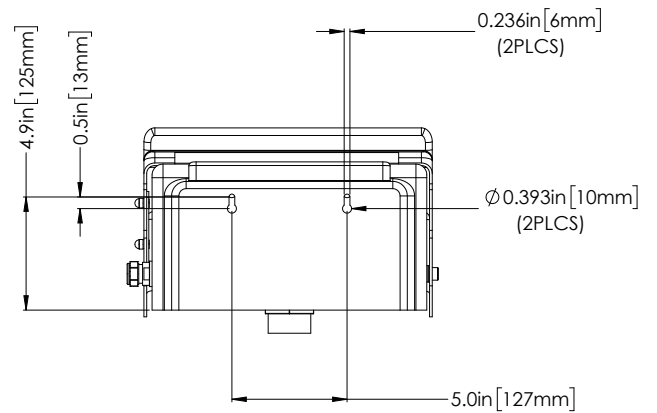

Emergency Eye/Face Wash - Plumbed in Type: Wall Mounted

TO COMPLY WITH ANSI Z358.1: EYE/FACE WASH NOZZLES SHALL BE POSITIONED 33 in [83.8 cm] TO 45 in [114.3 cm] FROM STANDING SURFACE. FLUSHING FLUID SHALL NOT EXCEED 8 in [20.3 cm] ABOVE NOZZLES.

MOUNTING VIEW
(MOUNTING HARDWARE NOT INCLUDED)

VARIATIONS IN MANUFACTURING AND ASSEMBLY ALLOW FOR ±1/8 in [3 mm] PER THREADED JOINT.