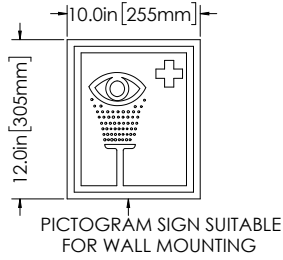

Emergency Eye/Face Wash - Plumbed in Type: Pedestal Mounted

VARIATIONS IN MANUFACTURING AND ASSEMBLY
ALLOW FOR ±1/8 IN [3MM] PER THREADED JOINT.

FLOOR MOUNTING PLATE VIEW
(MOUNTING HARDWARE NOT INCLUDED)