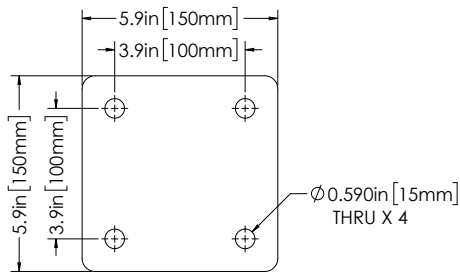

Emergency Eye/Face Wash - Plumbed in Type: Pedestal Mounted

VARIATIONS IN MANUFACTURING AND ASSEMBLY
ALLOW FOR ±1/8 IN [3MM] PER THREADED JOINT.

FLOOR MOUNTING PLATE VIEW
(MOUNTING HARDWARE NOT INCLUDED)