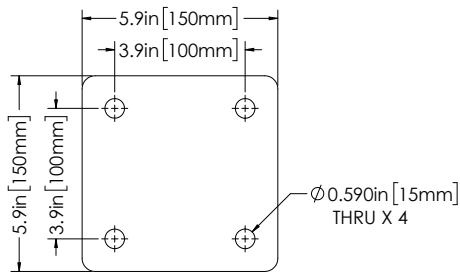

Emergency Eye/Face Wash - Plumbed in Type: Pedestal Mounted

VARIATIONS IN MANUFACTURING AND ASSEMBLY  
ALLOW FOR ±1/8 IN [3MM] PER THREADED JOINT.

FLOOR MOUNTING PLATE VIEW  
(MOUNTING HARDWARE NOT INCLUDED)