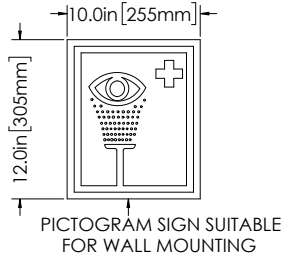

Emergency Eye/Face Wash - Plumbed in Type: Pedestal Mounted

VARIATIONS IN MANUFACTURING AND ASSEMBLY  
ALLOW FOR ±1/8 IN [3MM] PER THREADED JOINT.

FLOOR MOUNTING PLATE VIEW  
(MOUNTING HARDWARE NOT INCLUDED)