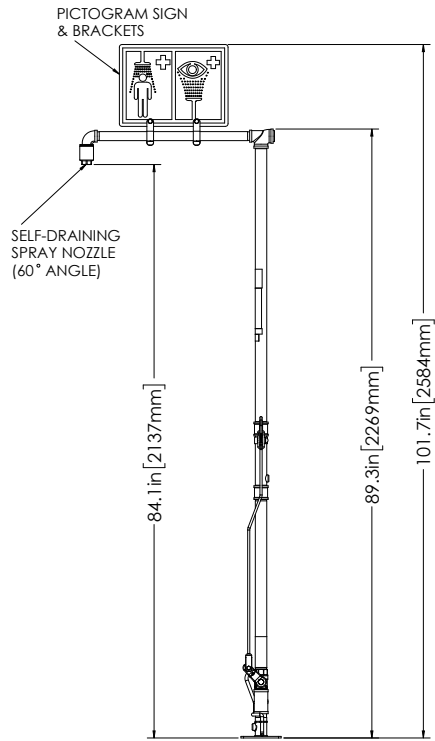

## Self-Draining Drench Safety Shower, Floor Mount, Stainless Steel Pipe

The  
**CARY**COMPANY  
Est. 1895

**SD18G**  
**SD18GS**

Product Data Sheet - G.A. Drawings

**Outdoor Emergency Safety Shower Type: Self-Draining, Drench**

VARIATIONS IN MANUFACTURING AND ASSEMBLY  
 ALLOW FOR ±1/8 IN [3MM]± PER THREADED JOINT.

DETAIL A  
 SCALE 1 : 2

MOUNTING PLATE VIEW  
 (MOUNTING HARDWARE NOT INCLUDED)