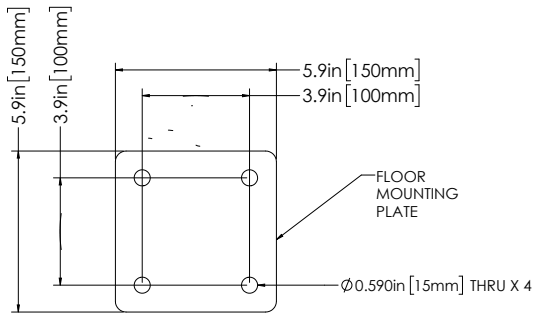

## Self-Draining Drench Safety Shower, Floor Mount, Stainless Steel Pipe

The  
**CARY**COMPANY  
Est. 1895

**SD18G**  
**SD18GS**

Product Data Sheet - G.A. Drawings

**Outdoor Emergency Safety Shower Type: Self-Draining, Drench**

VARIATIONS IN MANUFACTURING AND ASSEMBLY  
 ALLOW FOR ±1/8 IN [3MM]± PER THREADED JOINT.

DETAIL A  
 SCALE 1 : 2

MOUNTING PLATE VIEW  
 (MOUNTING HARDWARE NOT INCLUDED)