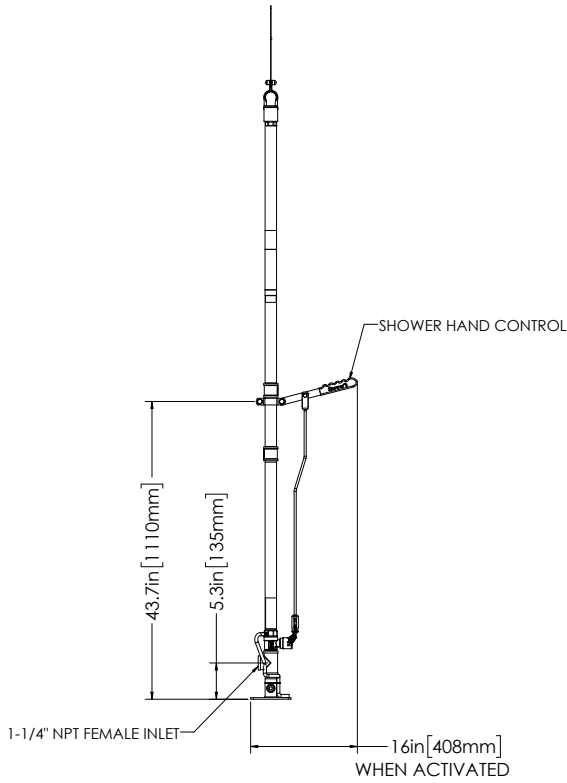

## Self-Draining Drench Safety Shower, Floor Mount, Stainless Steel Pipe

The  
**CARY**COMPANY  
Est. 1895

**SD18G**  
**SD18GS**

Product Data Sheet - G.A. Drawings

**Outdoor Emergency Safety Shower Type: Self-Draining, Drench**

VARIATIONS IN MANUFACTURING AND ASSEMBLY  
 ALLOW FOR ±1/8 IN [3MM]± PER THREADED JOINT.

DETAIL A  
 SCALE 1 : 2

MOUNTING PLATE VIEW  
 (MOUNTING HARDWARE NOT INCLUDED)