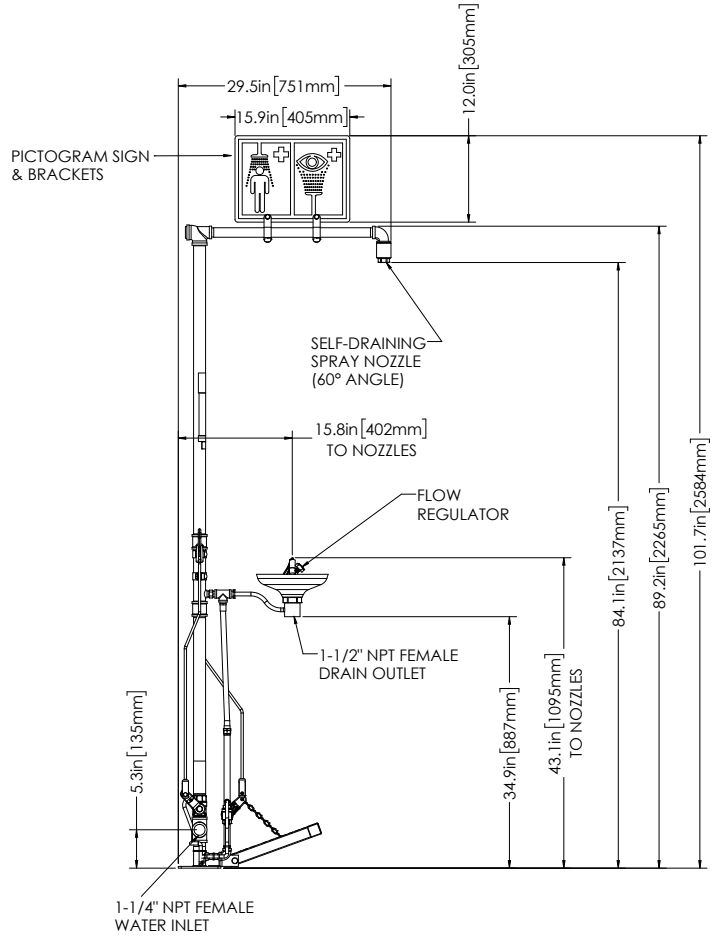

IF YOU...

MIX IT. FILL IT. PACK IT. SHIP IT.

WE HAVE A PRODUCT FOR YOU

Part # 37BK64

Combination Units

Self-Draining Combination Safety Shower w/ Eyewash Station, Floor Mount, Open ABS Bowl, Stainless Steel Pipe

shown with optional treadle

The
CARYCOMPANY
Est. 1895

SD18G75G
SD18GS75G

Product Data Sheet - G.A. Drawings

Outdoor Emergency Safety Shower Type: Self-Draining, Combination

VARIATIONS IN MANUFACTURING AND ASSEMBLY ALLOW FOR ±1/8 in [3 mm] PER THREAD JOINT.