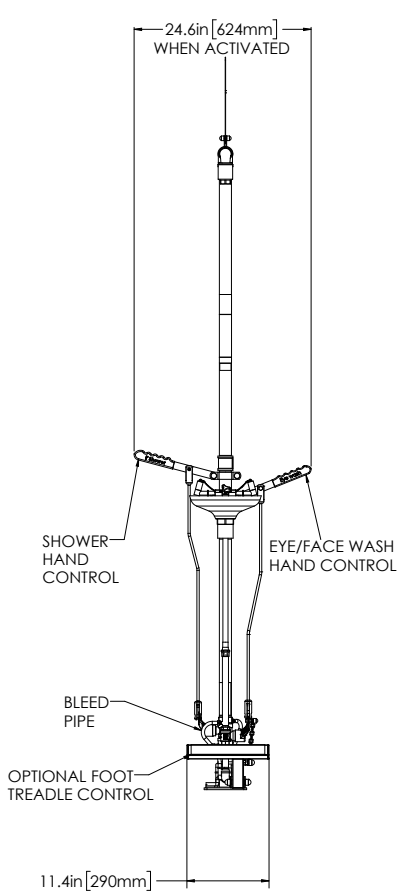

IF YOU...

MIX IT. FILL IT. PACK IT. SHIP IT.

WE HAVE A PRODUCT FOR YOU

Part # 37BK64

Combination Units

Self-Draining Combination Safety Shower w/ Eyewash Station, Floor Mount, Open ABS Bowl, Stainless Steel Pipe

shown with optional treadle

The
CARYCOMPANY
Est. 1895

SD18G75G
SD18GS75G

Product Data Sheet - G.A. Drawings

Outdoor Emergency Safety Shower Type: Self-Draining, Combination

VARIATIONS IN MANUFACTURING AND ASSEMBLY ALLOW FOR ±1/8 in [3 mm] PER THREAD JOINT.