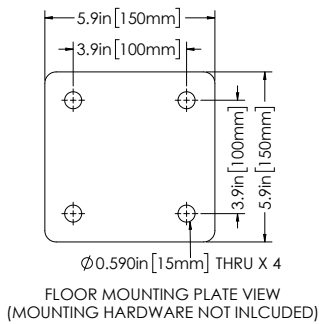

IF YOU...

MIX IT. FILL IT. PACK IT. SHIP IT.

WE HAVE A PRODUCT FOR YOU

Part # 37BK64

Combination Units

Self-Draining Combination Safety Shower w/ Eyewash Station, Floor Mount, Open ABS Bowl, Stainless Steel Pipe

shown with optional treadle

The
CARYCOMPANY
Est. 1895

SD18G75G
SD18GS75G

Product Data Sheet - G.A. Drawings

Outdoor Emergency Safety Shower Type: Self-Draining, Combination

VARIATIONS IN MANUFACTURING AND ASSEMBLY ALLOW FOR ±1/8 in [3 mm] PER THREAD JOINT.