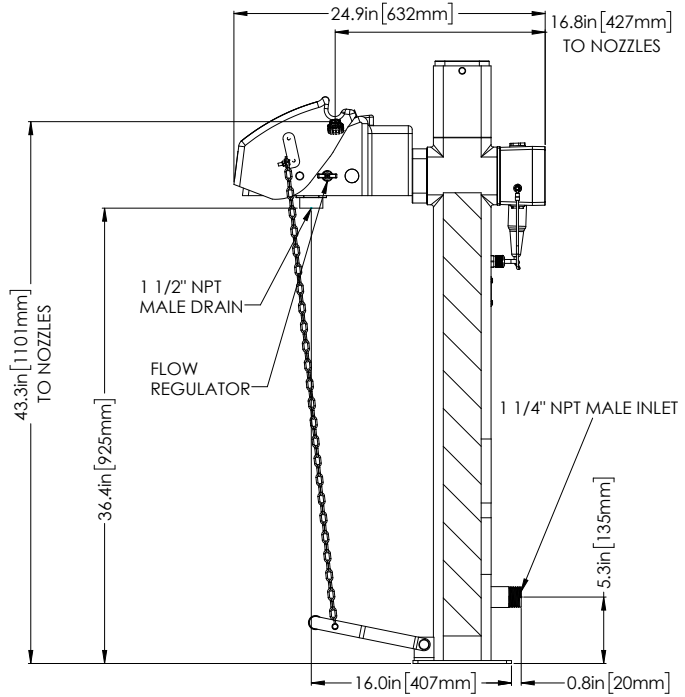

IF YOU...

MIX IT. FILL IT. PACK IT. SHIP IT.

WE HAVE A **PRODUCT** FOR YOU

Part # 37BK72

Eyewash Stations

Freeze Protected Emergency Eyewash Station,
Pedestal Mount, Closed ABS Bowl,
Stainless Steel Pipe, 120v, C1D2

shown with optional treadle

The
CARYCOMPANY
Est. 1895

1195 W. Fullerton Ave. | Addison, IL 60101 | T: 630.629.6600 | F: 630.629.3690 | TheCaryCompany.com

**H45GP-1H, H45GSP-1H
 H45GP-2H, H45GSP-2H**

Product Data Sheet - G.A. Drawings

Emergency Eye/Face Wash - Plumbed in Type: Freeze Protected, Pedestal Mounted

VARIATIONS IN MANUFACTURING AND ASSEMBLY
 ALLOW FOR $\pm 1/8$ in [3 mm] PER THREADED JOINT.