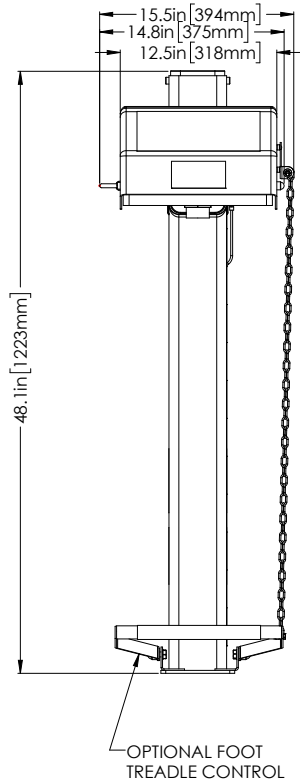

IF YOU...

MIX IT. FILL IT. PACK IT. SHIP IT.

WE HAVE A **PRODUCT** FOR YOU

Part # 37BK72

Eyewash Stations

Freeze Protected Emergency Eyewash Station,
Pedestal Mount, Closed ABS Bowl,
Stainless Steel Pipe, 120v, C1D2

shown with optional treadle

The
CARYCOMPANY
Est. 1895

1195 W. Fullerton Ave. | Addison, IL 60101 | T: 630.629.6600 | F: 630.629.3690 | TheCaryCompany.com

**H45GP-1H, H45GSP-1H
 H45GP-2H, H45GSP-2H**

Product Data Sheet - G.A. Drawings

Emergency Eye/Face Wash - Plumbed in Type: Freeze Protected, Pedestal Mounted

VARIATIONS IN MANUFACTURING AND ASSEMBLY
 ALLOW FOR $\pm 1/8$ in [3 mm] PER THREADED JOINT.