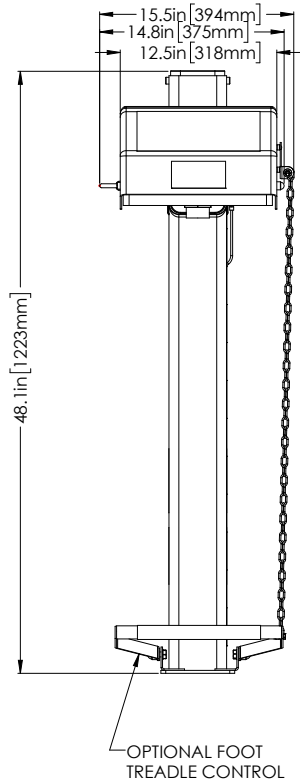

IF YOU...

MIX IT. FILL IT. PACK IT. SHIP IT.

WE HAVE A **PRODUCT** FOR YOU

Part # 37BK74

Eyewash Stations

Freeze Protected Emergency Eyewash Station,
Pedestal Mount, Closed ABS Bowl, Stainless Steel
Pipe, 240v, C1D2

shown with optional treadle

The
CARYCOMPANY
Est. 1895

**H45GP-1H, H45GSP-1H
 H45GP-2H, H45GSP-2H**

Product Data Sheet - G.A. Drawings

Emergency Eye/Face Wash - Plumbed in Type: Freeze Protected, Pedestal Mounted

VARIATIONS IN MANUFACTURING AND ASSEMBLY
 ALLOW FOR ±1/8 in [3 mm] PER THREADED JOINT.