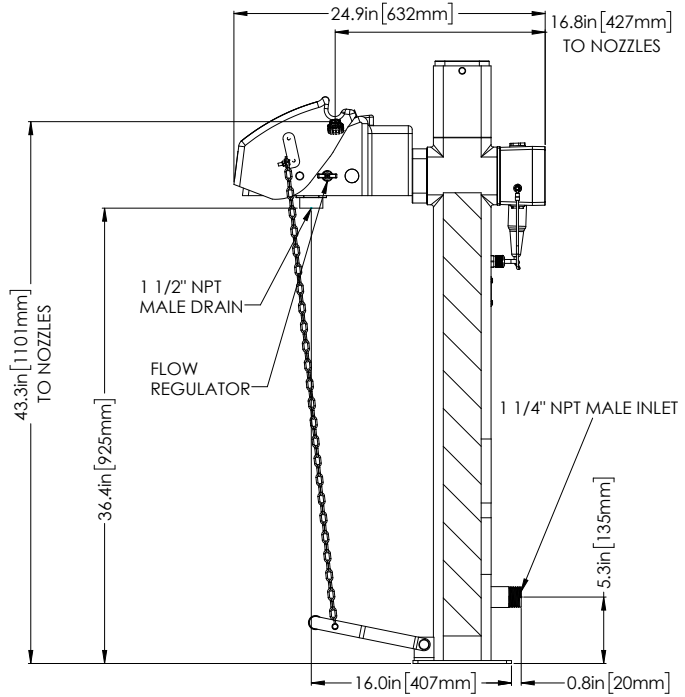

IF YOU...

MIX IT. FILL IT. PACK IT. SHIP IT.

WE HAVE A **PRODUCT** FOR YOU

Part # 37BK74

Eyewash Stations

Freeze Protected Emergency Eyewash Station,
Pedestal Mount, Closed ABS Bowl, Stainless Steel
Pipe, 240v, C1D2

shown with optional treadle

The
CARYCOMPANY
Est. 1895

**H45GP-1H, H45GSP-1H
 H45GP-2H, H45GSP-2H**

Product Data Sheet - G.A. Drawings

Emergency Eye/Face Wash - Plumbed in Type: Freeze Protected, Pedestal Mounted

VARIATIONS IN MANUFACTURING AND ASSEMBLY
 ALLOW FOR ±1/8 in [3 mm] PER THREADED JOINT.