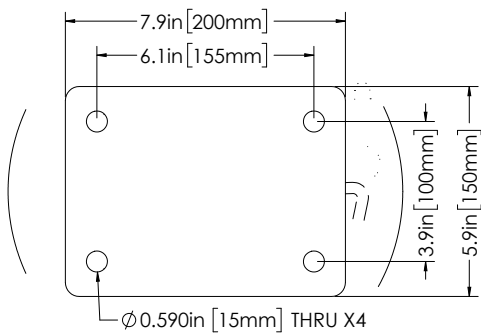

H5G-1H, H5GS-1H  
H5G-2H, H5GS-2H

Product Data Sheet - G.A. Drawings

**Outdoor Emergency Safety Shower Type: Freeze Protected, Drench**

MOUNTING PLATE VIEW  
(MOUNTING HARDWARE NOT INCLUDED)

VARIATIONS IN MANUFACTURING AND ASSEMBLY  
ALLOW FOR ±1/8 IN [3MM] PER THREADED JOINT.