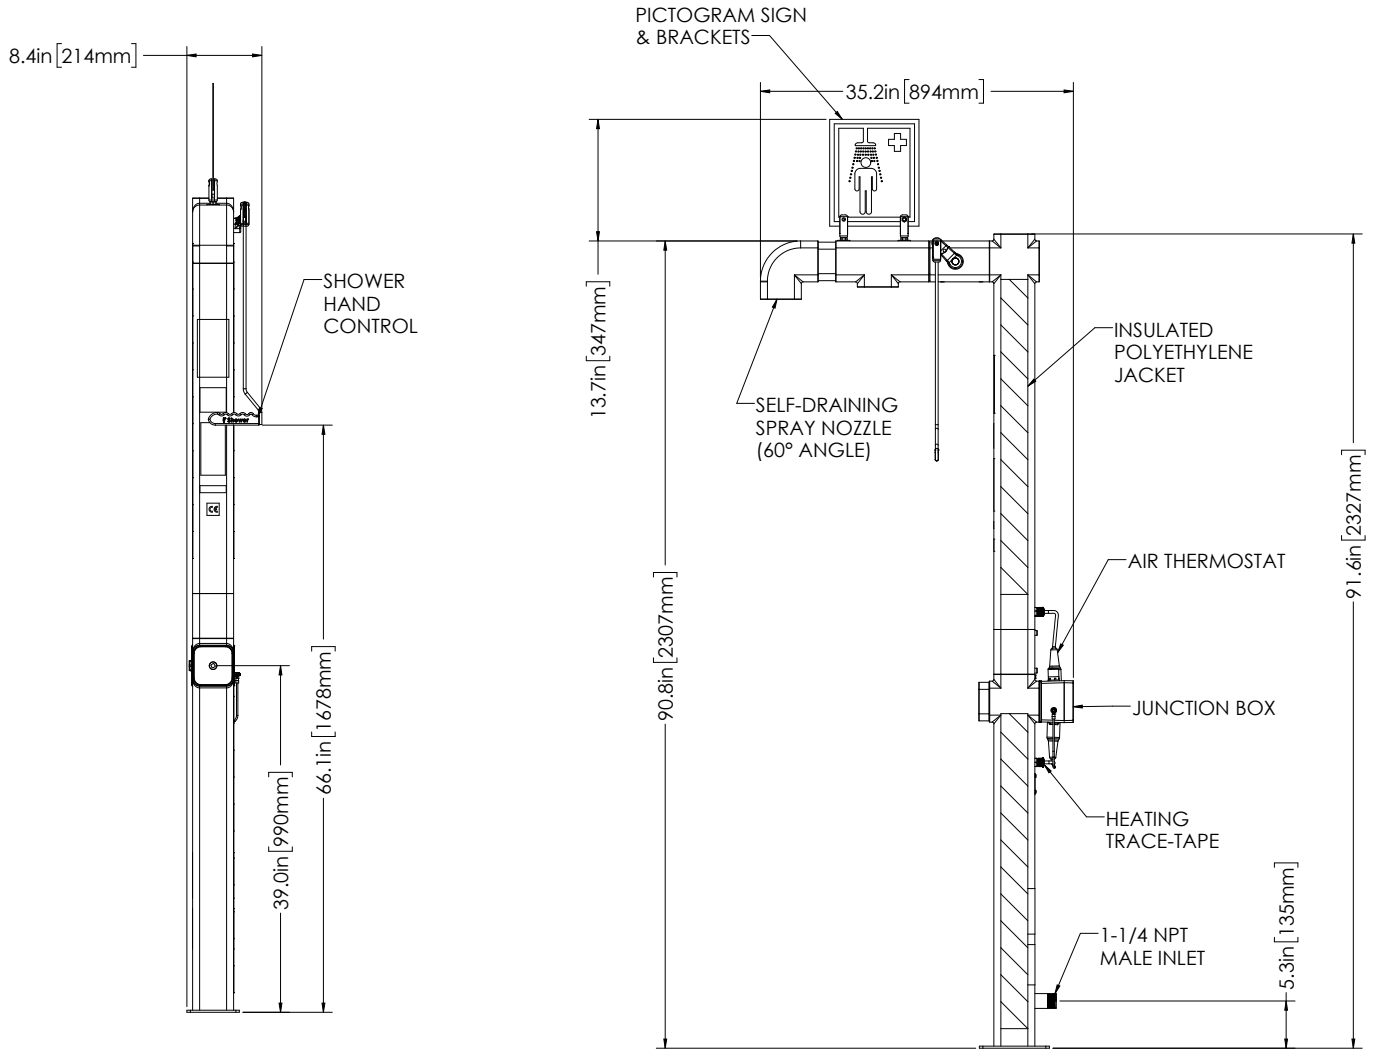

# WE HAVE A PRODUCT FOR YOU

Part # 37BK77

Safety Showers

Freeze Protected Drench Safety Shower,  
Floor Mount, Galvanized Pipe, 240v, C1D2

The  
**CARY**COMPANY  
Est. 1895

1195 W. Fullerton Ave. | Addison, IL 60101 | T: 630.629.6600 | F: 630.629.3690 | [TheCaryCompany.com](http://TheCaryCompany.com)

H5G-1H, H5GS-1H  
H5G-2H, H5GS-2H

Product Data Sheet - G.A. Drawings

**Outdoor Emergency Safety Shower Type: Freeze Protected, Drench**

MOUNTING PLATE VIEW  
(MOUNTING HARDWARE NOT INCLUDED)

VARIATIONS IN MANUFACTURING AND ASSEMBLY  
ALLOW FOR ±1/8 IN [3MM] PER THREADED JOINT.