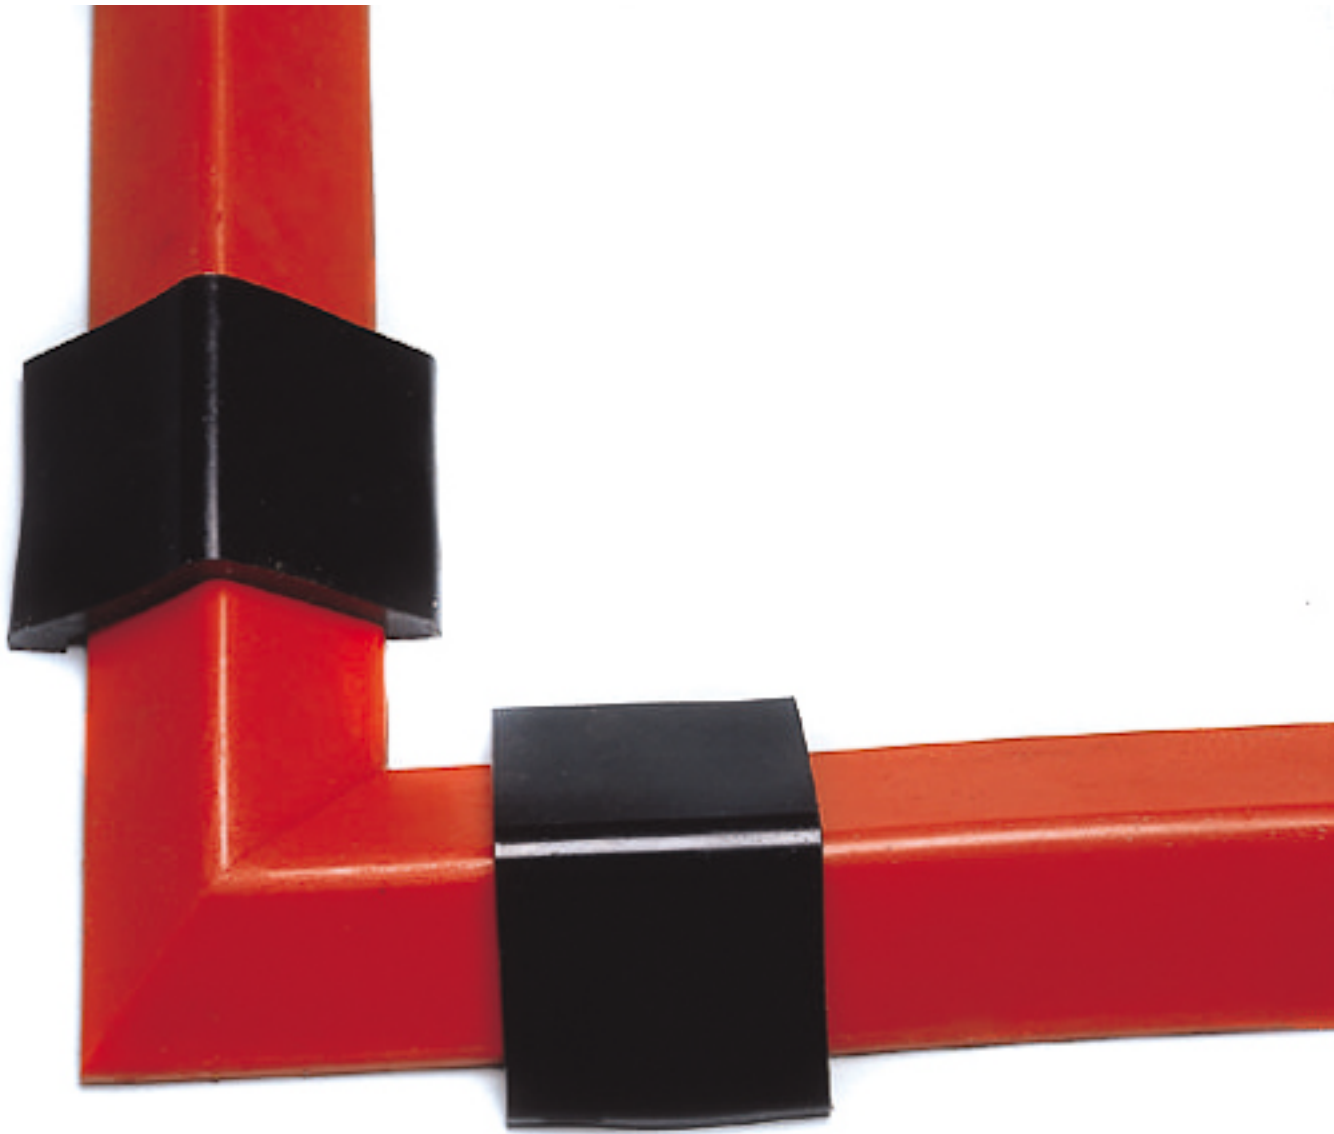

Part#: 37BSBR

Part#
37BSBR

Description
2102 Corners for Ultra Spill Berms

#/Case
100 / Pallet

Supplied By: **The Cary Company**
Ph: 630-629-6600
www.thecarycompany.com