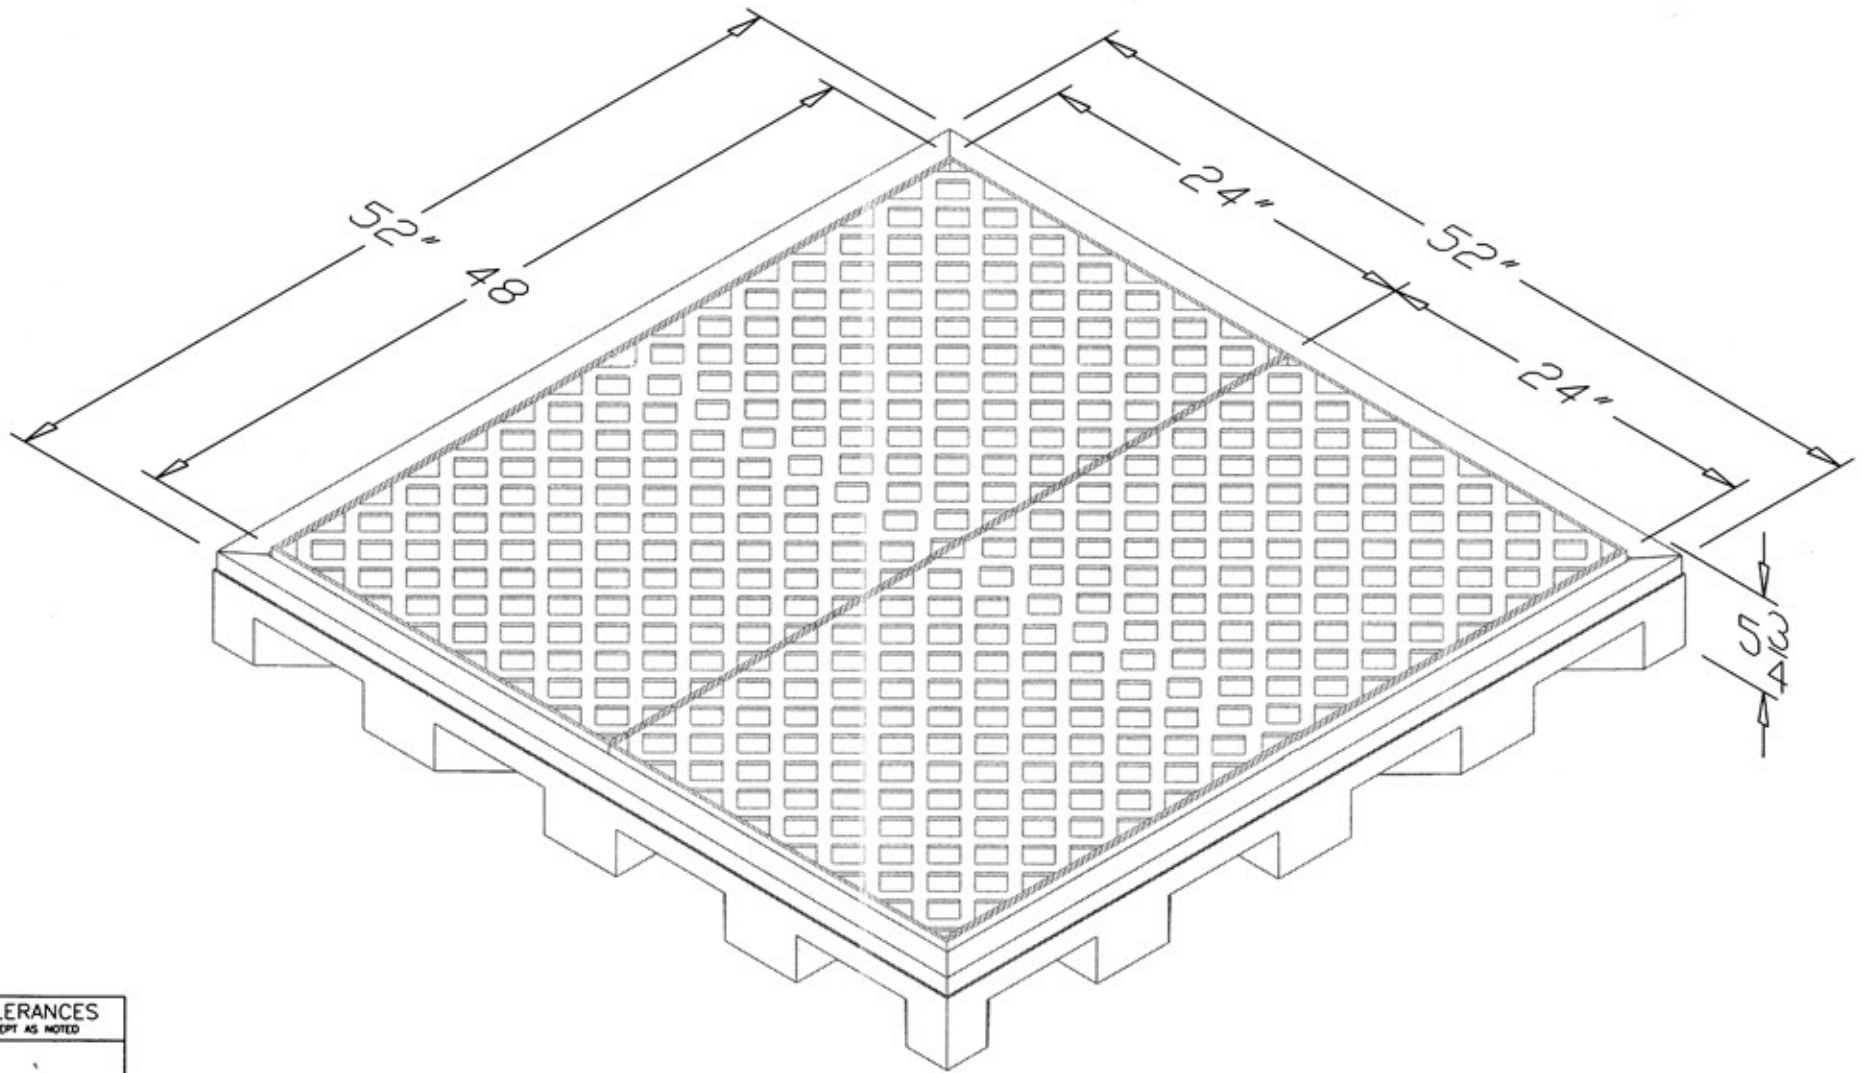

# WE HAVE A PRODUCT FOR YOU

Part #	37BSP4
Color	Yellow/Black
Material	PE
Capacity	4-Drum Unit
Spill Capacity	44 gal.
Load Capacity	6,000 lbs.
Dimensions	52" x 52" x 5.75"
Model	UltraTech 1072

**TOLERANCES**  
 EXCEPT AS NOTED

Plastic Parts  
 Tolerance is  
 $\pm 1.5$  percent

INITIAL ISSUE				LMB 9/7/96		SCALE: NONE	DESIGNED BY: L. M. BERCE		Ultra-SpillDeck		SHEET NO.
PROJECT NO.				APPROVED:		PROJECT NO.	DRAWN BY: D. POTTS		P4 Module		OF
SYMBOL DESCRIPTION				PREP BY:		FILE NAME: NSP\4dtd	CHECKED BY: L. M. BERCE		P/N 1072		9
									o) Showing Hidden Lines		0