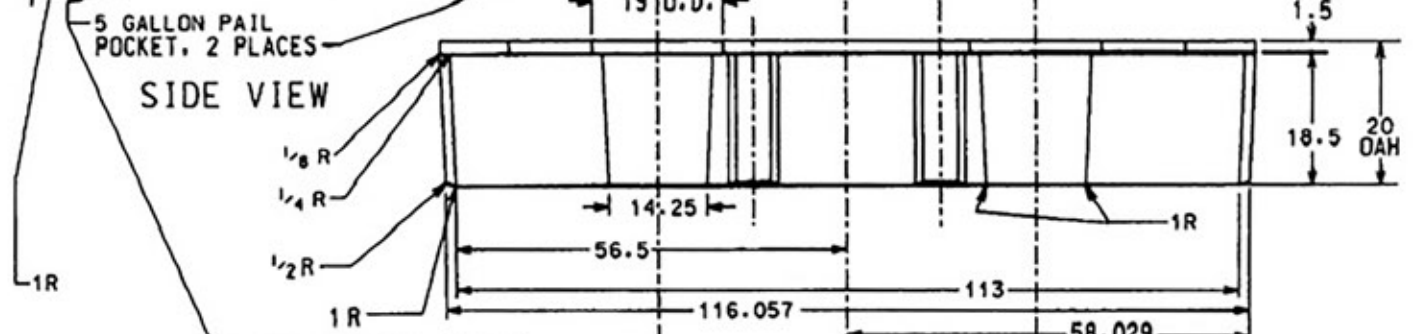

New

Dimensions

118"W x 77.5"D x 20"H

NOTES: FOR SECTION VIEWS SEE DRAWING NO. PD-964-5
 RADII NOT SHOWN FOR DIMENSIONAL CLARITY.

PART
 Ⓢ

SIDE VIEW

TOP VIEW

SIDE VIEW

BOTTOM VIEW

MATERIAL: POLYETHYLENE