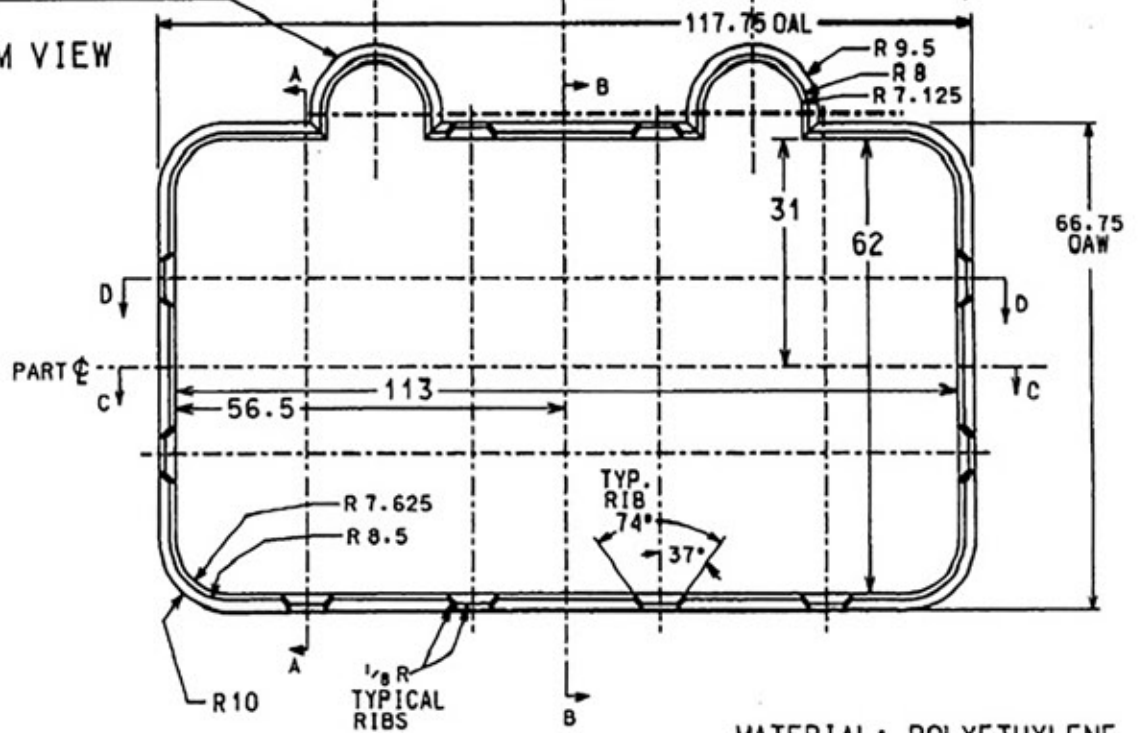

New

Dimensions

118"W x 77.5"D x 20"H

NOTES: FOR SECTION VIEWS SEE DRAWING NO. PD-964-5
 RADII NOT SHOWN FOR DIMENSIONAL CLARITY.

PART
 Ⓢ

SIDE VIEW

TOP VIEW

SIDE VIEW

BOTTOM VIEW

MATERIAL: POLYETHYLENE