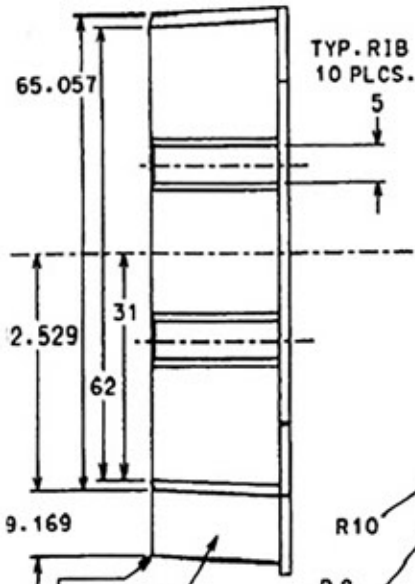

New

Dimensions

118"W x 77.5"D x 20"H

NOTES: FOR SECTION VIEWS SEE DRAWING NO. PD-964-5
 RADII NOT SHOWN FOR DIMENSIONAL CLARITY.

PART
 Ⓢ

SIDE VIEW

TOP VIEW

SIDE VIEW

BOTTOM VIEW

MATERIAL: POLYETHYLENE