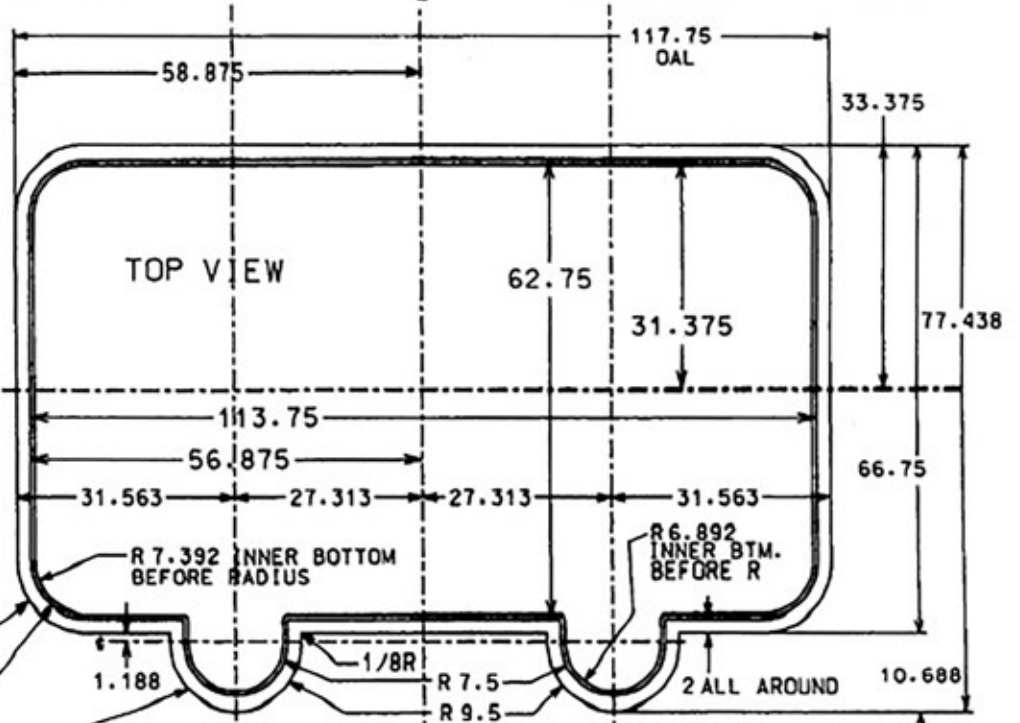

New

Dimensions

118"W x 77.5"D x 20"H

NOTES: FOR SECTION VIEWS SEE DRAWING NO. PD-964-5
 RADII NOT SHOWN FOR DIMENSIONAL CLARITY.

PART
 Ⓢ

SIDE VIEW

TOP VIEW

SIDE VIEW

BOTTOM VIEW

MATERIAL: POLYETHYLENE