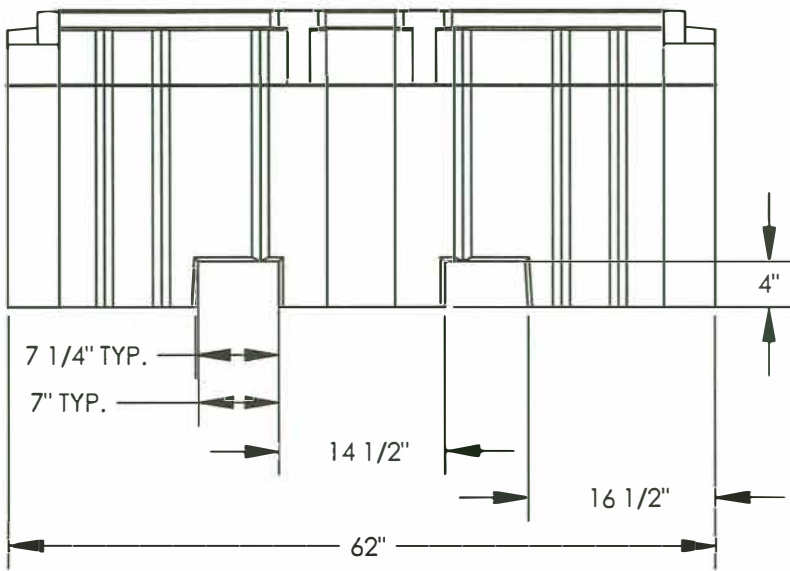

IF YOU...

MIX IT. FILL IT. PACK IT. SHIP IT.

WE HAVE A PRODUCT FOR YOU

Part #	56BUI0
Color	Yellow/Black
Material	PE
Capacity	1-IBC Unit
Spill Capacity	365 gal./each (1362.6 L/each)
Load Capacity	8500 lbs./each (3855.6 kg/each)
Fork Lift Access	Yes
Dimensions	62" x 62" x 28"
Weight	324 lbs. (147 kg)
Model	UltraTech 1157

REVISIONS			DATE	APPROVED
ZONE	REV.	DESCRIPTION		

		DIMENSIONS ARE IN INCHES TOLERANCES EXCEPT AS NOTED: PLASTIC PARTS TOLERANCE IS ± 1-1/2%	NAME	DATE	UltraTech International	
			DRAWN	P.K.D. 1/10/05		
		MATERIAL -- FINISH --	CHECKED		Ultra-IBC SpillPallet Plus P/N 1157	
			ENG APPR.			
			MFG APPR.			
			Q.A.			
			COMMENTS:			
NEXT ASSY	USED ON				SIZE A DWG. NO. 05011001 REV. 0	
FILE NAME: IBC SpillPallet Plus Dims		DO NOT SCALE DRAWING			SCALE: NONE WEIGHT: SHEET 1 OF 1	