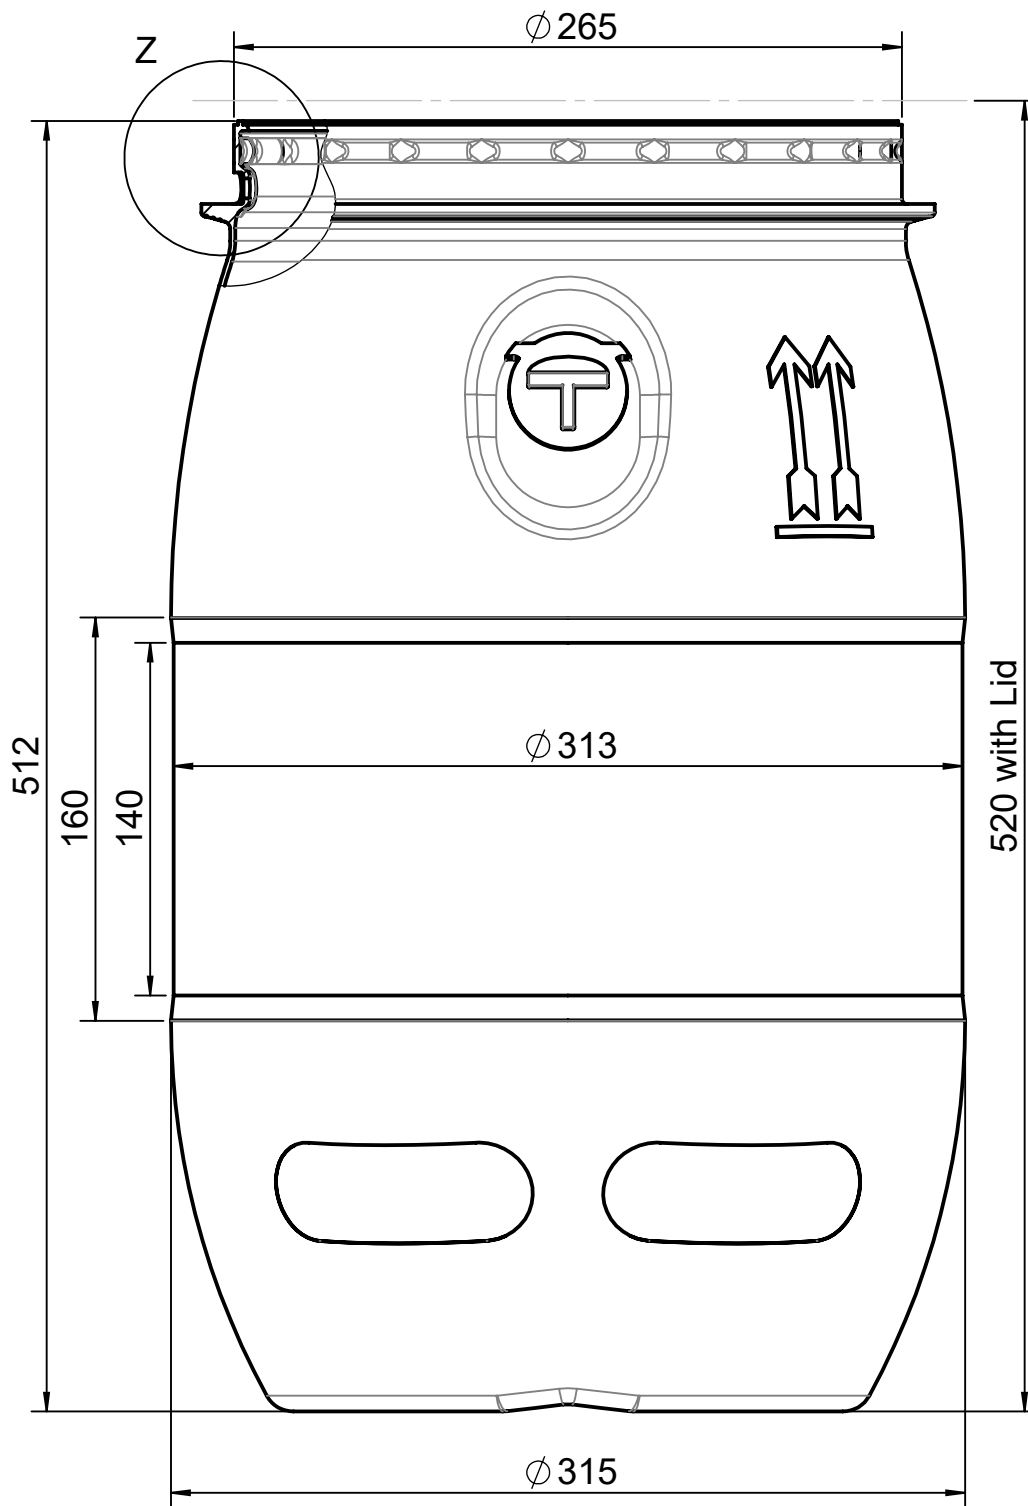

IF YOU...

MIX IT. FILL IT. PACK IT. SHIP IT.

WE HAVE A PRODUCT FOR YOU

8 Gallon Blue Plastic Drum

Product Category: Open Head Plastic Drums

Part #	56W09B
Capacity	8 gal.
Condition	New
Color	Blue
Material	HDPE
Closure	Cover W/ Lever Lock Ring Closure
Dimensions	12.284" (312 mm) Dia. x 20.158" (512mm) H
Pallet Pack	48 ea.
Model	DE02131003

DETAIL Z

OPTIONAL:
with or without
venting insert

Index	.8	04.07.2018	Bußweiler	Added the measure 140 and 160 of the label field												
M	1:3	Datum	Name													
Gezeichnet:	20.07.2016	Kuhn	Open top drum 30L - snap-on handle with or without venting valve													
Geprüft:	21.07.2016	Bischoff														
Messbereich mm	22	40	70	90	120	160	200	250	315	400	500	630	800	1000	Ersatz für: V - 3522.7 - C ersetzt durch:	Zeichng.-Nr. V - 3522.8 - C
Toleranz	±0,5	±0,7	±0,9	±1,2	±1,4	±1,8	±2,2	±2,7	±3,3	±4,1	±5,1	±6,3	±8	±10	Kunstst.-DIN A4	Gültig ist ausschließlich die Mauser-Intranetversion