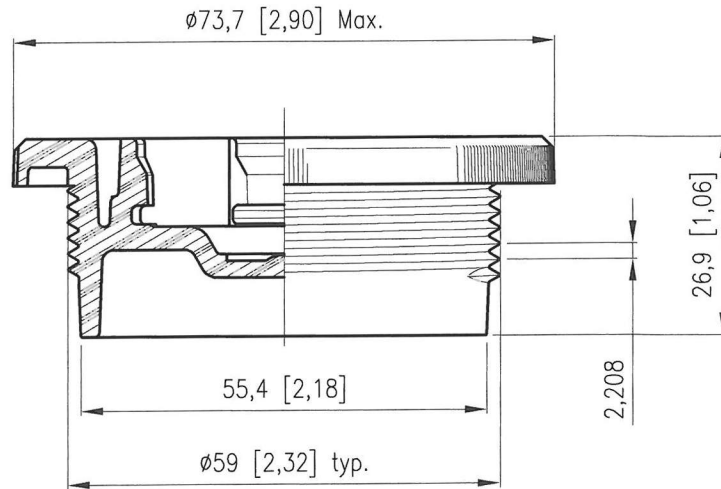

# WE HAVE A PRODUCT FOR YOU

Part #	56W2TN
Neck Width	2"
Gasket	EPDM Rubber Gasket
Drum Type	Poly Drums
Thread	4 NT NPS
Color	White
Material	PP
Case Pack	400 ea.
Pallet Pack	7,200 ea. (18 Cases)
Model	PPG208
Note	*For Poly (plastic) drums

Supplied By: **The Cary Company**

Ph: 630-629-6600

www.thecarycompany.com

Product Reference

Drawn: Mark Comella	Title: BCS G2x11.5 PLASTIPLUG(TM) – PUSH-LOCK CAP(TM) compatible				
Checked: Mark Comella	PUSH-LOCK CAP(TM) compatible				
Passed: Kees Van de Klippe	Customer Drawing:	Rev:	Date Released:	Scale:	Size:
	<b>TSA-4000026</b>	1	13-09-2010	1:1	A